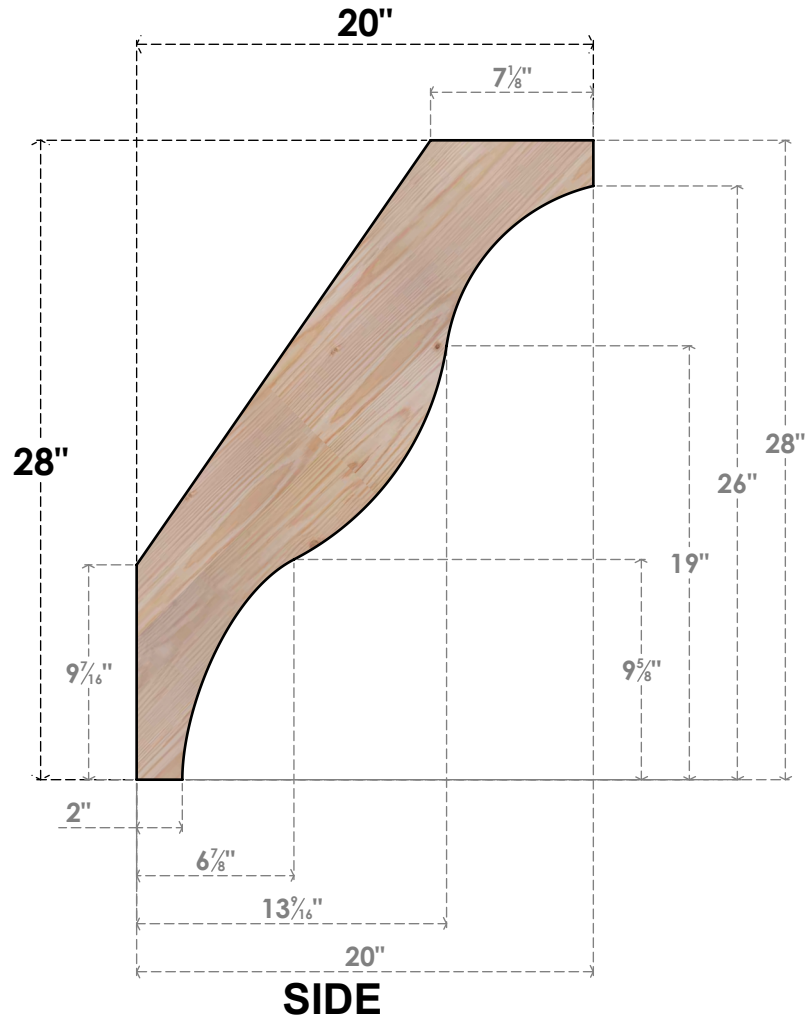

BRC06X20X28FST00SDF

5 1/2"W X 20"D X 28"H FUNSTON SMOOTH BRACE, DOUGLAS FIR

EKENA MILLWORK
 2300 WEST MAIN ST.
 CLARKSVILLE, TX 75426
 TOLL FREE: 866-607-0453
 WWW.EKENAMILLWORK.COM

NOTES

1. INSTALLATION TO BE COMPLETED IN ACCORDANCE WITH MANUFACTURER'S SPECIFICATIONS.
2. DRAWING MAY NOT BE TO SCALE
3. THIS DRAWING IS INTENDED FOR DESIGN AND PLANNING PURPOSES ONLY.
4. ALL INFORMATION CONTAINED HEREIN WAS CURRENT AT THE TIME OF DEVELOPMENT BUT MUST BE REVIEWED AND APPROVED BY THE PRODUCT MANUFACTURER TO BE CONSIDERED ACCURATE.
5. PRODUCTS ARE NOT KILN DRIED. THIS ITEM IS UNIQUE AND WILL CONTAIN THE NATURAL VARIATIONS THAT THE WOOD SPECIES OFFERS. THIS MAY RESULT IN VARIATIONS UP TO 1/4"