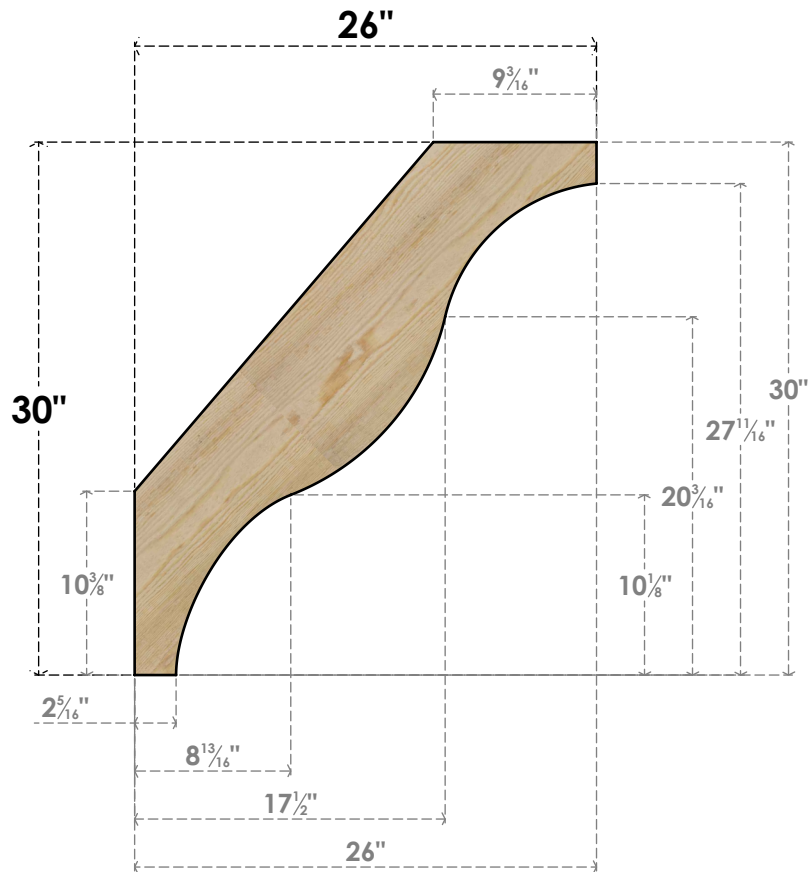

BRC06X26X30FST00RDF

6"W X 26"D X 30"H FUNSTON ROUGH SAWN BRACE, DOUGLAS FIR

SIDE

FRONT

EKENA MILLWORK
 2300 WEST MAIN ST.
 CLARKSVILLE, TX 75426
 TOLL FREE: 866-607-0453
 WWW.EKENAMILLWORK.COM

NOTES

1. INSTALLATION TO BE COMPLETED IN ACCORDANCE WITH MANUFACTURER'S SPECIFICATIONS.
2. DRAWING MAY NOT BE TO SCALE
3. THIS DRAWING IS INTENDED FOR DESIGN AND PLANNING PURPOSES ONLY.
4. ALL INFORMATION CONTAINED HEREIN WAS CURRENT AT THE TIME OF DEVELOPMENT BUT MUST BE REVIEWED AND APPROVED BY THE PRODUCT MANUFACTURER TO BE CONSIDERED ACCURATE.
5. PRODUCTS ARE NOT KILN DRIED. THIS ITEM IS UNIQUE AND WILL CONTAIN THE NATURAL VARIATIONS THAT THE WOOD SPECIES OFFERS. THIS MAY RESULT IN VARIATIONS UP TO 1/4"