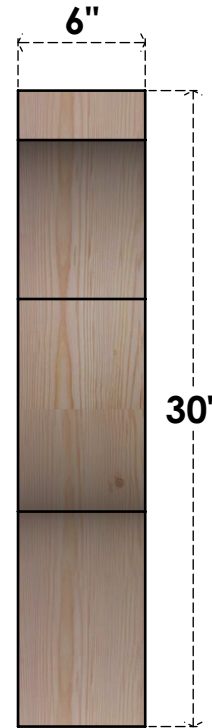

BRC06X26X30FST00RDF

6"W X 26"D X 30"H FUNSTON ROUGH SAWN BRACE, DOUGLAS FIR

SIDE

FRONT

EKENA MILLWORK
 2300 WEST MAIN ST.
 CLARKSVILLE, TX 75426
 TOLL FREE: 866-607-0453
 WWW.EKENAMILLWORK.COM

NOTES

1. INSTALLATION TO BE COMPLETED IN ACCORDANCE WITH MANUFACTURER'S SPECIFICATIONS.
2. DRAWING MAY NOT BE TO SCALE
3. THIS DRAWING IS INTENDED FOR DESIGN AND PLANNING PURPOSES ONLY.
4. ALL INFORMATION CONTAINED HEREIN WAS CURRENT AT THE TIME OF DEVELOPMENT BUT MUST BE REVIEWED AND APPROVED BY THE PRODUCT MANUFACTURER TO BE CONSIDERED ACCURATE.
5. PRODUCTS ARE NOT KILN DRIED. THIS ITEM IS UNIQUE AND WILL CONTAIN THE NATURAL VARIATIONS THAT THE WOOD SPECIES OFFERS. THIS MAY RESULT IN VARIATIONS UP TO 1/4"