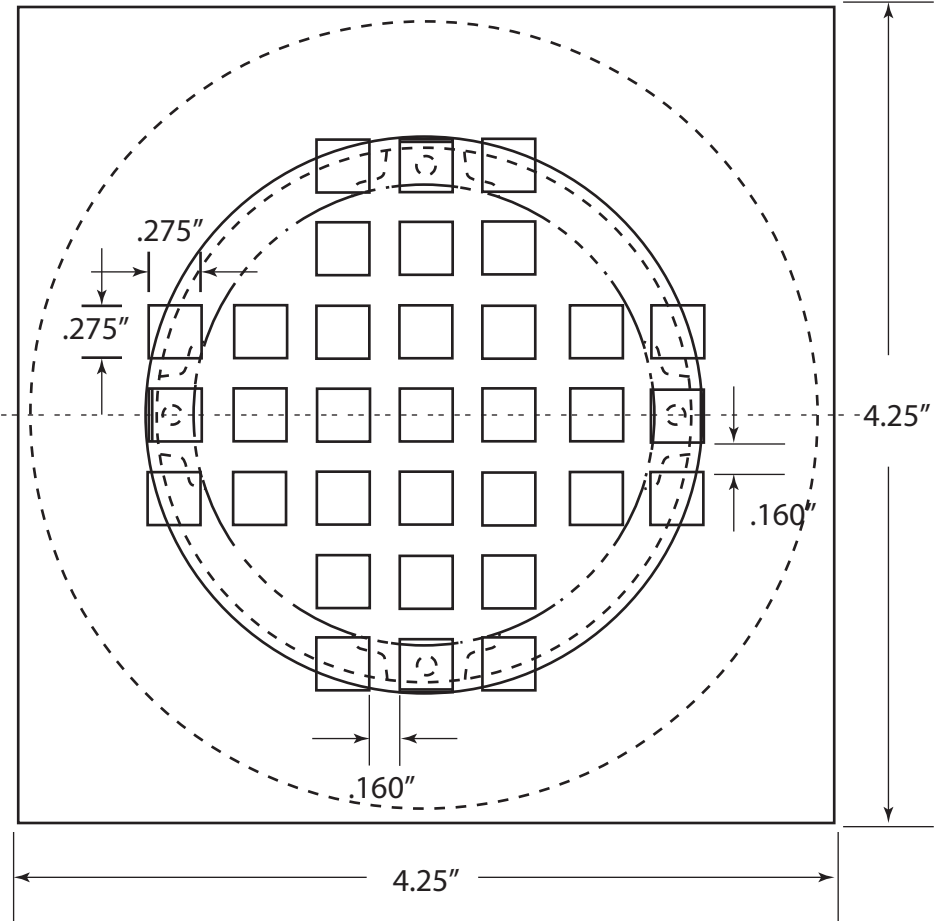

D206PS

TO TIGHTEN CAULKING
NUT USE
SCREW DRIVER

WESTBRASS
Fine Decorative Plumbing Since 1935

2429 E. Olympic Blvd.
Los Angeles, CA 90021

TITLE **Square Grate 2" Plastic Strainer Body Key Locked**

DWG NO. **D206PS**

DATE **9-25-2015**

REV **A**

Scale **1 to 1**

mrohlf

Sheet **1 of 1**