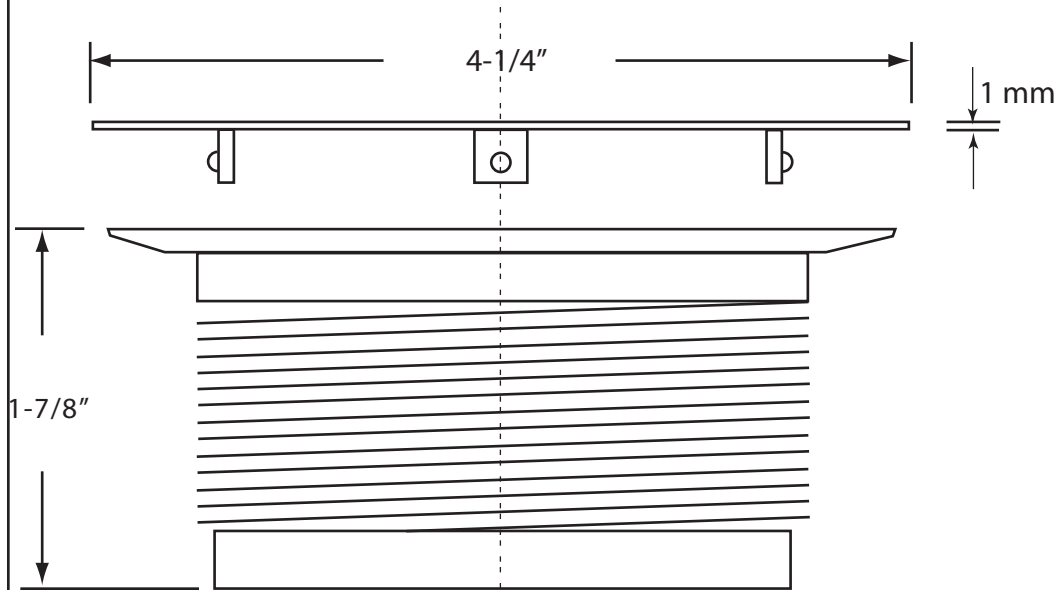

D206PS

TO TIGHTEN CAULKING
NUT USE
SCREW DRIVER

WESTBRASS
Fine Decorative Plumbing Since 1935

2429 E. Olympic Blvd.
Los Angeles, CA 90021

TITLE **Square Grate 2" Plastic Strainer Body Key Locked**

DWG NO. **D206PS**