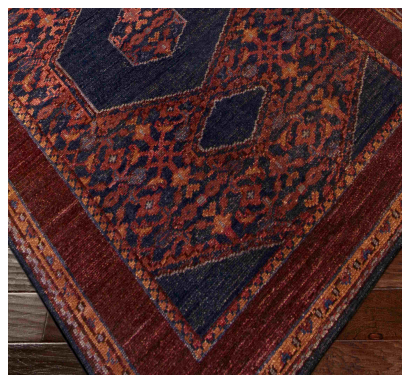

## Haven HVN-1216

CORNER DETAIL

### DETAILS

100% Wool  
Hand Knotted  
Low Pile  
Thickness: 0.4"  
Made in India

### SIZES AVAILABLE

2' x 3'  
3'6" x 5'6"  
5'6" x 8'6"  
8' x 11'  
9' x 13'  
18" Sample  
Custom Sizes Available