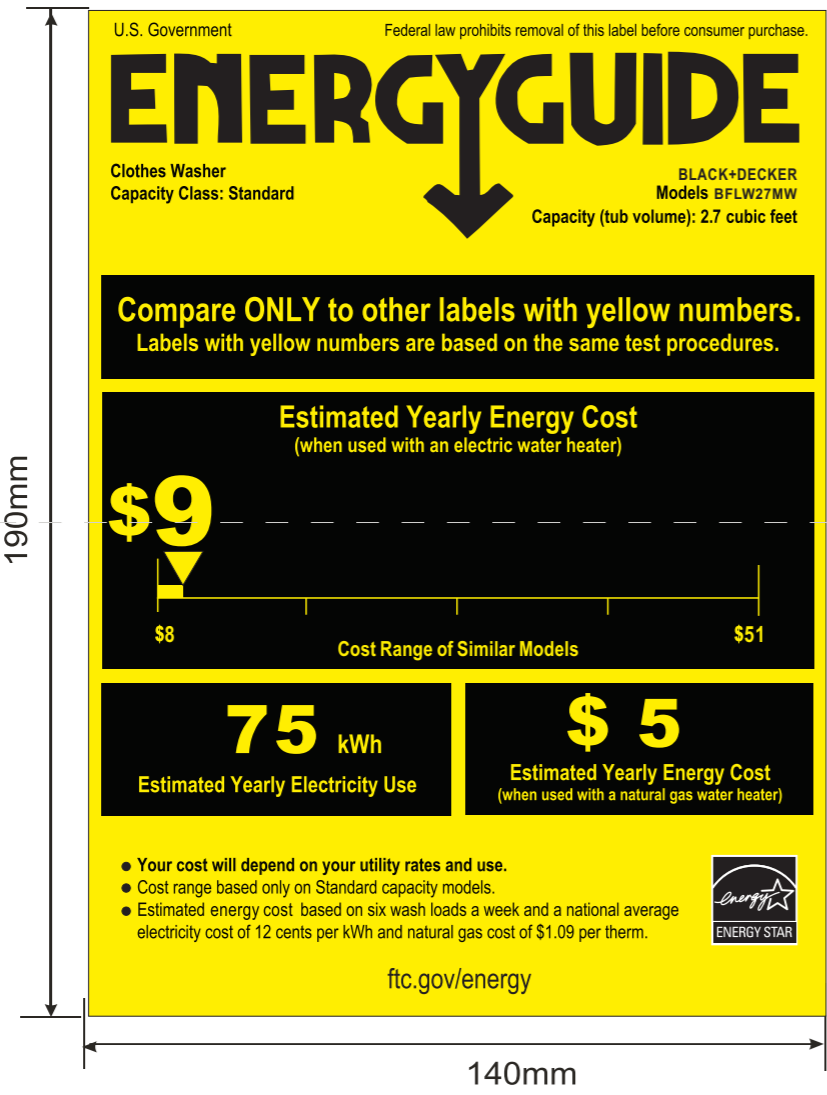

能效标贴粘贴方式, 黄卡、白卡使用规则根据订单要求来制作

技术要求:

- 1 图案根据提供的商标图案按比例制作, 字样大小按图示比例制作;
- 2 字体清晰, 采用不可移性不干胶粘贴; 尺寸为90*290, 沿外框黑线裁切;
- 3 尺寸公差按GB/T1804-m级;
- 4 本品应符合美的企标 QMY-J000.0007 <产品中限制使用的有害物质技术要求>.

Technical specifications:

1. Design should according to Proportional trademark Typeface and size according to Proportional drawing.
2. Font should be clear. Paste with high-strength non-drying adhesive. Size: 90*290. Cut along black outline.
3. Dimension tolerance should refer to GB/T1804-m.
4. In accordance with QMY-J000.0007 about RoHS.