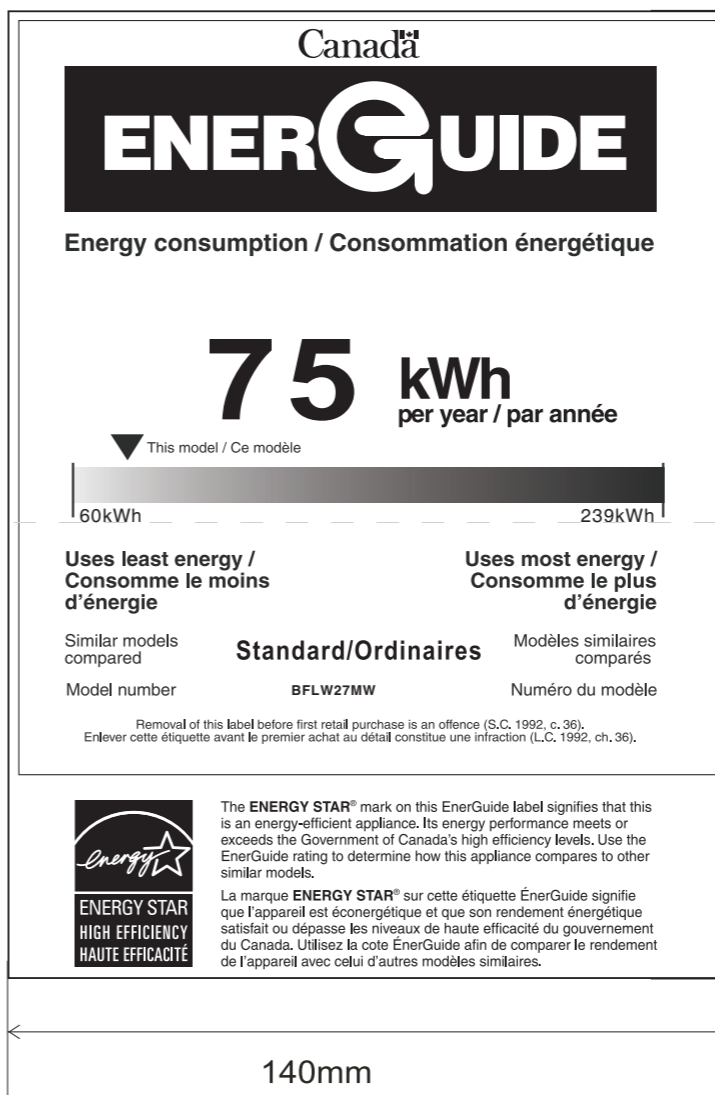

能效标贴粘贴方式, 黄卡、白卡使用规则根据订单要求来制作

技术要求:

- 1 图案根据提供的商标图案按比例制作, 字样大小按图示比例制作;
- 2 字体清晰, 采用不可移性不干胶粘贴; 尺寸为90*290, 沿外框黑线裁切;
- 3 尺寸公差按GB/T1804-m级;
- 4 本品应符合美的企标 QMY-J000.0007 <产品中限制使用的有害物质技术要求>.

Technical specifications:

1. Design should according to Proportional trademark Typeface and size according to Proportional drawing.
2. Font should be clear. Paste with high-strength non-drying adhesive. Size: 90*290. Cut along black outline.
3. Dimension tolerance should refer to GB/T1804-m.
4. In accordance with QMY-J000.0007 about RoHS.