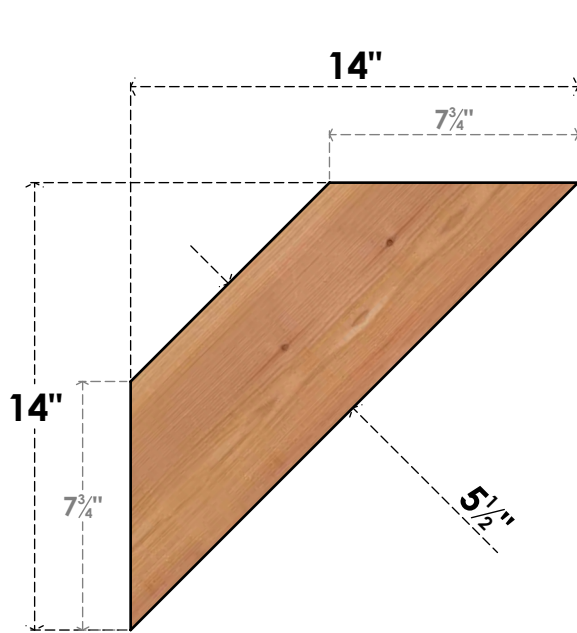

BRC06X14X14TRA00SWR

5 1/2"W X 14"D X 14"H TRADITIONAL SMOOTH BRACE, WESTERN RED CEDAR

SIDE

FRONT

EKENA MILLWORK
 2300 WEST MAIN ST.
 CLARKSVILLE, TX 75426
 TOLL FREE: 866-607-0453
 WWW.EKENAMILLWORK.COM

NOTES