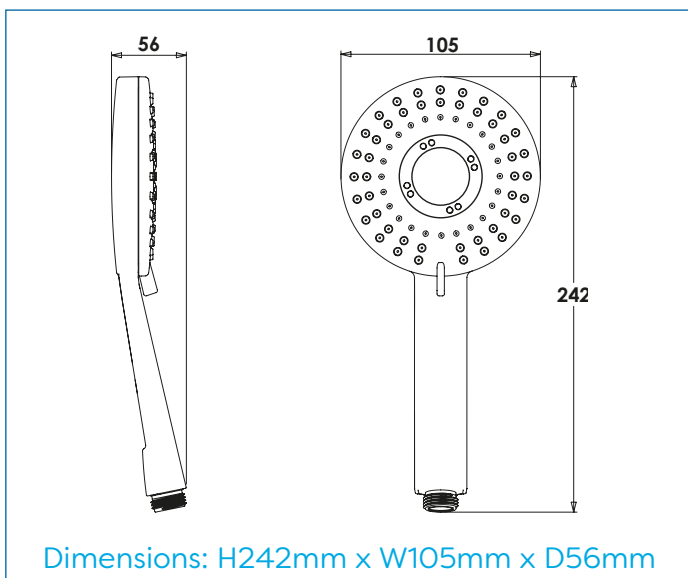

AM177041

SILK SPRAY THREE FUNCTION SHOWER HANDSET

GUARANTEE

Consumer Statutory Rights Apply

3 SPRAY
PATTERN

Tel: +44 (0) 1264 365881
Fax: +44 (0) 1264 356437
Email: info@croydex.co.uk
Web: www.croydex.com

Printed material, designs and packaging are protected by copyright and design right.

MATERIAL

Handset body: ABS

Spray Plate: ABS

Nozzles: TPE

Washer: NBR

COLOURS

Handset: Chrome

Spray Plate: White & Chrome

Nozzles: Grey

WEIGHT

150g

PACKAGING

Full colour card open box.

FREQUENTLY USED APPLICATIONS

Residential

Hotels

Commercial

FEATURES

Silk spray function; soft and gentle spray sensation.

Chrome three function shower handset.

Rub clean nozzles.

Universal ½" BSP connection.

Supplied with an option water saving device.*

CARE AND MAINTENANCE

Clean surfaces with a damp cloth and wipe dry using a soft cloth.

Do not use chemical or abrasive cleaners as these may damage the surface finish.

* Do not use the water saving device with electric showers before checking the compatibility with the electric shower manufacturer.