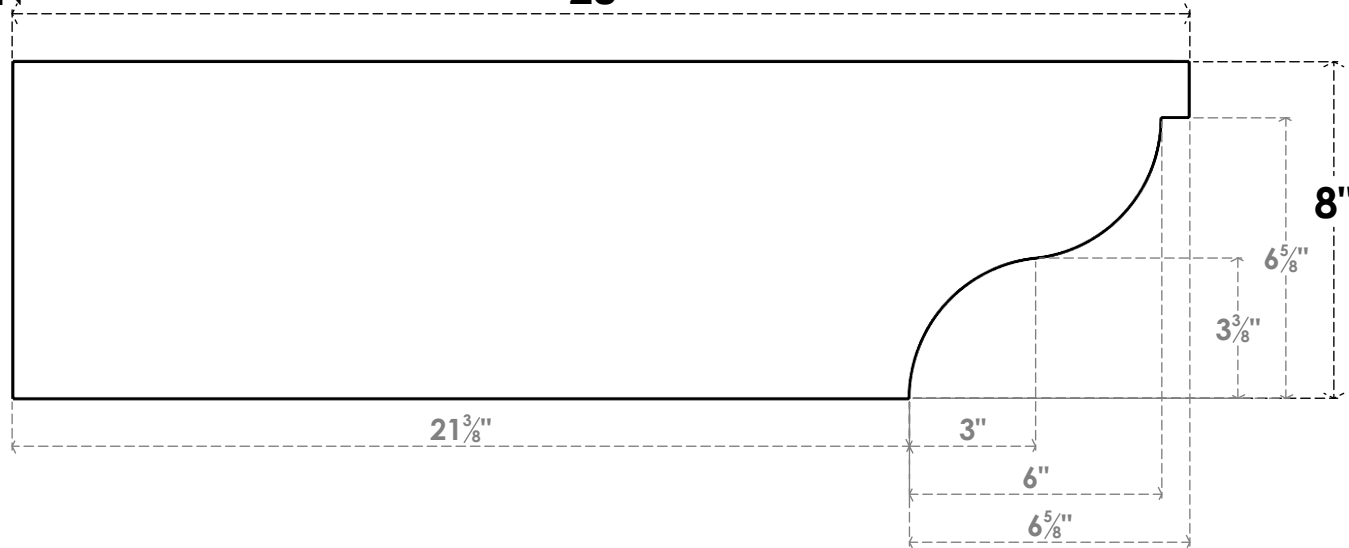

ITEM NUMBER: RFTURO040X08000X28000X008GAR00RCPR

4"W X 8"H X 28"L TIMBERTHANE ROUGH CEDAR GARNER FAUX WOOD OPEN RAFTER TAIL, 8"L END, PRIMED TAN

ISOMETRIC

GENERATED DATE : 03/02/2023

EKENA MILLWORK
2300 WEST MAIN ST.
CLARKSVILLE, TX 75426
TOLL FREE: 866-607-0453
WWW.EKENAMILLWORK.COM

NOTES

1. INSTALLATION TO BE COMPLETED IN ACCORDANCE WITH MANUFACTURER'S SPECIFICATIONS.
2. DRAWING MAY NOT BE TO SCALE
3. THIS DRAWING IS INTENDED FOR DESIGN AND PLANNING PURPOSES ONLY.
4. ALL INFORMATION CONTAINED HEREIN WAS CURRENT AT THE TIME OF DEVELOPMENT BUT MUST BE REVIEWED AND APPROVED BY THE PRODUCT MANUFACTURER TO BE CONSIDERED ACCURATE.
5. TIMBERTHANE ARCHITECTURAL PRODUCTS ARE MADE FROM HIGH DENSITY URETHANE AND COME FACTORY PRIMED