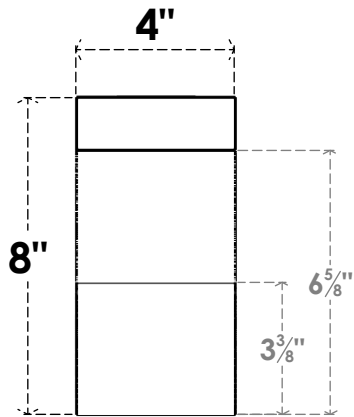

ITEM NUMBER: RFTURO040X08000X28000X008GAR00RCPR

4"W X 8"H X 28"L TIMBERTHANE ROUGH CEDAR GARNER FAUX WOOD OPEN RAFTER TAIL, 8"L END, PRIMED TAN

ISOMETRIC

GENERATED DATE : 03/02/2023

EKENA MILLWORK
2300 WEST MAIN ST.
CLARKSVILLE, TX 75426
TOLL FREE: 866-607-0453
WWW.EKENAMILLWORK.COM

NOTES

1. INSTALLATION TO BE COMPLETED IN ACCORDANCE WITH MANUFACTURER'S SPECIFICATIONS.
2. DRAWING MAY NOT BE TO SCALE
3. THIS DRAWING IS INTENDED FOR DESIGN AND PLANNING PURPOSES ONLY.
4. ALL INFORMATION CONTAINED HEREIN WAS CURRENT AT THE TIME OF DEVELOPMENT BUT MUST BE REVIEWED AND APPROVED BY THE PRODUCT MANUFACTURER TO BE CONSIDERED ACCURATE.
5. TIMBERTHANE ARCHITECTURAL PRODUCTS ARE MADE FROM HIGH DENSITY URETHANE AND COME FACTORY PRIMED