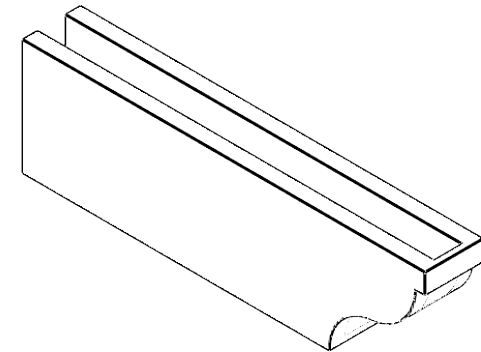

ITEM NUMBER: RFTURO040X08000X28000X008GAR00RCPR

4"W X 8"H X 28"L TIMBERTHANE ROUGH CEDAR GARNER FAUX WOOD OPEN RAFTER TAIL, 8"L END, PRIMED TAN

ISOMETRIC

GENERATED DATE : 03/02/2023

EKENA MILLWORK
2300 WEST MAIN ST.
CLARKSVILLE, TX 75426
TOLL FREE: 866-607-0453
WWW.EKENAMILLWORK.COM

NOTES

1. INSTALLATION TO BE COMPLETED IN ACCORDANCE WITH MANUFACTURER'S SPECIFICATIONS.
2. DRAWING MAY NOT BE TO SCALE
3. THIS DRAWING IS INTENDED FOR DESIGN AND PLANNING PURPOSES ONLY.
4. ALL INFORMATION CONTAINED HEREIN WAS CURRENT AT THE TIME OF DEVELOPMENT BUT MUST BE REVIEWED AND APPROVED BY THE PRODUCT MANUFACTURER TO BE CONSIDERED ACCURATE.
5. TIMBERTHANE ARCHITECTURAL PRODUCTS ARE MADE FROM HIGH DENSITY URETHANE AND COME FACTORY PRIMED