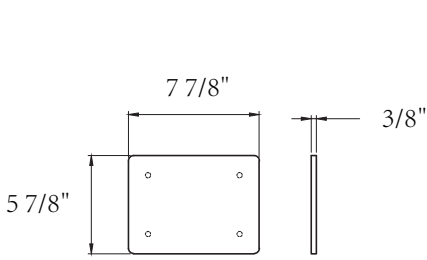

# DIMENSION DETAILS

### MODEL No.GS-SP6032F-R

Top View

Front View

Cap

Side View