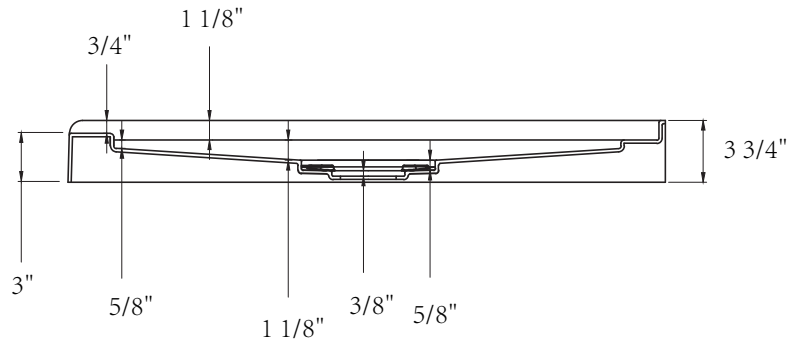

# DIMENSION DETAILS

### MODEL No.GS-SP6032F-R

Top View

Front View

Cap

Side View