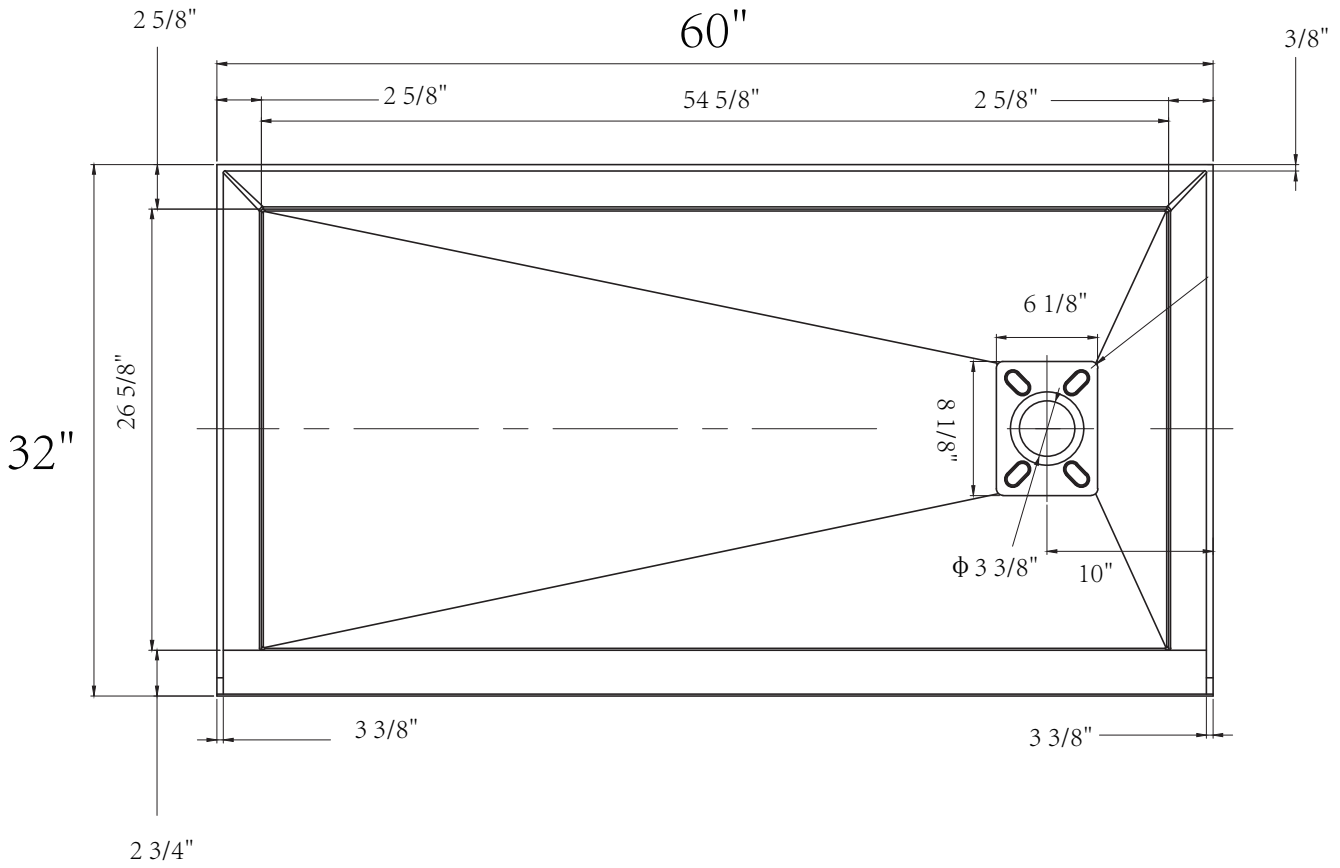

# DIMENSION DETAILS

## ACRYLIC SHOWER BASE

PRODUCT  
INSTRUCTION  
VIDEO

### MODEL No.GS-SP6032F-R

Top View

Front View

Cap

Side View