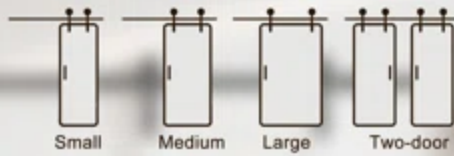

How to choose the size?

Choose the door panel size that suit you

| Door Size | Fit Opening Width | Fit Opening Hight |
|-------------------------|-------------------|-------------------|
| 24" x80" | ≤22" | ≤78" |
| 28" x80" | ≤26" | ≤78" |
| 30" x80" | ≤28" | ≤78" |
| 32" x80" | ≤30" | ≤78" |
| 36" x80" | ≤34" | ≤78" |
| 48" x80" 2 Doors | ≤46" | ≤78" |
| 56" x80" 2 Doors | ≤54" | ≤78" |
| 60" x80" 2 Doors | ≤58" | ≤78" |
| 64" x80" 2 Doors | ≤62" | ≤78" |
| 72" x80" 2 Doors | ≤70" | ≤78" |