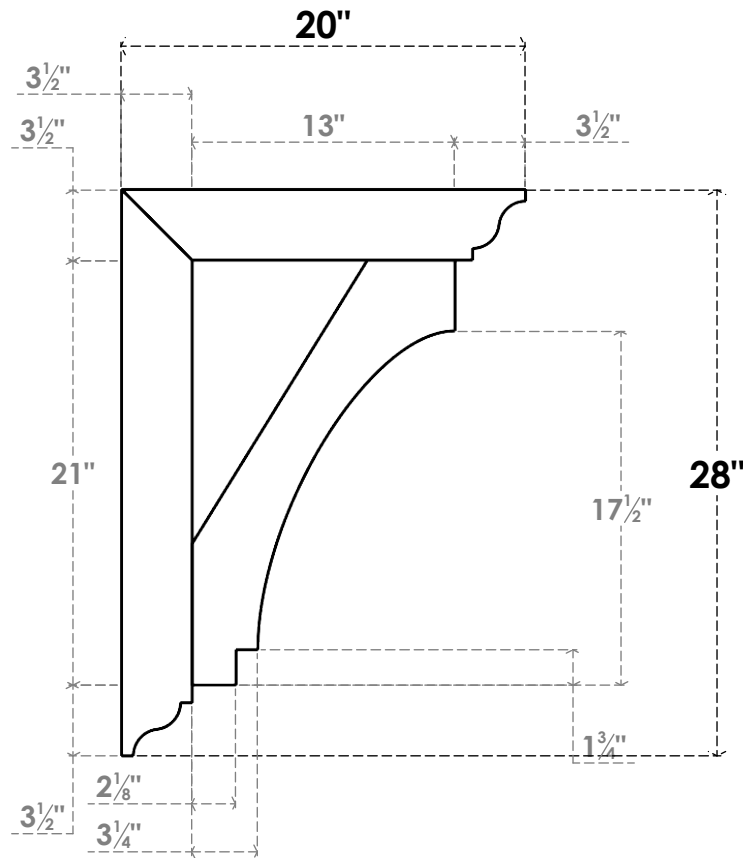

ITEM NUMBER: BKTUROS035X035X20000X28000X035X035X035IMP00RCPR

3 1/2"W X 20"D X 28"H X 3 1/2"T IMPERIAL ROUGH CEDAR WOODGRAIN OPEN BRACKET, TRADITIONAL TOP AND BACK, 3 1/2"W SOLID BRACE, PRIMED TAN

SIDE PROFILE

FRONT PROFILE

ISOMETRIC

GENERATED DATE : 06/18/2023

EKENA MILLWORK
2300 WEST MAIN ST.
CLARKSVILLE, TX 75426
TOLL FREE: 866-607-0453
WWW.EKENAMILLWORK.COM

NOTES

1. INSTALLATION TO BE COMPLETED IN ACCORDANCE WITH MANUFACTURER'S SPECIFICATIONS.
2. DRAWING MAY NOT BE TO SCALE
3. THIS DRAWING IS INTENDED FOR DESIGN AND PLANNING PURPOSES ONLY.
4. ALL INFORMATION CONTAINED HEREIN WAS CURRENT AT THE TIME OF DEVELOPMENT BUT MUST BE REVIEWED AND APPROVED BY THE PRODUCT MANUFACTURER TO BE CONSIDERED ACCURATE.
5. TIMBERTHANE ARCHITECTURAL PRODUCTS ARE MADE FROM HIGH DENSITY URETHANE AND COME FACTORY PRIMED