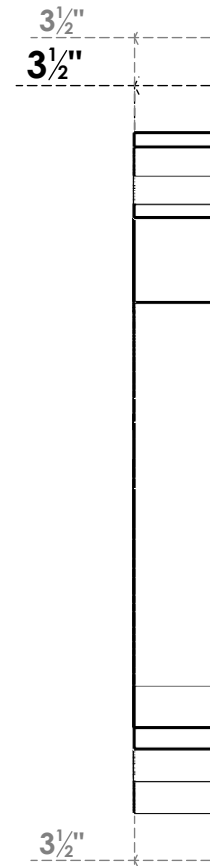

ITEM NUMBER: BKTUROS035X035X20000X28000X035X035X035IMP00RCPR

3 1/2"W X 20"D X 28"H X 3 1/2"T IMPERIAL ROUGH CEDAR WOODGRAIN OPEN BRACKET, TRADITIONAL TOP AND BACK, 3 1/2"W SOLID BRACE, PRIMED TAN

SIDE PROFILE

FRONT PROFILE

ISOMETRIC

GENERATED DATE : 06/18/2023

EKENA MILLWORK
2300 WEST MAIN ST.
CLARKSVILLE, TX 75426
TOLL FREE: 866-607-0453
WWW.EKENAMILLWORK.COM

NOTES

1. INSTALLATION TO BE COMPLETED IN ACCORDANCE WITH MANUFACTURER'S SPECIFICATIONS.
2. DRAWING MAY NOT BE TO SCALE
3. THIS DRAWING IS INTENDED FOR DESIGN AND PLANNING PURPOSES ONLY.
4. ALL INFORMATION CONTAINED HEREIN WAS CURRENT AT THE TIME OF DEVELOPMENT BUT MUST BE REVIEWED AND APPROVED BY THE PRODUCT MANUFACTURER TO BE CONSIDERED ACCURATE.
5. TIMBERTHANE ARCHITECTURAL PRODUCTS ARE MADE FROM HIGH DENSITY URETHANE AND COME FACTORY PRIMED