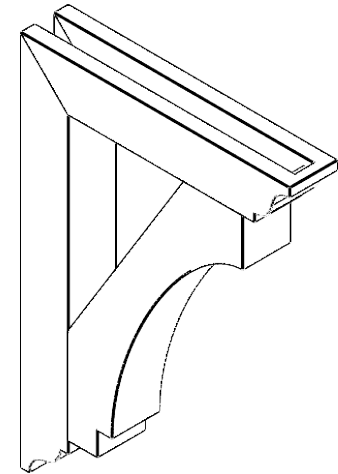

ITEM NUMBER: BKTUROS035X035X20000X28000X035X035X035IMP00RCPR

3 1/2"W X 20"D X 28"H X 3 1/2"T IMPERIAL ROUGH CEDAR WOODGRAIN OPEN BRACKET, TRADITIONAL TOP AND BACK, 3 1/2"W SOLID BRACE, PRIMED TAN

SIDE PROFILE

FRONT PROFILE

ISOMETRIC

GENERATED DATE : 06/18/2023

EKENA MILLWORK
2300 WEST MAIN ST.
CLARKSVILLE, TX 75426
TOLL FREE: 866-607-0453
WWW.EKENAMILLWORK.COM

NOTES

1. INSTALLATION TO BE COMPLETED IN ACCORDANCE WITH MANUFACTURER'S SPECIFICATIONS.
2. DRAWING MAY NOT BE TO SCALE
3. THIS DRAWING IS INTENDED FOR DESIGN AND PLANNING PURPOSES ONLY.
4. ALL INFORMATION CONTAINED HEREIN WAS CURRENT AT THE TIME OF DEVELOPMENT BUT MUST BE REVIEWED AND APPROVED BY THE PRODUCT MANUFACTURER TO BE CONSIDERED ACCURATE.
5. TIMBERTHANE ARCHITECTURAL PRODUCTS ARE MADE FROM HIGH DENSITY URETHANE AND COME FACTORY PRIMED