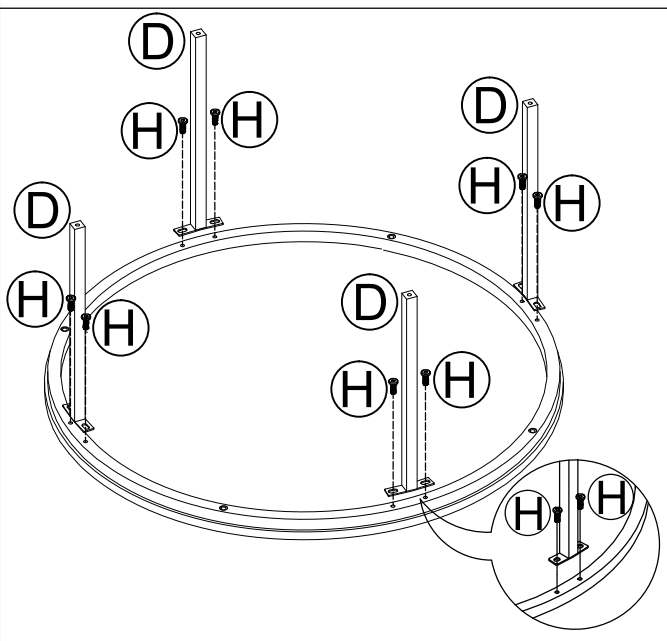

Assembly Menu

2-tier round coffee table

A  1PC	B  1PC	C  1PC	D  4PCS	E  4PCS	F  M6*35mm 4PCS
G  M6*30mm 4PCS	H  M6*10mm 8PCS	I  4PCS	J  4PCS	K  1PC	

1

2

3