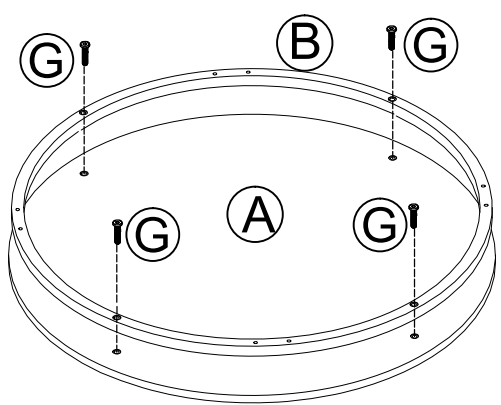

Assembly Menu

2-tier round coffee table

A  1PC	B  1PC	C  1PC	D  4PCS	E  4PCS	F  M6*35mm 4PCS
G  M6*30mm 4PCS	H  M6*10mm 8PCS	I  4PCS	J  4PCS	K  1PC	

1

2

3