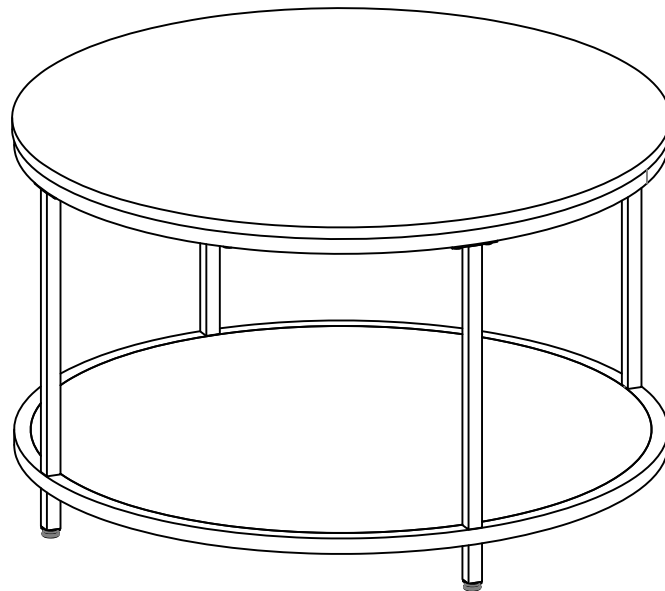

Assembly Menu

2-tier round coffee table

A  1PC	B  1PC	C  1PC	D  4PCS	E  4PCS	F  M6*35mm 4PCS
G  M6*30mm 4PCS	H  M6*10mm 8PCS	I  4PCS	J  4PCS	K  1PC	

1

2

3