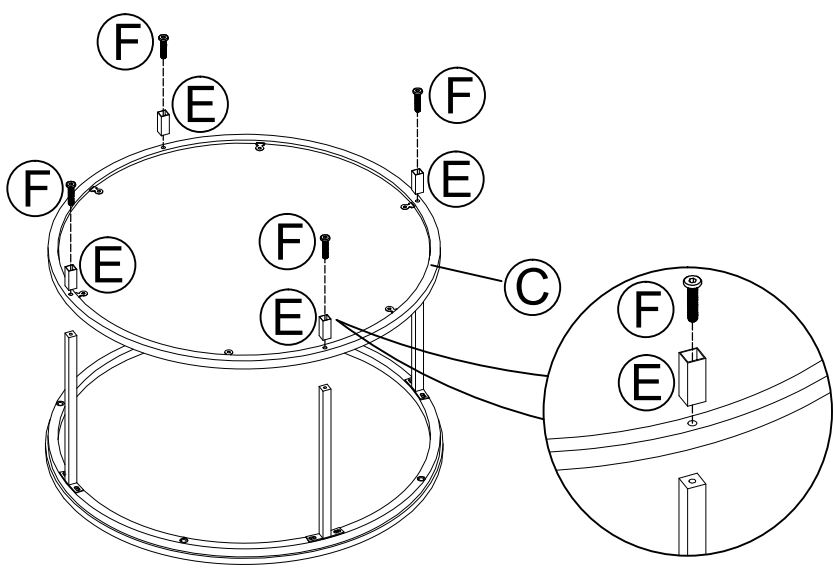

Assembly Menu

2-tier round coffee table

A  1PC	B  1PC	C  1PC	D  4PCS	E  4PCS	F  M6*35mm 4PCS
G  M6*30mm 4PCS	H  M6*10mm 8PCS	I  4PCS	J  4PCS	K  1PC	

1

2

3