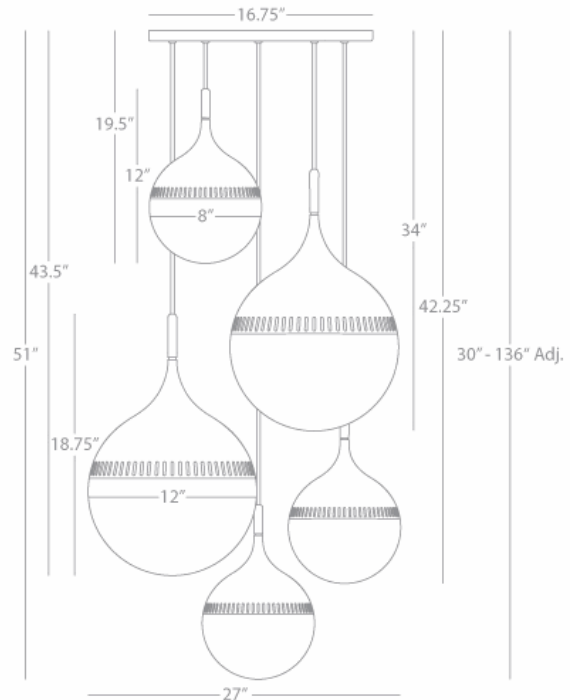

** Available for Quick SHIP **