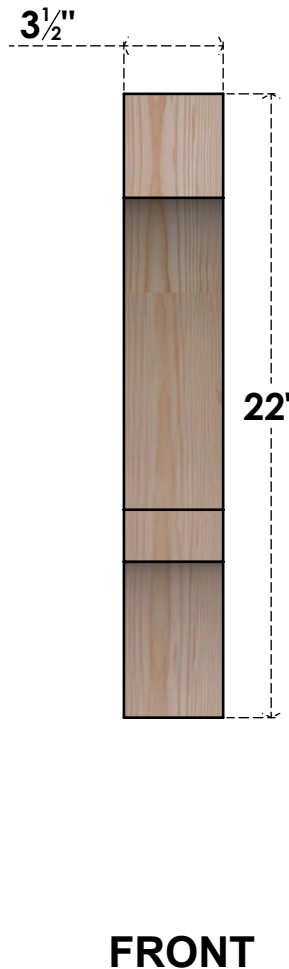

BRC04X14X22BOA00SDF

3 1/2"W X 14"D X 22"H BALBOA SMOOTH BRACE, DOUGLAS FIR

EKENA MILLWORK
 2300 WEST MAIN ST.
 CLARKSVILLE, TX 75426
 TOLL FREE: 866-607-0453
 WWW.EKENAMILLWORK.COM

NOTES

1. INSTALLATION TO BE COMPLETED IN ACCORDANCE WITH MANUFACTURER'S SPECIFICATIONS.
2. DRAWING MAY NOT BE TO SCALE
3. THIS DRAWING IS INTENDED FOR DESIGN AND PLANNING PURPOSES ONLY.
4. ALL INFORMATION CONTAINED HEREIN WAS CURRENT AT THE TIME OF DEVELOPMENT BUT MUST BE REVIEWED AND APPROVED BY THE PRODUCT MANUFACTURER TO BE CONSIDERED ACCURATE.
5. PRODUCTS ARE NOT KILN DRIED. THIS ITEM IS UNIQUE AND WILL CONTAIN THE NATURAL VARIATIONS THAT THE WOOD SPECIES OFFERS. THIS MAY RESULT IN VARIATIONS UP TO 1/4"