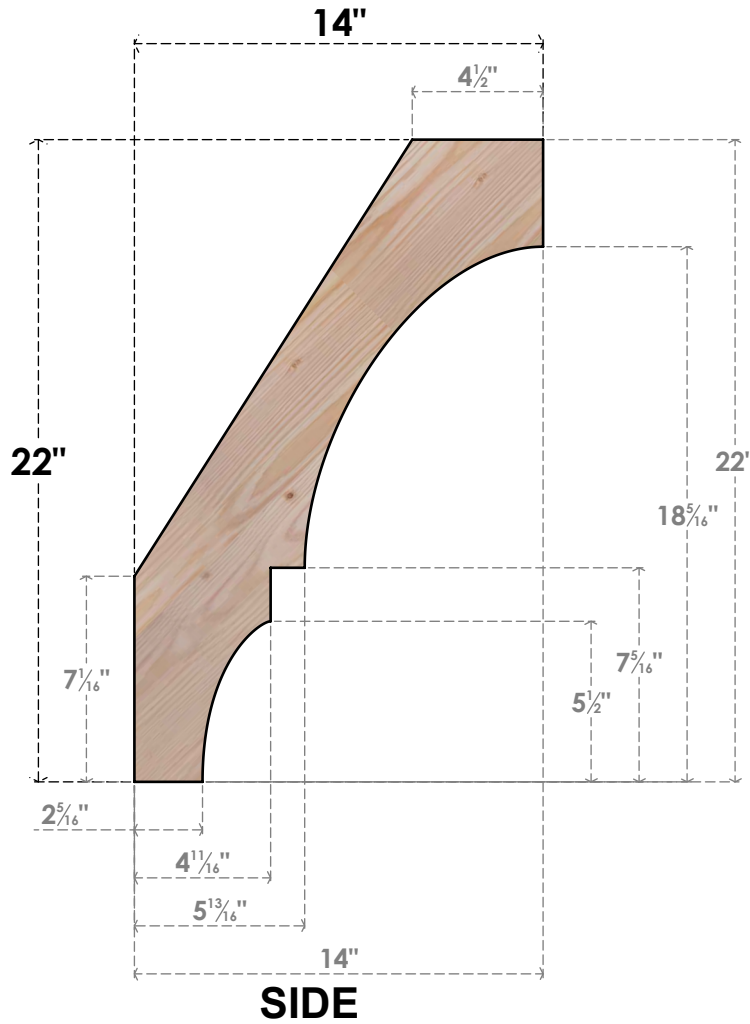

BRC04X14X22BOA00SDF

3 1/2"W X 14"D X 22"H BALBOA SMOOTH BRACE, DOUGLAS FIR

EKENA MILLWORK
 2300 WEST MAIN ST.
 CLARKSVILLE, TX 75426
 TOLL FREE: 866-607-0453
 WWW.EKENAMILLWORK.COM

NOTES

1. INSTALLATION TO BE COMPLETED IN ACCORDANCE WITH MANUFACTURER'S SPECIFICATIONS.
2. DRAWING MAY NOT BE TO SCALE
3. THIS DRAWING IS INTENDED FOR DESIGN AND PLANNING PURPOSES ONLY.
4. ALL INFORMATION CONTAINED HEREIN WAS CURRENT AT THE TIME OF DEVELOPMENT BUT MUST BE REVIEWED AND APPROVED BY THE PRODUCT MANUFACTURER TO BE CONSIDERED ACCURATE.
5. PRODUCTS ARE NOT KILN DRIED. THIS ITEM IS UNIQUE AND WILL CONTAIN THE NATURAL VARIATIONS THAT THE WOOD SPECIES OFFERS. THIS MAY RESULT IN VARIATIONS UP TO 1/4"