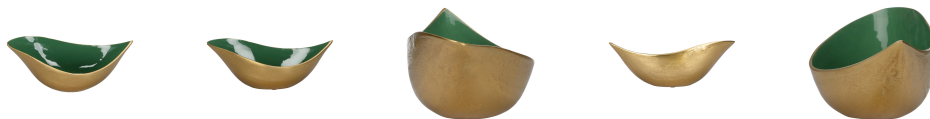

WILDWOOD CHELSEA HOUSE

302589 • Emerald Vessel

5.25h x 14.75w x 7.5d

Aluminum

Metallic Gold/Green