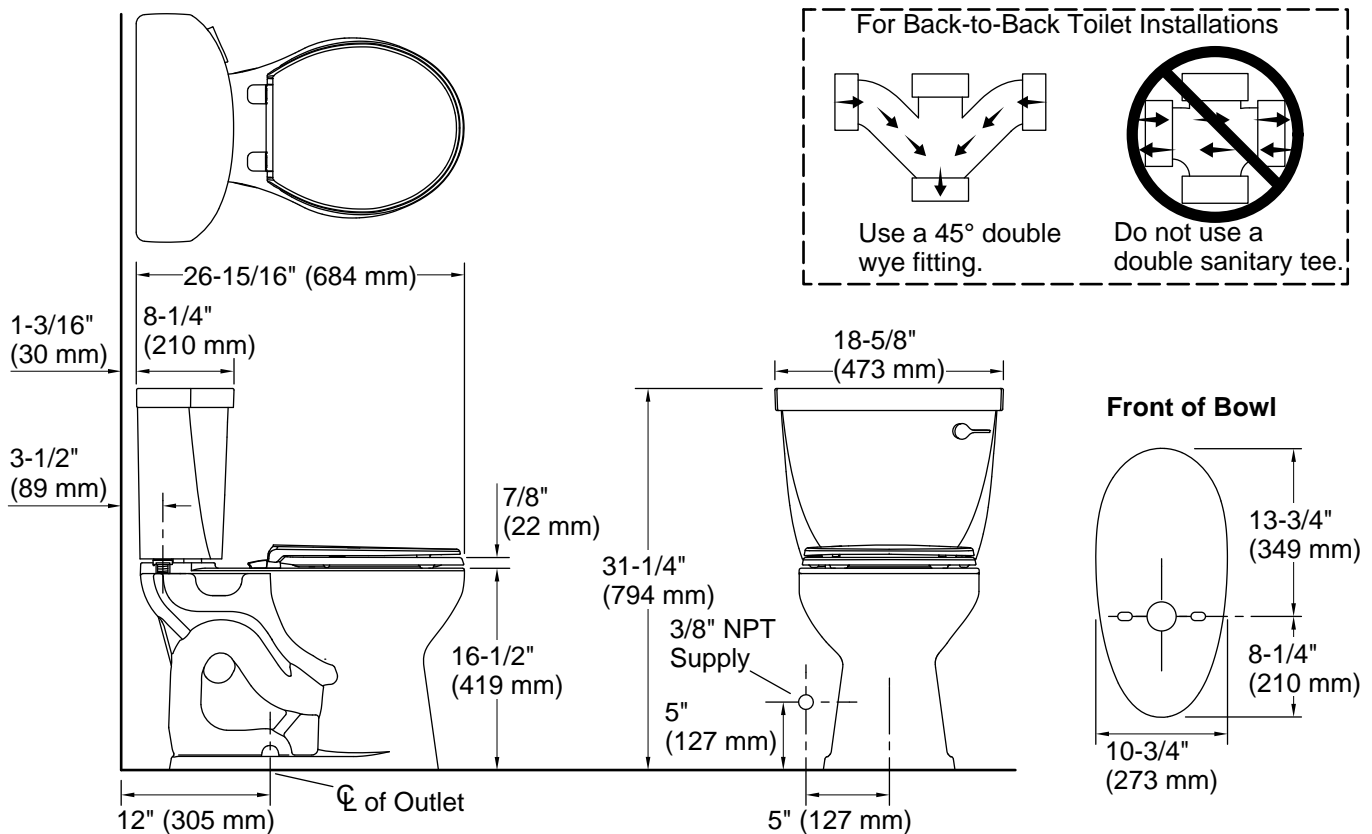

### Features

- Two-piece design
- Round-front bowl offers an ideal solution for smaller bathrooms and powder rooms
- Comfort Height® feature offers chair-height seating that makes sitting down and standing up easier for most adults
- 1.28 gpf (4.8 lpf)
- Right-hand Polished Chrome trip lever
- 2-1/8" (54 mm) fully glazed trapway
- Revolution 360® flushing technology generates a forceful swirling motion to keep the bowl clean longer
- Sanitary guard where bowl and tank meet for ease of cleaning
- CleanCoat™ surface treatment inhibits the growth of water scale and mineral stains for improved ease of cleaning
- AquaPiston® canister optimizes the flow out of the tank, harnessing gravity and the natural powerful reducing cascade of water to increase the power and effectiveness of the flush
- Easy-to-flush canister design requires less force to actuate than a 3" (76 mm) flapper, and has 90% less exposed seal material which resists conditions that cause wear, tear, shrinkage and swelling

### Installation

- Standard 12" (305 mm) rough-in
- Seat and supply line sold separately

## Technical Information

All product dimensions are nominal.

Toilet type:	Floor-mount
Waste Outlet:	Floor
Bowl shape:	Round-front
Flush type:	Revolution 360, AquaPiston
Trap passageway:	2-1/8" (54 mm)
Water surface size:	8-5/8" x 7-13/16" (218 mm x 198 mm)
Rim to water surface:	6-5/8" (168 mm)
Rough-in:	12" (305 mm)