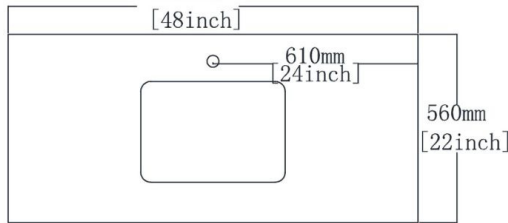

TECHNICAL DRAWING

Mirror

Cabinet

Countertop

Solid Wood Construction Bathroom Vanity