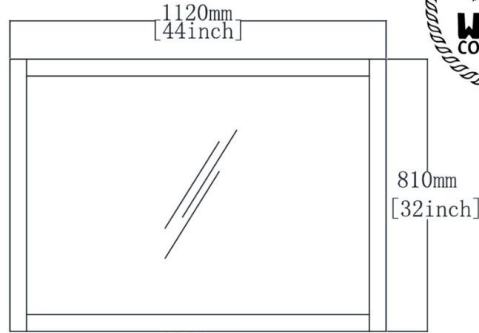

TECHNICAL DRAWING

Mirror

Cabinet

Countertop

Solid Wood Construction Bathroom Vanity