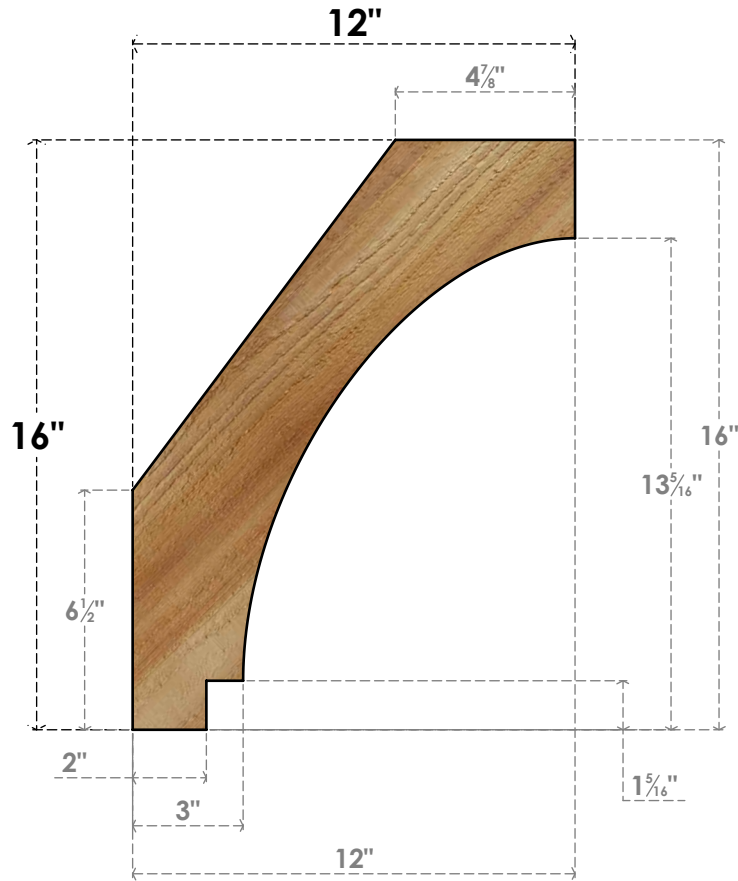

BRC04X12X16IMP00RWR

4"W X 12"D X 16"H IMPERIAL ROUGH SAWN BRACE, WESTERN RED CEDAR

SIDE

FRONT

EKENA MILLWORK
 2300 WEST MAIN ST.
 CLARKSVILLE, TX 75426
 TOLL FREE: 866-607-0453
 WWW.EKENAMILLWORK.COM

NOTES