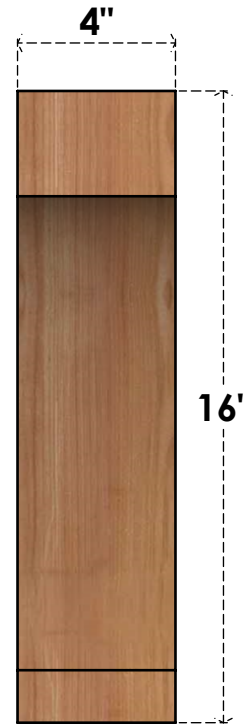

BRC04X12X16IMP00RWR

4"W X 12"D X 16"H IMPERIAL ROUGH SAWN BRACE, WESTERN RED CEDAR

SIDE

FRONT

EKENA MILLWORK
 2300 WEST MAIN ST.
 CLARKSVILLE, TX 75426
 TOLL FREE: 866-607-0453
 WWW.EKENAMILLWORK.COM

NOTES