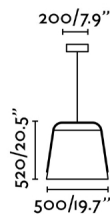

General characteristics

Fixation	Ceiling
voltage	120V
Hertz	60Hz
Cable length	0.02 ft
Max. Power	15W

Material

Body/Structure	Steel
Screen	Wood

Finish

Body/Structure	Matt Black
Screen	Cherry Wood
Location	Dry locations only
US Certification	Fijas cETLus