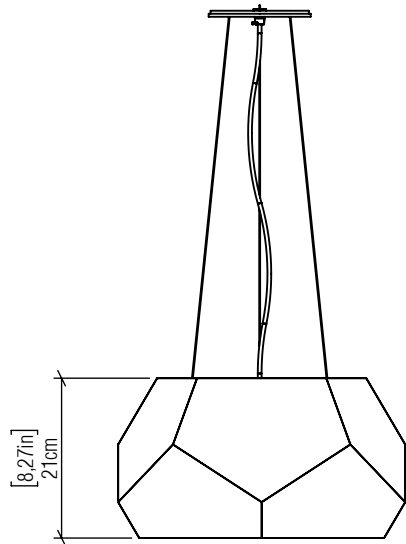

1226
LED-UL

Project name:
Date: Specifier:
Line: Faceted
Family: Pendant
Description: Faceted Accord Pendant 1226

Material: Natural Wood Veneer, MDF and Acrylic
Weight:

Integrated LED Module 1 unit Driver housed in the Luminaire
Dimmable 0-10V & TRIAC/ELV

Color Temperature: 2700K, 3000K or 3500K
CRI: 90
Luminous Flux: 2200lm
Delivered Lumens: 1100lm
Total Power: 20W

Input Voltage: 110V - 277V
Input Frequency: 60 Hz
Isolation: Class II

Height Adjustment Limit: 160cm/63in