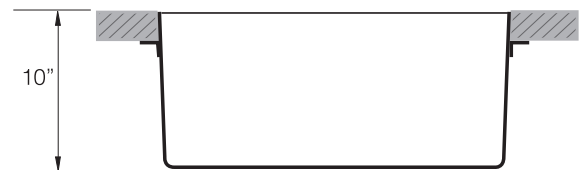

Watch the TopZero Sink
Installation video on [YouTube](#)

follow / like us @