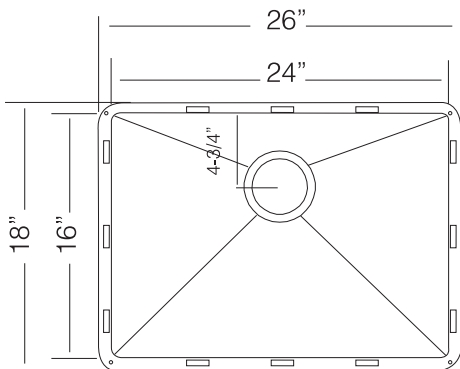

TOPZERO®

GENEVA TZ C608

Seamless Edge Stainless Steel Sink

GENERAL

Fine quality sink bowls formed of 18 gauge BA 304 18/10 nickel bearing stainless steel.

DESIGN FEATURES

Bowl Depth : 10"
Finish : Soft Satin Finish
Underside : Sound absorbing pads
and special paint
Drain Opening : 3-1/2"

OPTIONAL ACCESSORIES

Stainless Steel Bottom Grid
Bamboo Cutting Board
Glass Cutting Board
Stainless Steel Drying Rack
Stainless Steel Colander

SINK DIMENSIONS (INCHES)

INSTALLATION PROFILE *

SPECIFICATIONS