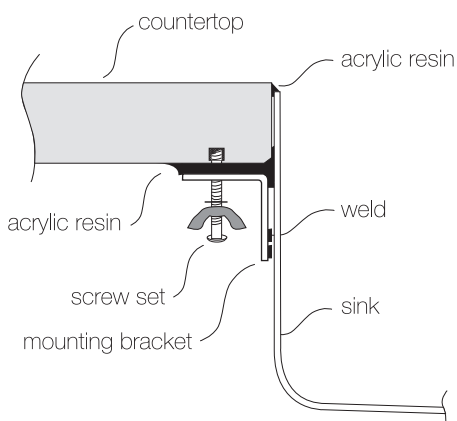

TOPZERO®

GENEVA TZ C608

Seamless Edge Stainless Steel Sink

GENERAL

Fine quality sink bowls formed of 18 gauge BA 304 18/10 nickel bearing stainless steel.

DESIGN FEATURES

Bowl Depth : 10"
Finish : Soft Satin Finish
Underside : Sound absorbing pads
and special paint
Drain Opening : 3-1/2"

OPTIONAL ACCESSORIES

Stainless Steel Bottom Grid
Bamboo Cutting Board
Glass Cutting Board
Stainless Steel Drying Rack
Stainless Steel Colander

SINK DIMENSIONS (INCHES)

INSTALLATION PROFILE *

SPECIFICATIONS

Patented in USA; Foreign Patents Pending

Watch the TopZero Sink
Installation video on [YouTube](#)

follow / like us @