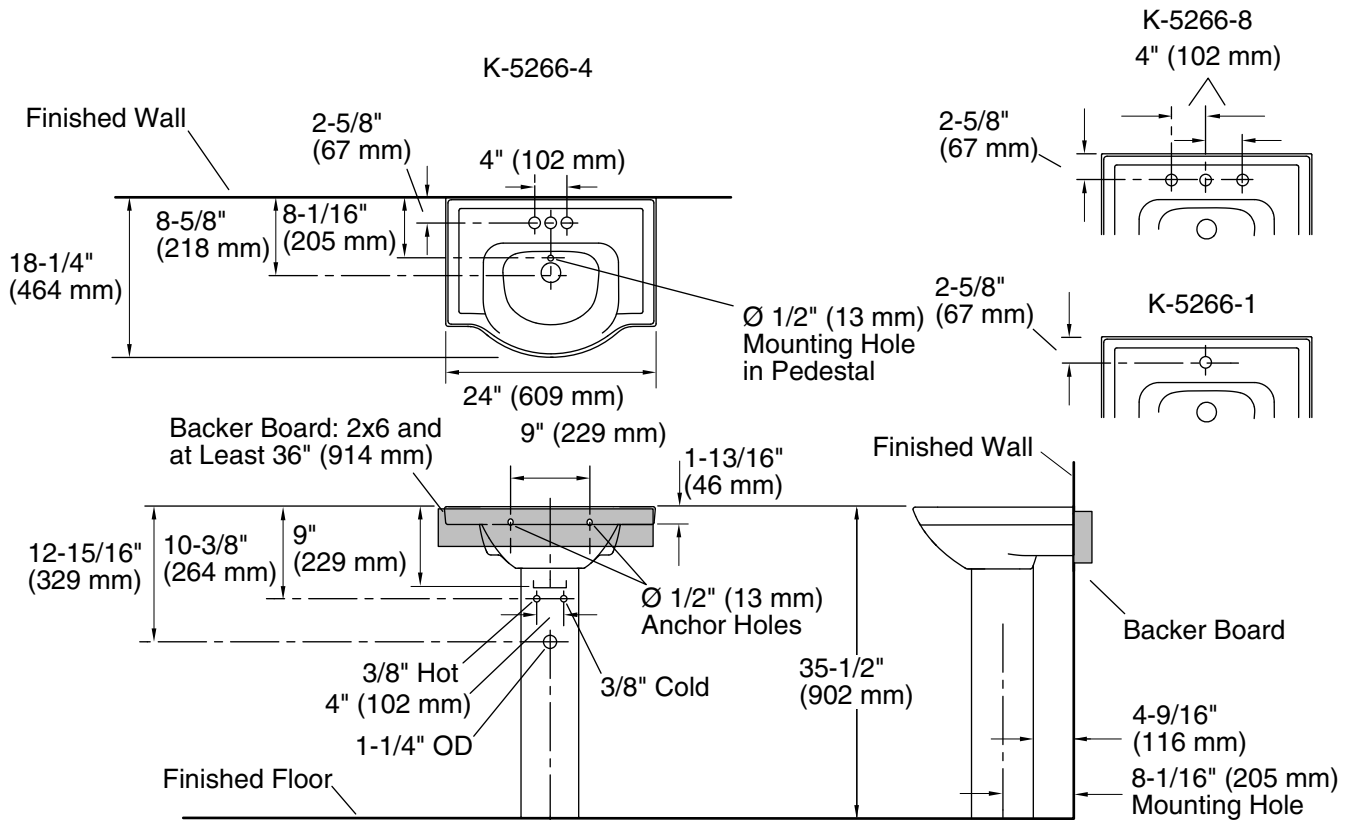

Technical Information

All product dimensions are nominal.

Installation:	Pedestal
Bowl area:	Length: 14-7/8" (378 mm) Width: 12-5/8" (321 mm) Water depth: 4" (102 mm)
Number of deck holes:	1
Faucet hole(s):	1-3/8" (35 mm)
Drain hole:	1-3/4" (44 mm)

Notes

Install this product according to the installation instructions.