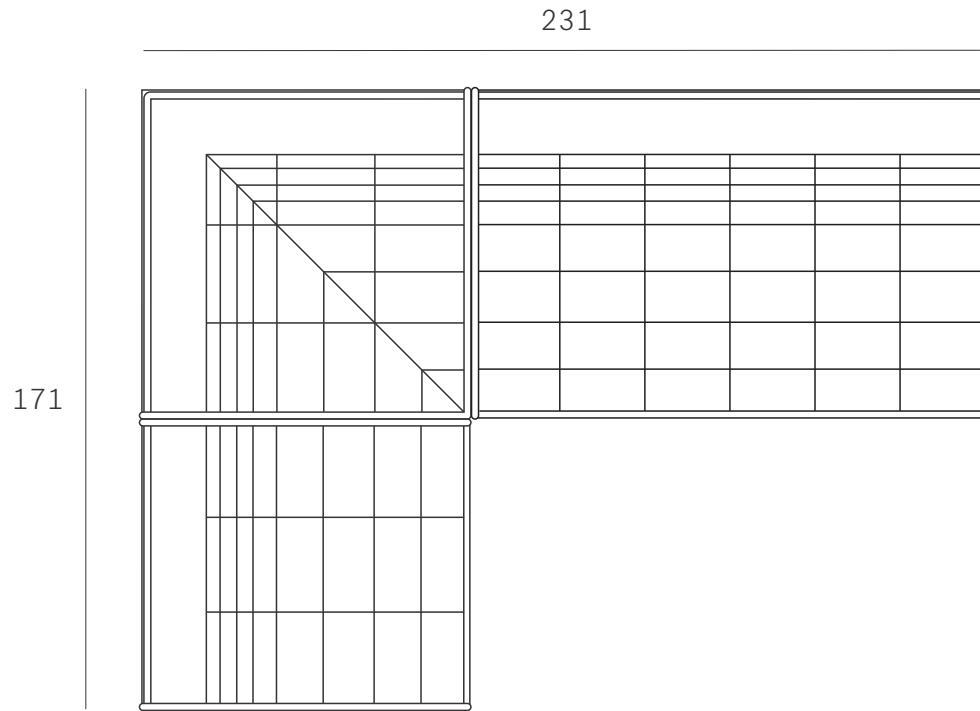

Ethnicraft

N701 modular sofa set - combo left - 1 seater + 2 seater + 90° square corner - Dimensions (cm)

Ethnicraft

N701 modular sofa set - combo left - 1 seater + 2 seater + 90° square corner - Dimensions (inches)