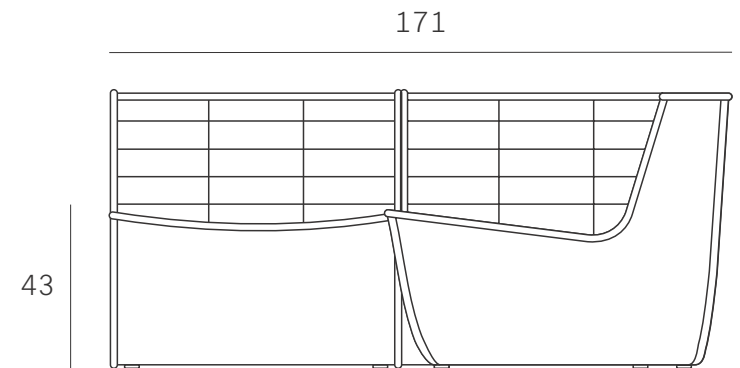

Ethnicraft

N701 modular sofa set - combo left - 1 seater + 2 seater + 90° square corner - Dimensions (cm)

Ethnicraft

N701 modular sofa set - combo left - 1 seater + 2 seater + 90° square corner - Dimensions (inches)