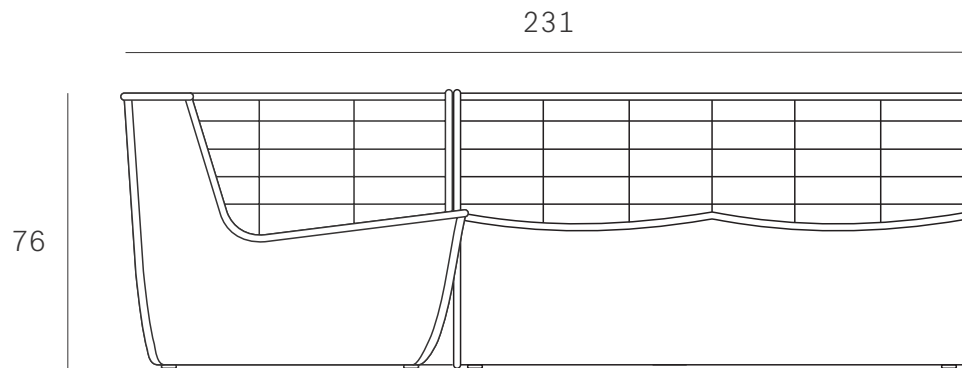

Ethnicraft

N701 modular sofa set - combo left - 1 seater + 2 seater + 90° square corner - Dimensions (cm)

Ethnicraft

N701 modular sofa set - combo left - 1 seater + 2 seater + 90° square corner - Dimensions (inches)