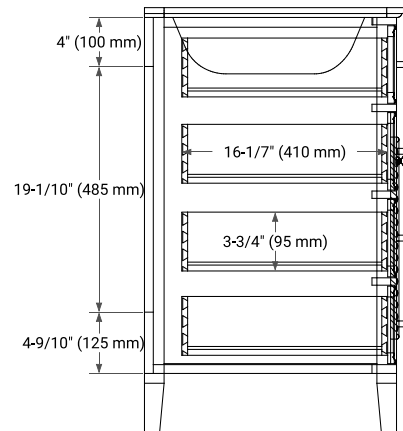

36" LEFT OFFSET CABINET

BASE CABINET DIMENSIONS

36" W x 21.5" D x 33.5" H

FEATURES

- Solid wood frame & plywood panels
- Dovetail drawers and joints
- Soft closing doors & drawers

HARDWARE FINISHES*

Brushed Nickel Satin Brass Matte Black Polished Chrome

Hardware comes preinstalled with the illustrated option. Other finishes are available on our online store if you prefer a different one.

AVAILABLE COLORS

White Grey

FRONT VIEW

SIDE VIEW

PLAN VIEW

37" LEFT RECTANGLE SINK COUNTERTOP WITH 1.5 IN. THICKNESS

OVERALL DIMENSIONS

37" W x 22" D x 1.5" H

COUNTERTOP OPTIONS

Carrara Marble

White Quartz

FEATURES

- Solid countertop with mitered edges & seams
- Undermount white rectangular sink
- Pre-drilled for 8" widespread faucet

INCLUDED

- Countertop
- Matching Backsplash
- Rectangle Sink

COUNTERTOP PLAN VIEW

EDGE SIDE VIEW

THREE DIMENSIONAL COUNTERTOP VIEW