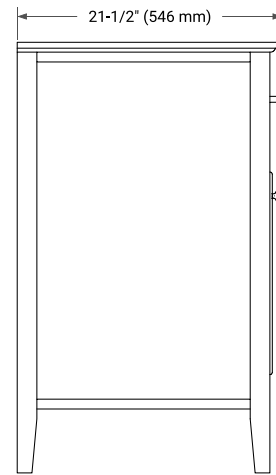

36" LEFT OFFSET CABINET

BASE CABINET DIMENSIONS

36" W x 21.5" D x 33.5" H

FEATURES

- Solid wood frame & plywood panels
- Dovetail drawers and joints
- Soft closing doors & drawers

HARDWARE FINISHES*

Brushed Nickel Satin Brass Matte Black Polished Chrome

Hardware comes preinstalled with the illustrated option. Other finishes are available on our online store if you prefer a different one.

AVAILABLE COLORS

White Grey

FRONT VIEW

SIDE VIEW

PLAN VIEW

37" LEFT RECTANGLE SINK COUNTERTOP WITH 1.5 IN. THICKNESS

OVERALL DIMENSIONS

37" W x 22" D x 1.5" H

COUNTERTOP OPTIONS

Carrara Marble

White Quartz

FEATURES

- Solid countertop with mitered edges & seams
- Undermount white rectangular sink
- Pre-drilled for 8" widespread faucet

INCLUDED

- Countertop
- Matching Backsplash
- Rectangle Sink

COUNTERTOP PLAN VIEW

EDGE SIDE VIEW

THREE DIMENSIONAL COUNTERTOP VIEW