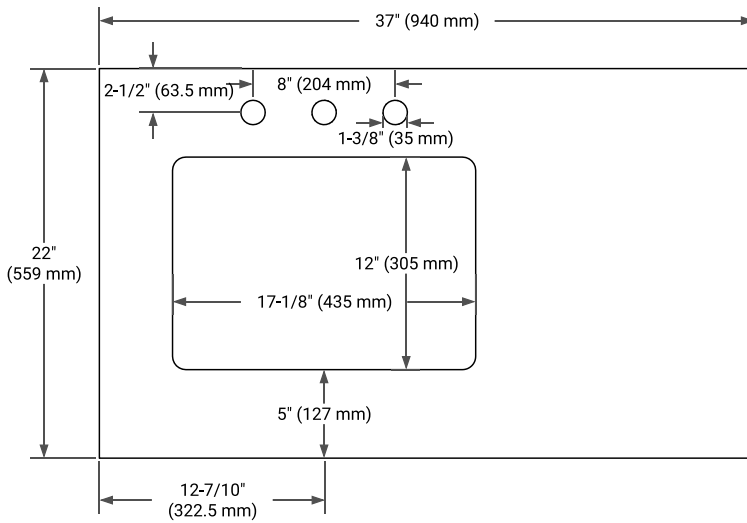

36" LEFT OFFSET CABINET

BASE CABINET DIMENSIONS

36" W x 21.5" D x 33.5" H

FEATURES

- Solid wood frame & plywood panels
- Dovetail drawers and joints
- Soft closing doors & drawers

HARDWARE FINISHES*

Brushed Nickel Satin Brass Matte Black Polished Chrome

Hardware comes preinstalled with the illustrated option. Other finishes are available on our online store if you prefer a different one.

AVAILABLE COLORS

White Grey

FRONT VIEW

SIDE VIEW

PLAN VIEW

37" LEFT RECTANGLE SINK COUNTERTOP WITH 1.5 IN. THICKNESS

OVERALL DIMENSIONS

37" W x 22" D x 1.5" H

COUNTERTOP OPTIONS

Carrara Marble

White Quartz

FEATURES

- Solid countertop with mitered edges & seams
- Undermount white rectangular sink
- Pre-drilled for 8" widespread faucet

INCLUDED

- Countertop
- Matching Backsplash
- Rectangle Sink

COUNTERTOP PLAN VIEW

EDGE SIDE VIEW

THREE DIMENSIONAL COUNTERTOP VIEW