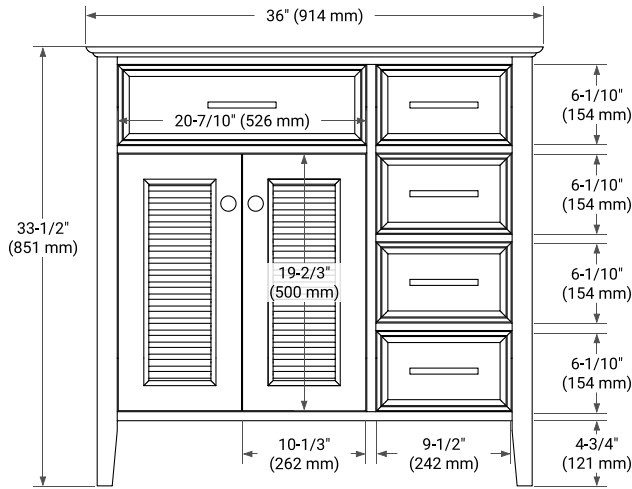

36" LEFT OFFSET CABINET

BASE CABINET DIMENSIONS

36" W x 21.5" D x 33.5" H

FEATURES

- Solid wood frame & plywood panels
- Dovetail drawers and joints
- Soft closing doors & drawers

HARDWARE FINISHES*

Brushed Nickel Satin Brass Matte Black Polished Chrome

Hardware comes preinstalled with the illustrated option. Other finishes are available on our online store if you prefer a different one.

AVAILABLE COLORS

White Grey

FRONT VIEW

SIDE VIEW

PLAN VIEW

37" LEFT RECTANGLE SINK COUNTERTOP WITH 1.5 IN. THICKNESS

OVERALL DIMENSIONS

37" W x 22" D x 1.5" H

COUNTERTOP OPTIONS

Carrara Marble

White Quartz

FEATURES

- Solid countertop with mitered edges & seams
- Undermount white rectangular sink
- Pre-drilled for 8" widespread faucet

INCLUDED

- Countertop
- Matching Backsplash
- Rectangle Sink

COUNTERTOP PLAN VIEW

EDGE SIDE VIEW

THREE DIMENSIONAL COUNTERTOP VIEW