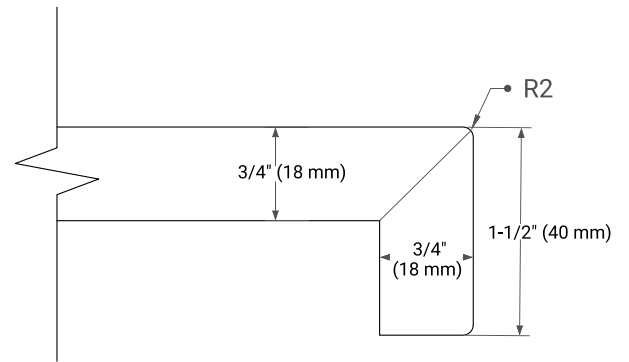

36" LEFT OFFSET CABINET

BASE CABINET DIMENSIONS

36" W x 21.5" D x 33.5" H

FEATURES

- Solid wood frame & plywood panels
- Dovetail drawers and joints
- Soft closing doors & drawers

HARDWARE FINISHES*

Brushed Nickel Satin Brass Matte Black Polished Chrome

OVERALL DIMENSIONS

37" W x 22" D x 1.5" H

COUNTERTOP OPTIONS

Carrara Marble

White Quartz

FEATURES

- Solid countertop with mitered edges & seams
- Undermount white rectangular sink
- Pre-drilled for 8" widespread faucet

INCLUDED

- Countertop
- Matching Backsplash
- Rectangle Sink

COUNTERTOP PLAN VIEW

EDGE SIDE VIEW

THREE DIMENSIONAL COUNTERTOP VIEW