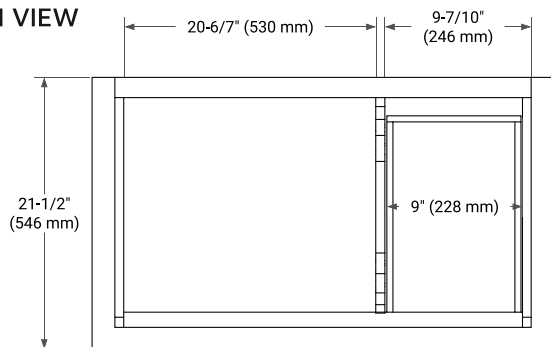

36" LEFT OFFSET CABINET

BASE CABINET DIMENSIONS

36" W x 21.5" D x 33.5" H

FEATURES

- Solid wood frame & plywood panels
- Dovetail drawers and joints
- Soft closing doors & drawers

HARDWARE FINISHES*

Brushed Nickel Satin Brass Matte Black Polished Chrome

Hardware comes preinstalled with the illustrated option. Other finishes are available on our online store if you prefer a different one.

AVAILABLE COLORS

White Grey

FRONT VIEW

SIDE VIEW

PLAN VIEW

37" LEFT RECTANGLE SINK COUNTERTOP WITH 1.5 IN. THICKNESS

OVERALL DIMENSIONS

37" W x 22" D x 1.5" H

COUNTERTOP OPTIONS

Carrara Marble

White Quartz

FEATURES

- Solid countertop with mitered edges & seams
- Undermount white rectangular sink
- Pre-drilled for 8" widespread faucet

INCLUDED

- Countertop
- Matching Backsplash
- Rectangle Sink

COUNTERTOP PLAN VIEW

EDGE SIDE VIEW

THREE DIMENSIONAL COUNTERTOP VIEW