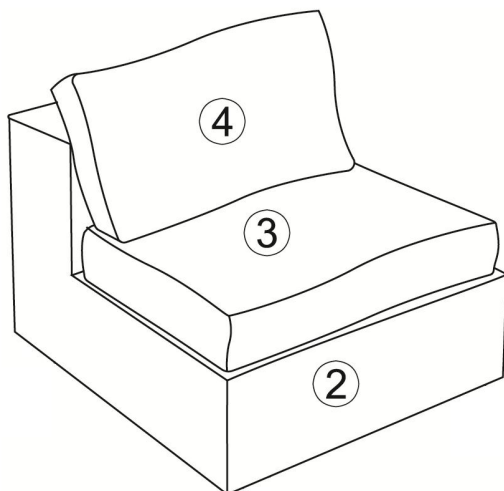

Components: