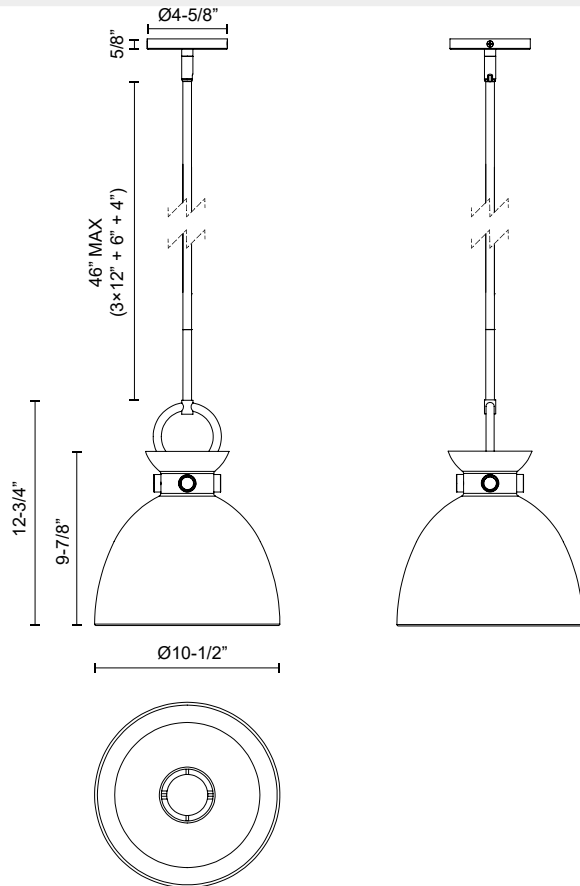

alora mood

P. 1.855.855.8926

CANADA: 19054 28TH Avenue Surrey - BC V3Z 6M3

USA: 3035 E. Lone Mountain Rd - Las Vegas, NV, 89081

WALDO PD411311

FIXTURE DIMENSIONS	D10-1/2" x H12-3/4"
LAMP TYPE	E26
WATTAGE	1 x 60W
MAX WATTAGE	60W
BULB QTY	1
BULBS INCLUDED	No
VOLTAGE	120V
MATERIAL	Steel
ROD LENGTH	46" Max (3x12" + 1x6" + 1x4")
MINIMUM HANG HEIGHT	20"
SLOPED CEILING ADAPTABLE	Yes, Up to 45 Degrees
LOCATION	Dry
CANOPY DIMENSIONS	D4-5/8" x H5/8"
BRAND	Alora Mood

[D - Diameter, L - Length, W - Width, H - Height, E - Extension]

AVAILABLE FINISHES:

PD411311AG
Aged Gold

PD411311AGMB
Aged Gold/Matte
Black

PD411311MBAG
Matte Black/Aged
Gold

*For complete warranty terms, please visit: www.aloralighting.com/warranty