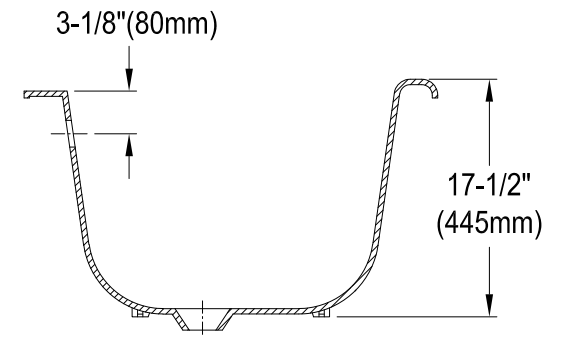

VCT7D603017NB1,5,8

60" Cast Iron Bathtub With 7" Faucet Drillings

M10 x 20 (4 pcs)

Section A-A