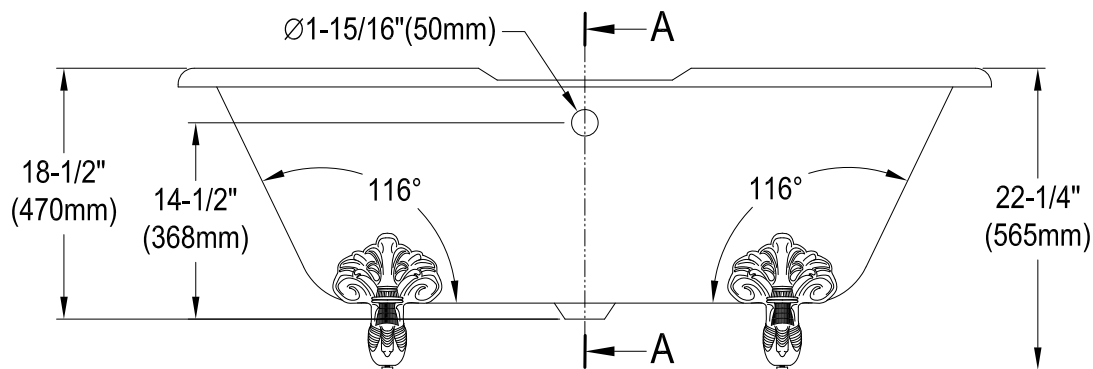

VCT7D603017NB1,5,8

60" Cast Iron Bathtub With 7" Faucet Drillings

M10 x 20 (4 pcs)

Section A-A