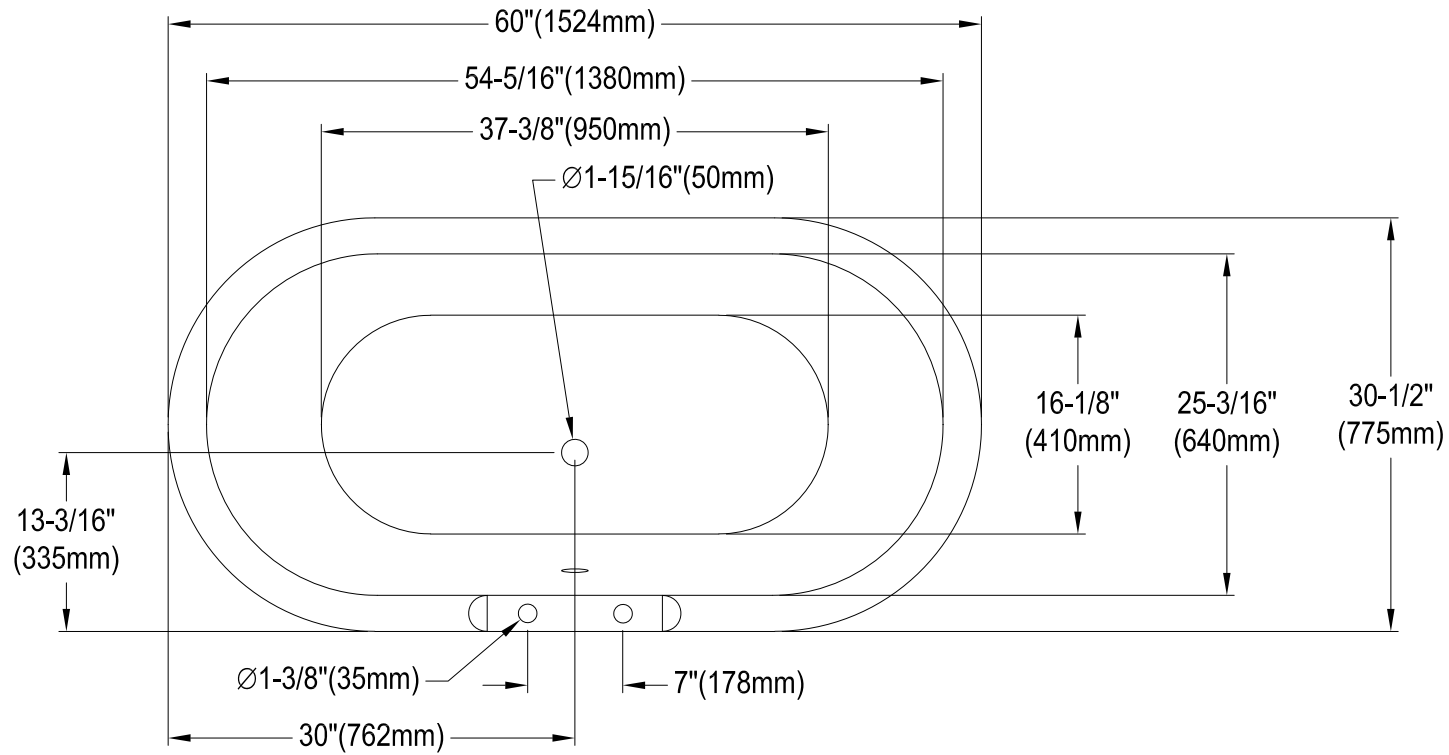

VCT7D603017NB1,5,8

60" Cast Iron Bathtub With 7" Faucet Drillings

M10 x 20 (4 pcs)

Section A-A