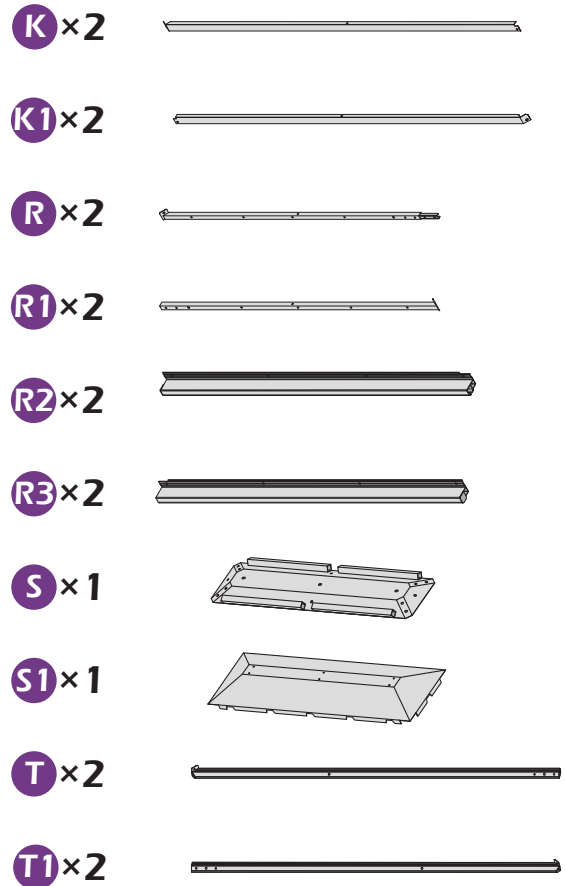

CHECK LIST (BOX 4 OF 9)

12'x14'

1214 sunroom assembly manual (w)

Scan QR code to obtain assembly manual.