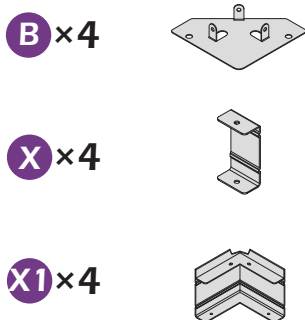

CHECK LIST (BOX 4 OF 9)

12'x14'

1214 sunroom assembly manual (w)

Scan QR code to obtain assembly manual.