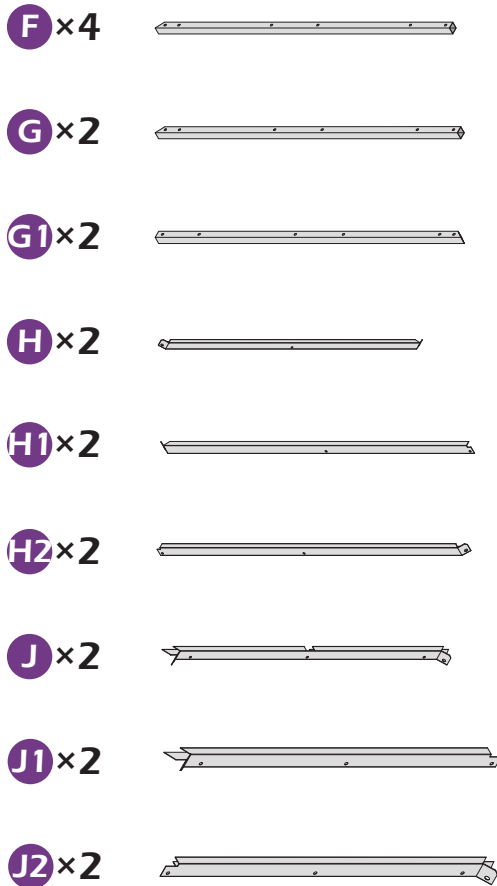

CHECK LIST (BOX 4 OF 9)

12'x14'

1214 sunroom assembly manual (w)

Scan QR code to obtain assembly manual.