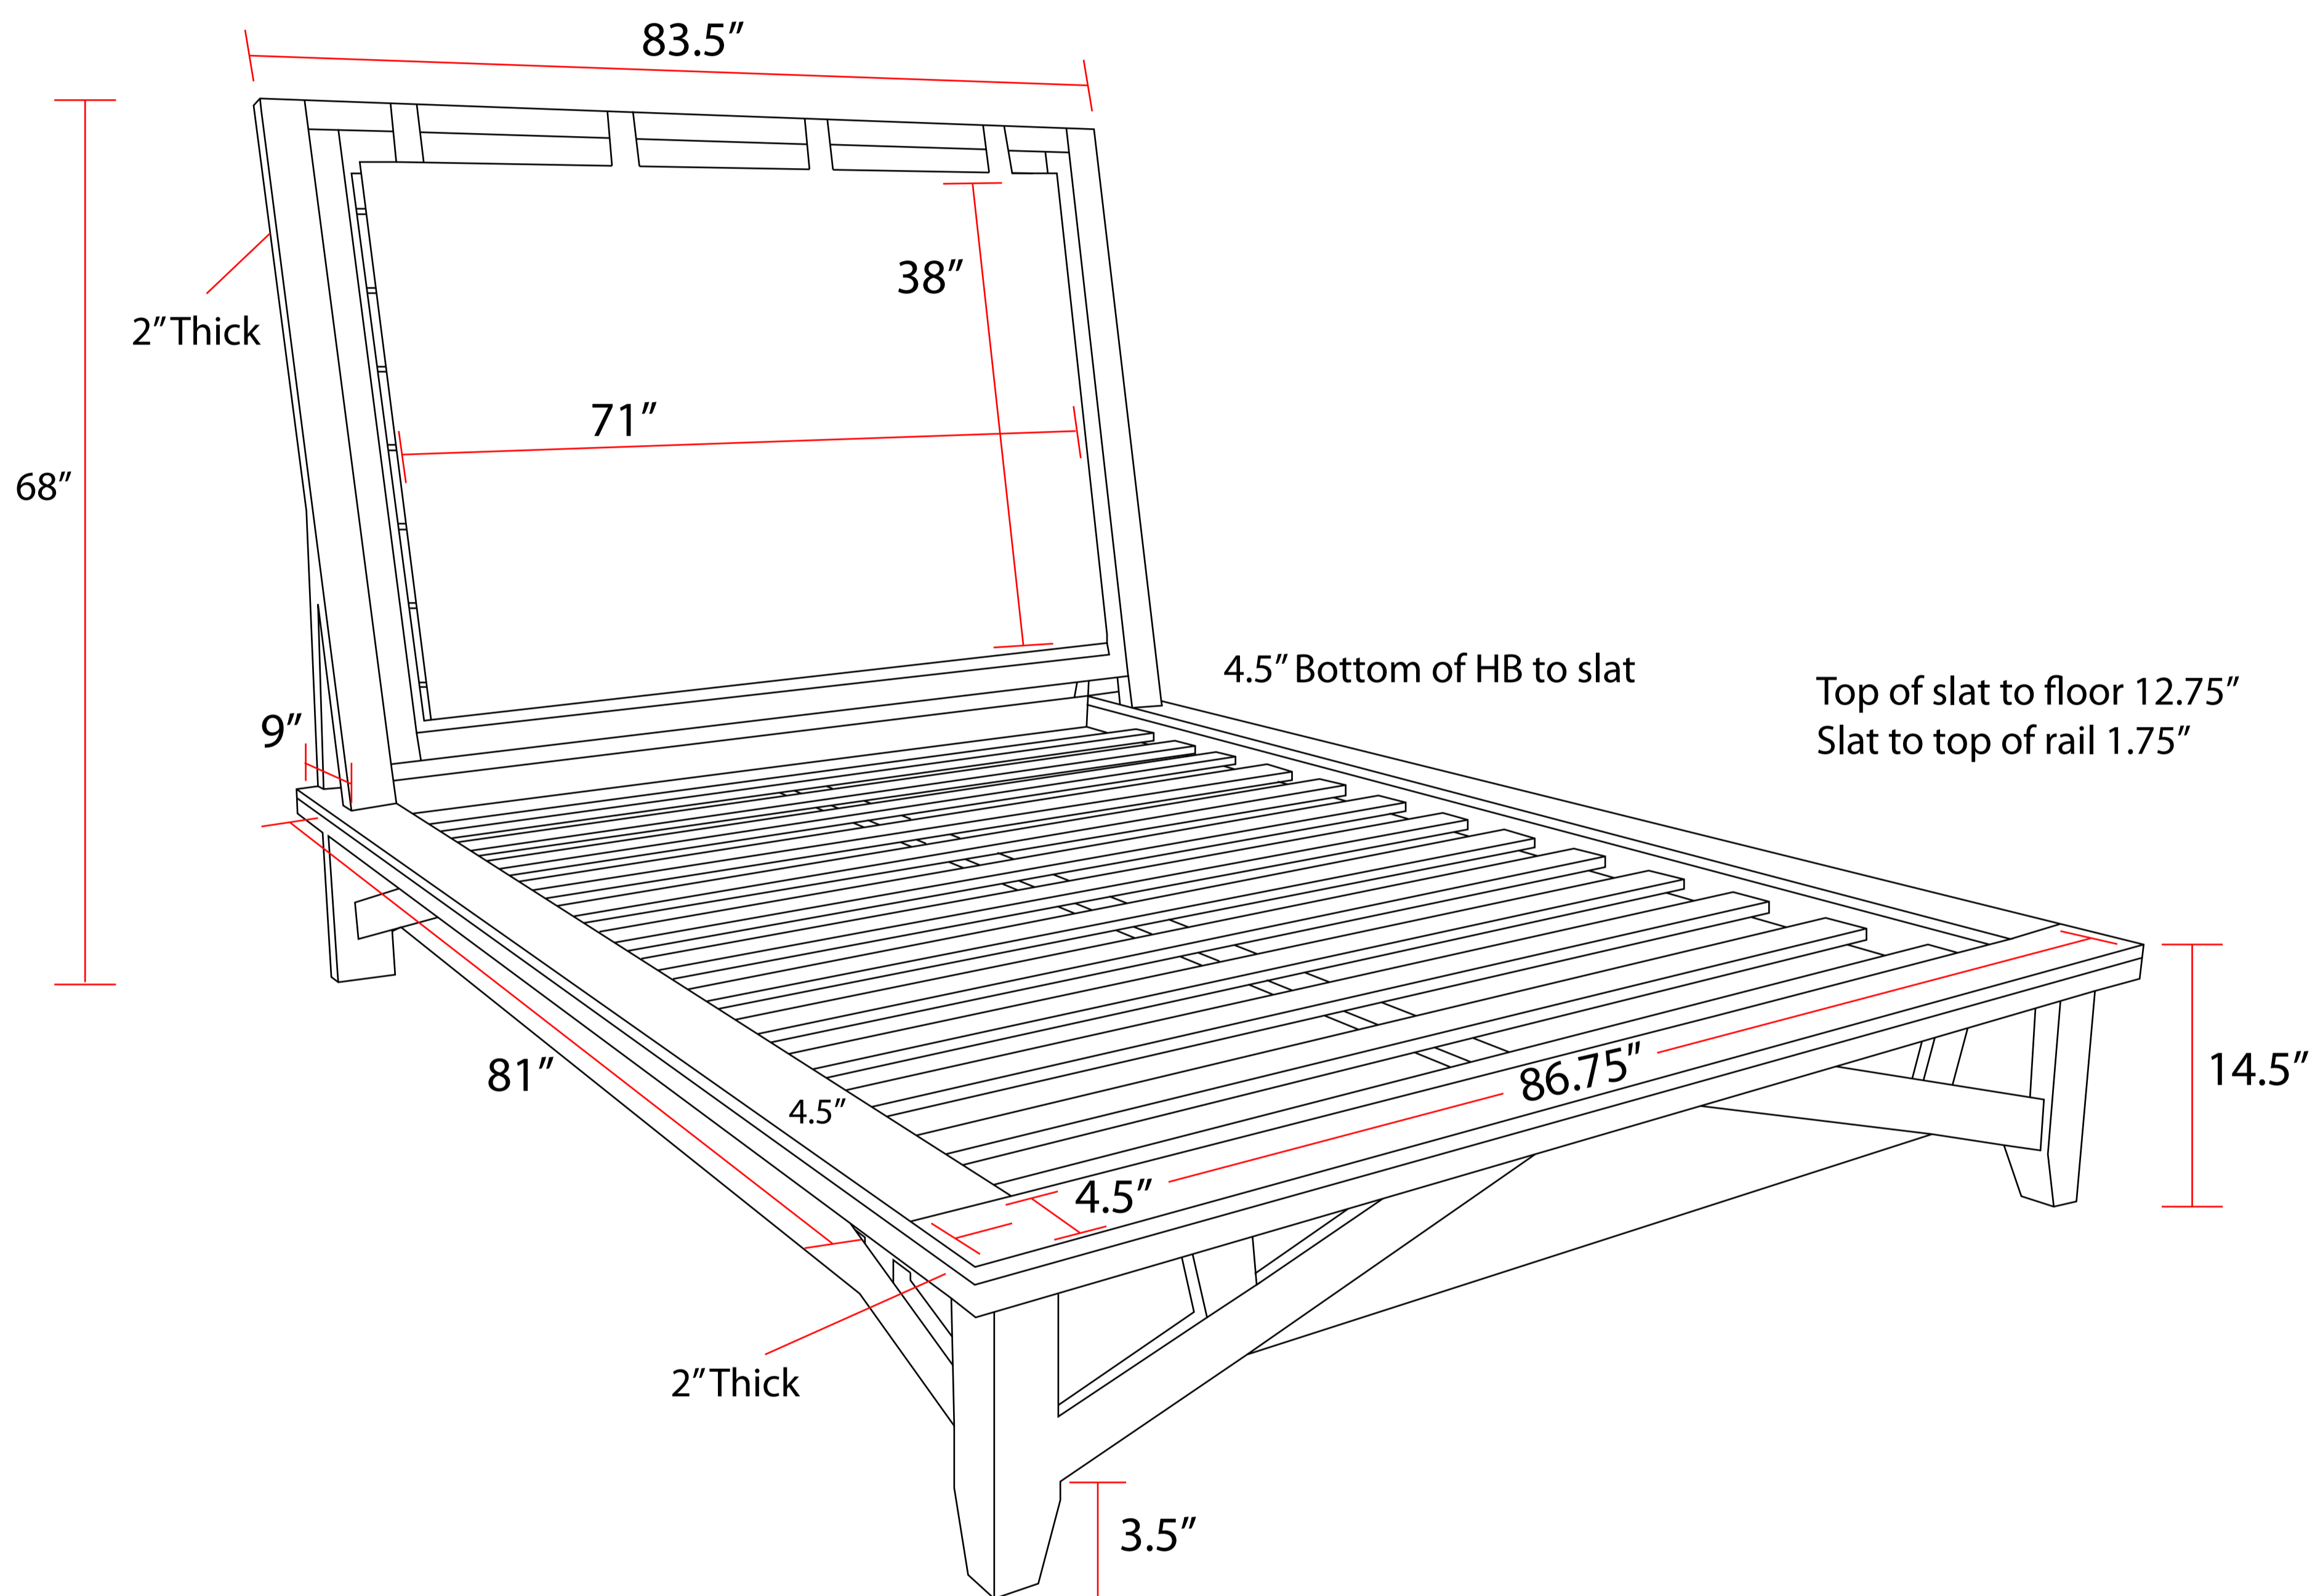

Americana Modern King Upholstered Bed Production

Overall: 86.75" x 94.5" x 68"

Queen Width: 67.5"

Upholstered pad: 55.25" W x 39" H

Width of rail: 70.5"