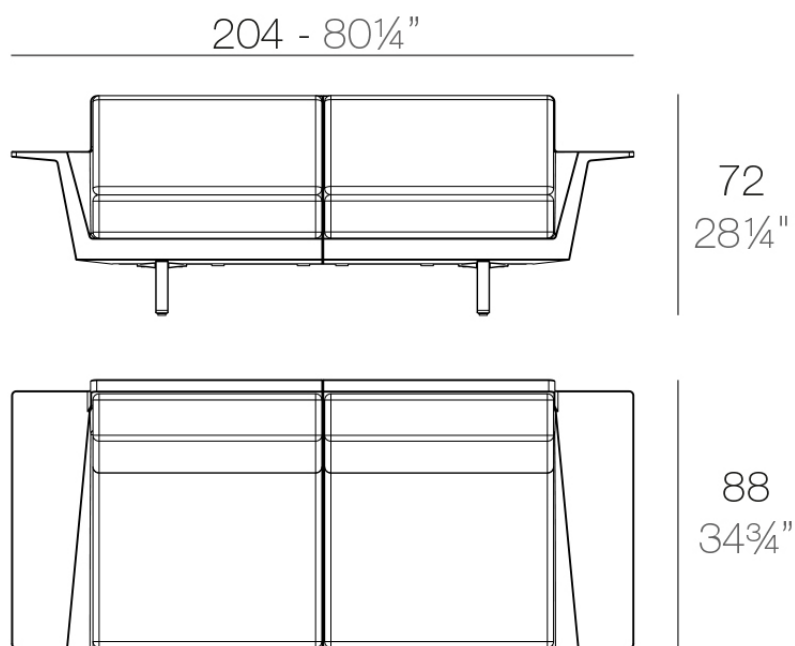

Products / Sofas / Delta Sofá

Delta sofa 2 seat

by Jorge Pensi

The Delta furniture design collection, designed by Jorge Pensi for Vondom. Is made to fit in with exterior or interior contemporary spaces.

Info

Description

Modular sofa made of polyethylene resin by rotational moulding with tubular structure made of aluminium and legs made of cast aluminium. 100% Recyclable. Item suitable for indoor and outdoor use. Available in different finishes.

Weight: 50.11 Kg

DELTA Sofá Modular 2 plazas
DELTA Sectinal Sofa 2 seats

Finishes

finishes

LACQUERED

Ref. 76009F

ice

purjai red