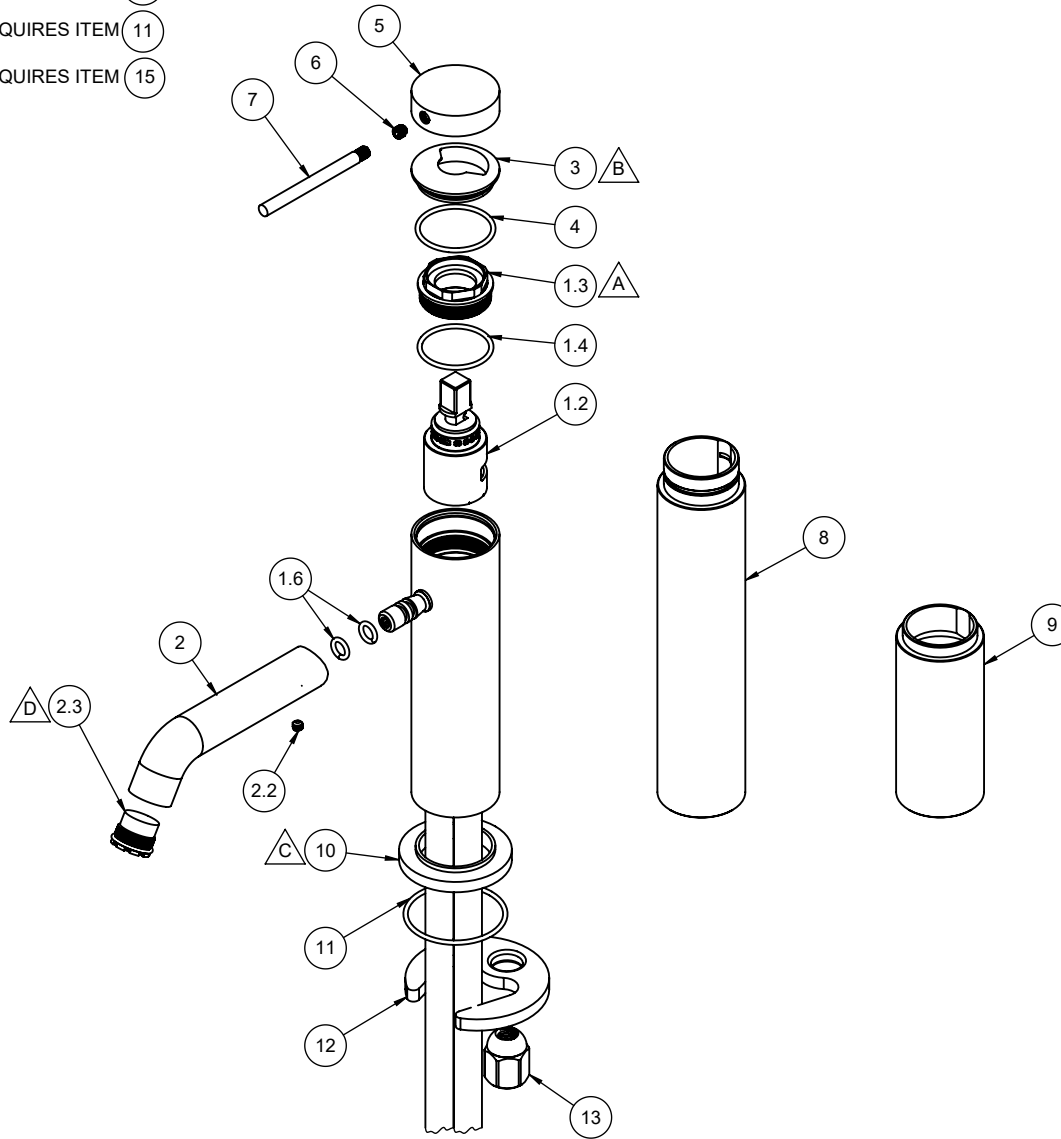

5201-1
5201-2
5201-3

- △ REQUIRES ITEM (1.4)
- △ REQUIRES ITEM (4)
- △ REQUIRES ITEM (11)
- △ REQUIRES ITEM (15)

To order spare parts add and/or replace as stated below:

SPD- prefix added to part number(s)
-ZZ replaced with finish code (see finish table)
-WW replaced with **-90** (light finish) or **-96** (dark finish)

Ex: **SPD-7-100463-PC** or **SPD-86030-96**

ITEM	PART NO.	DESCRIPTION	QTY
1.2	880377-99	CART 25MM, SNGL LVR FLOODING	1
1.3	10651-98	NUT, SQUARE SINGLE HOLE PACKING "NL"	1
1.4	87161-80	O-RING Ø26.70 X 1.78 (-023) BUNA-N A70 (NSF-61-12 & WRAS)	1
1.6	87219-80	O-RING Ø6.07 X 1.78 (-010) EPDM A70 (NSF61-12 & WRAS)	2
2	7-100376-ZZ	ASM, SPOUT, 52 LAV SINGLE HOLE (incl. 2.2, 2.3)	1
2.2	86030-WW	SETSCREW 8-32 X 1/8 SCKT HD CUP PT SS	1
2.3	880356-81	INSERT, 1.2 GPM, TT LAMINAR (CACHE)	1
3	10976-ZZ	SLIM BONNET	1
4	87286-80	O-RING Ø28.30 X 1.78 (-024) BUNA-N A70	1
5	10974-ZZ	CAP, HANDLE LEVER SLIM	1
6	86033-90	SETSCREW 10-24 X 3/16 SCKT HD CUP PT SS	1
7	10975-ZZ	HANDLE, LEVER SLIM SPOKE	1
for 5201-2	8	11483-ZZ EXTENSION, SNGL HOLE VS Ø35MM, MOD	1
for 5201-3	9	11484-ZZ EXTENSION, SNGL HOLE, Ø35MM X 3" TALL, MOD	1
	10	10738-ZZ BASE, RD SNGL HOLE Ø35MM	1
	11	87023-80 O-RING 37.82 X 1.78 (-029) BUNA-N A70	1
	12	880309-98 MOUNTING BRACKET, SINGLE HOLE CRESCENT	1
	13	10184-98 NUT, HEX W/ DOME	1
for ITEM 6	14	882043-99 KEY, ALLEN, 3/32", BLACK	1
	15	223472-99 KEY, TT CACHE AERATOR INSERT	1
for ITEM 2.2	18	882042-99 KEY, ALLEN, 5/64", BLACK	1