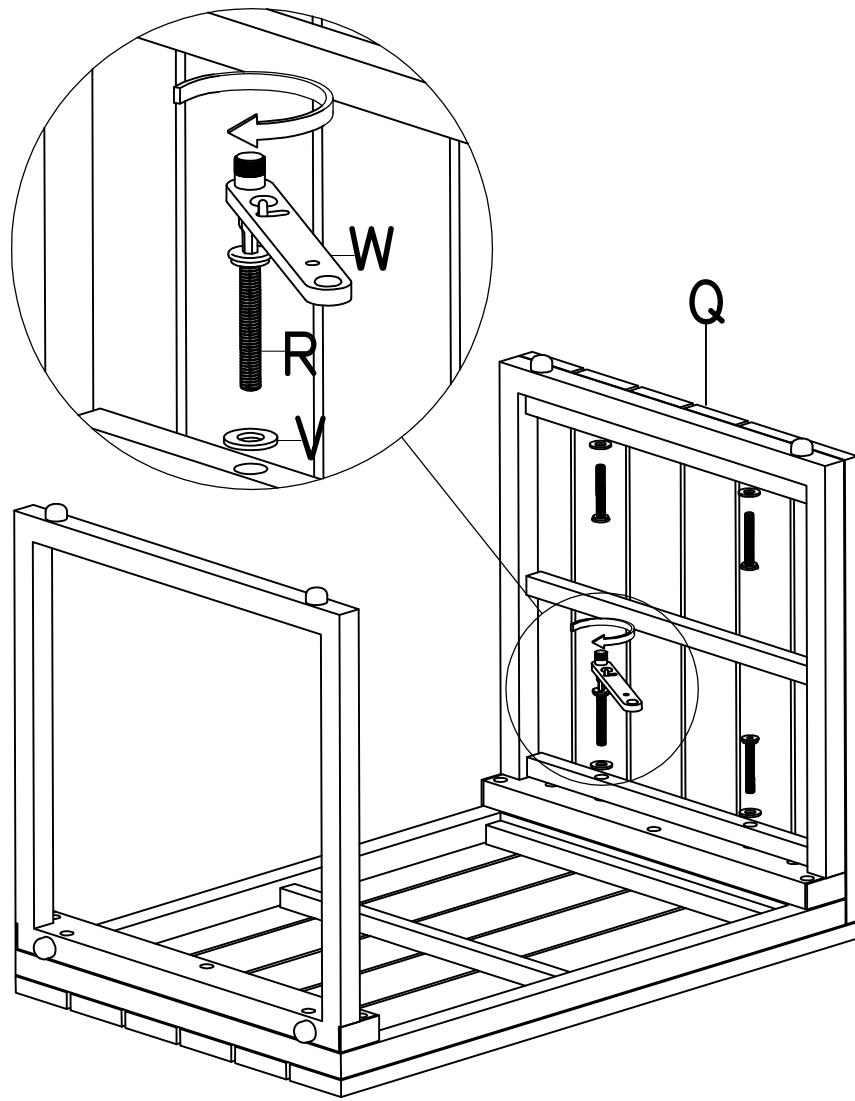

COFFEE TABLE

Check and ensure you get the components on the list, contact us for any missing.

PARTS LIST		
M		1PC
N		1PC
P		1PC
Q		1PC

HARDWARE LIST		
R	 M6*40	14PCS
V		14PCS
W		1PC

NOTE: Do not tighten bolts until all parts are connected.
Washers must be used.

Step 1

Step 2

Completed Unit

NOTE: Do not sit on the table.

Patio Furniture Clips

Preventing sofa from moving.
Used to fix the bottom of the sectional sofa.

PARTS LIST		
Z		2PCS

Any problems, Contact us! We are here to help!
service@suntone-outdoor.com