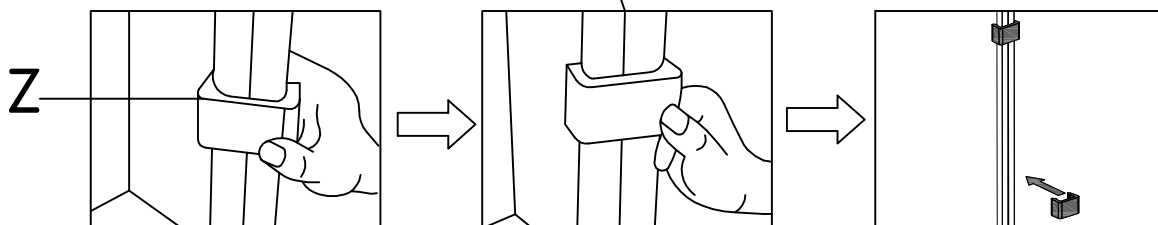

COFFEE TABLE

Check and ensure you get the components on the list, contact us for any missing.

PARTS LIST		
M		1PC
N		1PC
P		1PC
Q		1PC

HARDWARE LIST		
R	 M6*40	14PCS
V		14PCS
W		1PC

NOTE: Do not tighten bolts until all parts are connected.
Washers must be used.

Step 1

Step 2

Completed Unit

NOTE: Do not sit on the table.

Patio Furniture Clips

Preventing sofa from moving.
Used to fix the bottom of the sectional sofa.

PARTS LIST		
Z		2PCS

Any problems, Contact us! We are here to help!
service@suntone-outdoor.com