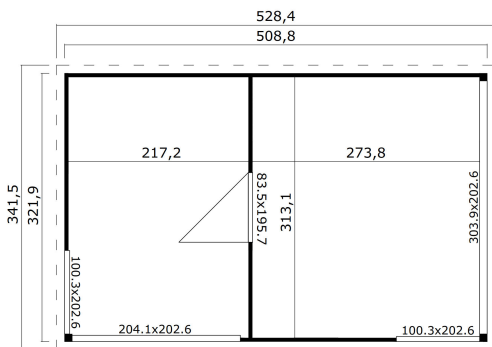

-  44 mm
-  2
-  0
-  **GUARANTEE**
5 YEARS

PACKAGING: 2 PALLET(S)

-  630 x 118 x 63 cm
1230 kg
-  245 x 118 x 41 cm
420 kg

EAN 4743329231859

DIMENSIONS

Floor area	15.67 m ²
Roof dimensions	3.42 x 5.29 m
Cubic volume	≈ 37.51 m ³
Wall height	≈ 2.39 m
Ridge height	≈ 2.39 m
Front overhang	≈ 10 cm

WINDOWS & DOORS

1 x Sliding door	303.9 x 202.6 cm
1 x Sliding door	204.1 x 202.6 cm
1 x Single door	83.5 x 195.7 cm
2 x Single window fixed	100.3 x 202.6 cm

ROOF & FLOOR

Roof boards	18x90 mm
Floor boards	18x90 mm
Roof surface	17.18 m ²
Roof angle	≈ 1.9 °
Treated Bearers	45x70 mm