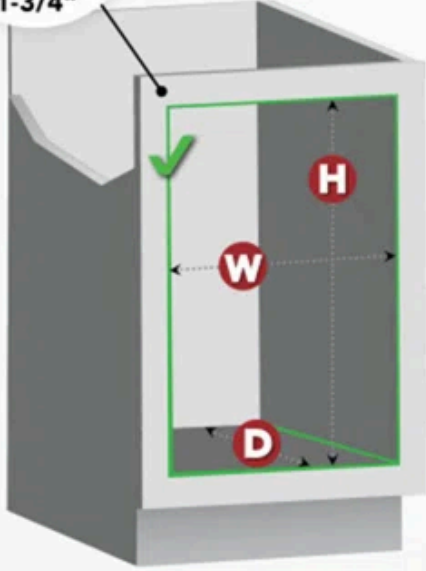

MINIMUM CABINET OPENING (MCO)

FRAMED VS. FRAMELESS

COMMON FACE FRAME WIDTHS:
1-1/2"
1-5/8"
1-3/4"

 **MEASURE**

PLEASE NOTE! When measuring, check for obstructions such as door hinges or plumbing

W WIDTH
D DEPTH
H HEIGHT

 **FRAMED**
Traditional style
common in the USA

 **FRAMELESS**
(Full-Access)
European inspired design

HOW TO MEASURE