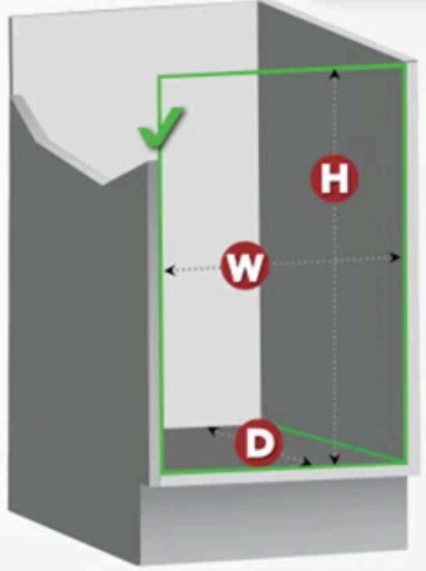

MINIMUM CABINET OPENING (MCO)

FRAMED VS. FRAMELESS

COMMON FACE FRAME WIDTHS:
1-1/2"
1-5/8"
1-3/4"

 **MEASURE**

PLEASE NOTE! When measuring, check for obstructions such as door hinges or plumbing

W WIDTH
D DEPTH
H HEIGHT

 **FRAMED**
Traditional style
common in the USA

 **FRAMELESS**
(Full-Access)
European inspired design

HOW TO MEASURE