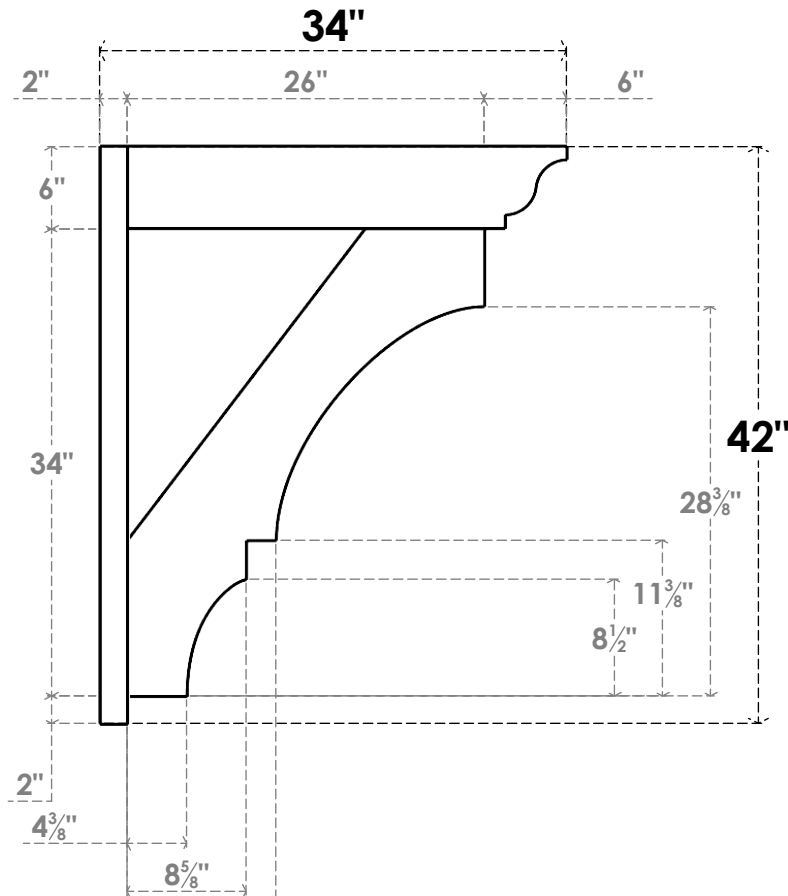

ITEM NUMBER: OUTUROC060X080X34000X42000X060X020X060BOA04RCPR

6"W TOP X 8"W BACK X 34"D X 42"H X 6"T TOP X 2"T BACK TIMBERTHANE ROUGH CEDAR BALBOA FAUX WOOD OPEN OUTLOOKER, TRADITIONAL TOP AND BLOCK BACK, 6"W CLOSED BRACE, PRIMED TAN

SIDE PROFILE

FRONT PROFILE

ISOMETRIC

GENERATED DATE : 07/05/2023

EKENA MILLWORK
2300 WEST MAIN ST.
CLARKSVILLE, TX 75426
TOLL FREE: 866-607-0453
WWW.EKENAMILLWORK.COM

NOTES

1. INSTALLATION TO BE COMPLETED IN ACCORDANCE WITH MANUFACTURER'S SPECIFICATIONS.
2. DRAWING MAY NOT BE TO SCALE
3. THIS DRAWING IS INTENDED FOR DESIGN AND PLANNING PURPOSES ONLY.
4. ALL INFORMATION CONTAINED HEREIN WAS CURRENT AT THE TIME OF DEVELOPMENT BUT MUST BE REVIEWED AND APPROVED BY THE PRODUCT MANUFACTURER TO BE CONSIDERED ACCURATE.
5. TIMBERTHANE ARCHITECTURAL PRODUCTS ARE MADE FROM HIGH DENSITY URETHANE AND COME FACTORY PRIMED