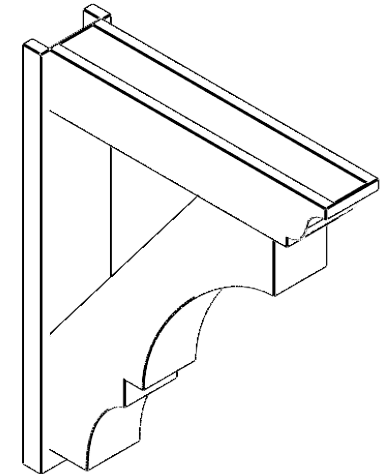

ITEM NUMBER: OUTUROC060X080X34000X42000X060X020X060BOA04RCPR

6"W TOP X 8"W BACK X 34"D X 42"H X 6"T TOP X 2"T BACK TIMBERTHANE ROUGH CEDAR BALBOA FAUX WOOD OPEN OUTLOOKER, TRADITIONAL TOP AND BLOCK BACK, 6"W CLOSED BRACE, PRIMED TAN

SIDE PROFILE

FRONT PROFILE

ISOMETRIC

GENERATED DATE : 07/05/2023

EKENA MILLWORK
2300 WEST MAIN ST.
CLARKSVILLE, TX 75426
TOLL FREE: 866-607-0453
WWW.EKENAMILLWORK.COM

NOTES

1. INSTALLATION TO BE COMPLETED IN ACCORDANCE WITH MANUFACTURER'S SPECIFICATIONS.
2. DRAWING MAY NOT BE TO SCALE
3. THIS DRAWING IS INTENDED FOR DESIGN AND PLANNING PURPOSES ONLY.
4. ALL INFORMATION CONTAINED HEREIN WAS CURRENT AT THE TIME OF DEVELOPMENT BUT MUST BE REVIEWED AND APPROVED BY THE PRODUCT MANUFACTURER TO BE CONSIDERED ACCURATE.
5. TIMBERTHANE ARCHITECTURAL PRODUCTS ARE MADE FROM HIGH DENSITY URETHANE AND COME FACTORY PRIMED