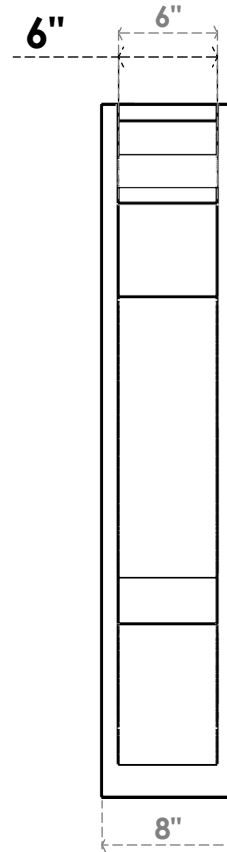

ITEM NUMBER: OUTUROC060X080X34000X42000X060X020X060BOA04RCPR

6"W TOP X 8"W BACK X 34"D X 42"H X 6"T TOP X 2"T BACK TIMBERTHANE ROUGH CEDAR BALBOA FAUX WOOD OPEN OUTLOOKER, TRADITIONAL TOP AND BLOCK BACK, 6"W CLOSED BRACE, PRIMED TAN

SIDE PROFILE

FRONT PROFILE

ISOMETRIC

GENERATED DATE : 07/05/2023

EKENA MILLWORK
2300 WEST MAIN ST.
CLARKSVILLE, TX 75426
TOLL FREE: 866-607-0453
WWW.EKENAMILLWORK.COM

NOTES

1. INSTALLATION TO BE COMPLETED IN ACCORDANCE WITH MANUFACTURER'S SPECIFICATIONS.
2. DRAWING MAY NOT BE TO SCALE
3. THIS DRAWING IS INTENDED FOR DESIGN AND PLANNING PURPOSES ONLY.
4. ALL INFORMATION CONTAINED HEREIN WAS CURRENT AT THE TIME OF DEVELOPMENT BUT MUST BE REVIEWED AND APPROVED BY THE PRODUCT MANUFACTURER TO BE CONSIDERED ACCURATE.
5. TIMBERTHANE ARCHITECTURAL PRODUCTS ARE MADE FROM HIGH DENSITY URETHANE AND COME FACTORY PRIMED