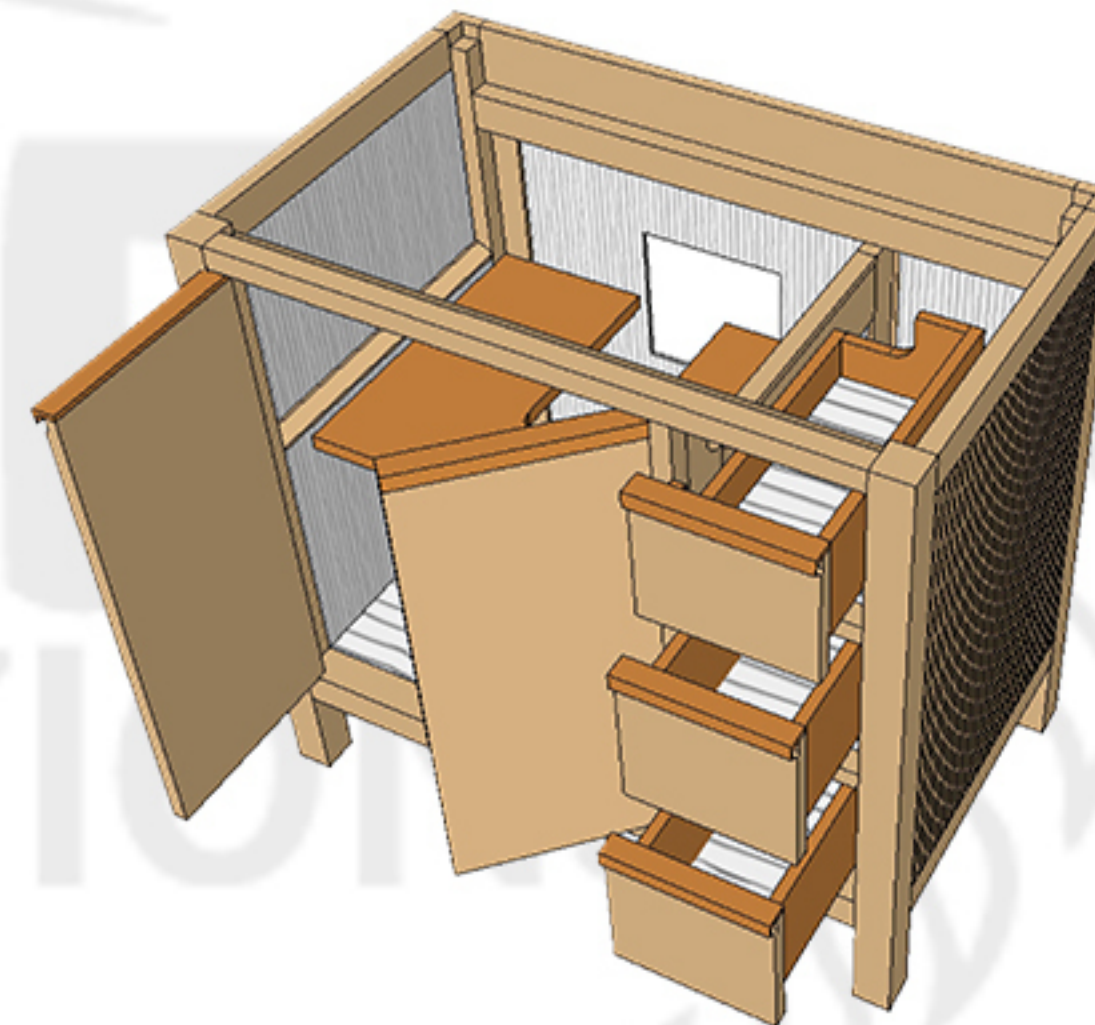

WILLOW COLLECTIONS
 ELIZABETH 36 IN LEFT OFFSET SINK BATHROOM VANITY

Countertop