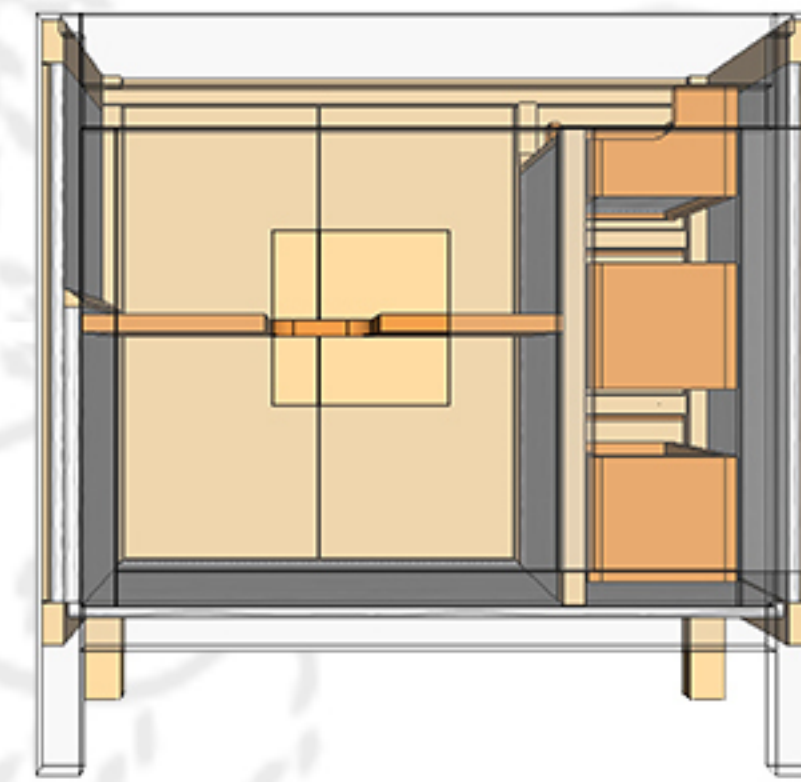

WILLOW COLLECTIONS
 ELIZABETH 36 IN LEFT OFFSET SINK BATHROOM VANITY

Countertop