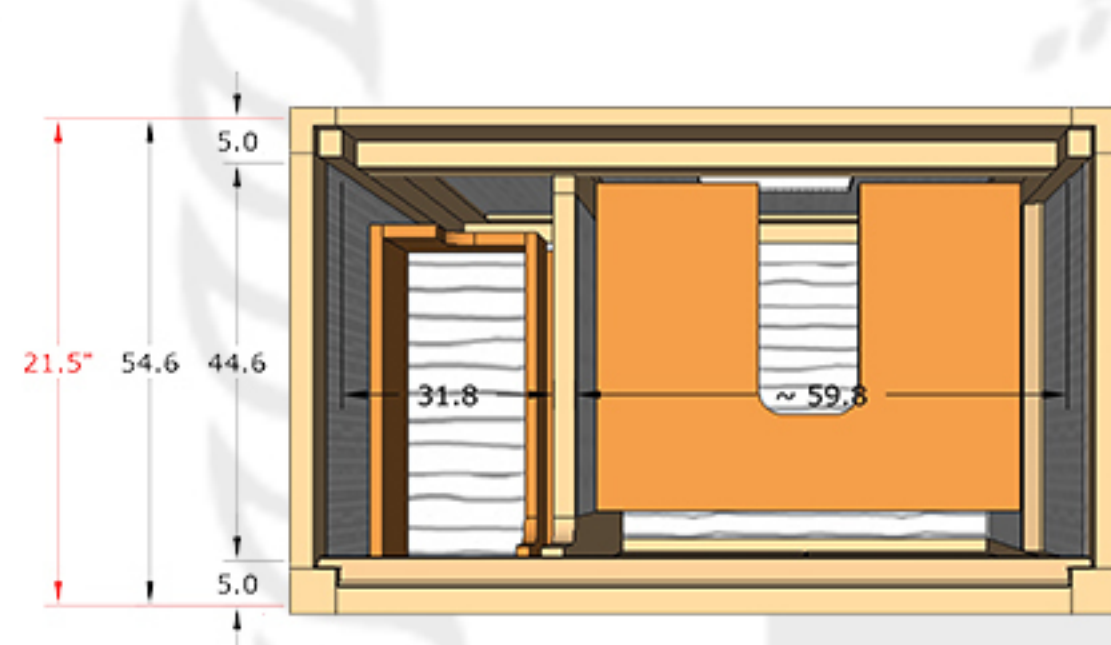

WILLOW COLLECTIONS
 ELIZABETH 36 IN LEFT OFFSET SINK BATHROOM VANITY

Countertop