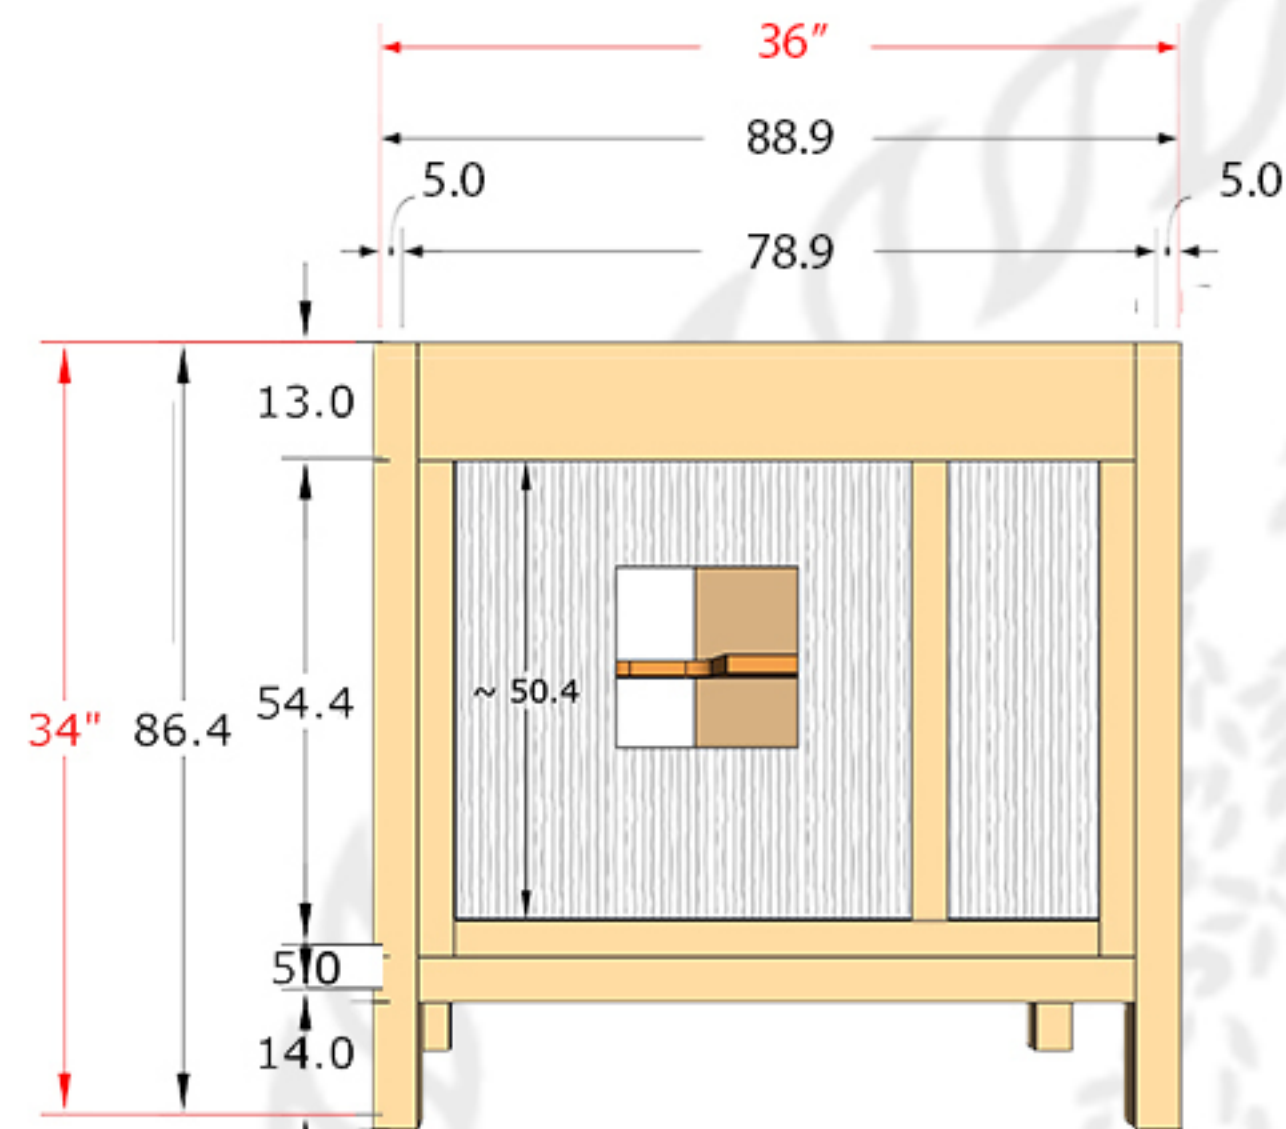

WILLOW COLLECTIONS
 ELIZABETH 36 IN LEFT OFFSET SINK BATHROOM VANITY

Countertop