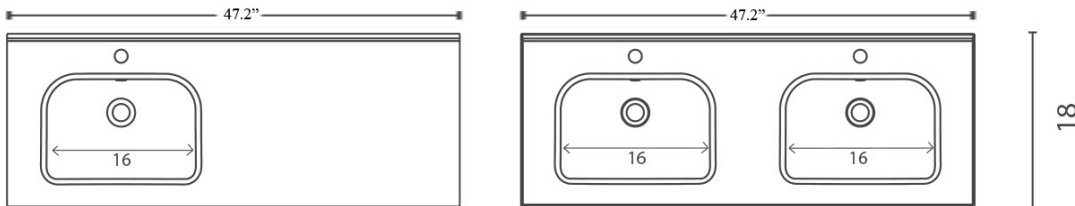

Collection Slim	Model Slim 100	Dimensions Metric <i>1 inch = 2.54 cm</i> <i>1 inch = 25.4 mm</i>	 1051 Lea Drive - Collegeville, PA 19426 Tel. 215 513 9400 - Fax 610 831 0215 www.ws bathcollections.com - info@ws bathcollections.com
-----------------------------	----------------------------	---	---

Product Specs Sheets

Slim

Slim 60

Slim 70

Slim 80

Slim 90

Slim 100

Slim 120

Slim 120 L

Slim 120 DBL

Notes

- Faucet hole 1.4"
- Back edge to center faucet hole 2.5"
- Back edge to center of drain hole 8.0"

Collection
Slim

Model |
Slim 60 - Slim 70
Slim 80 - Slim 90
Slim 120 - Slim 120 L
Slim 120 DBL

Dimensions Metric
1 inch = 2.54 cm
1 inch = 25.4 mm

WS[®] BATH COLLECTIONS
1051 Lea Drive - Collegeville, PA 19426
Tel. 215 513 9400 - Fax 610 831 0215
www.ws bathcollections.com - info@ws bathcollections.com