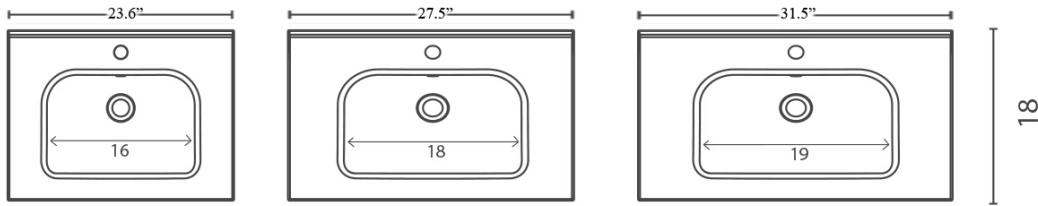

Product Specs Sheets

Slim

Slim 60

Slim 70

Slim 80