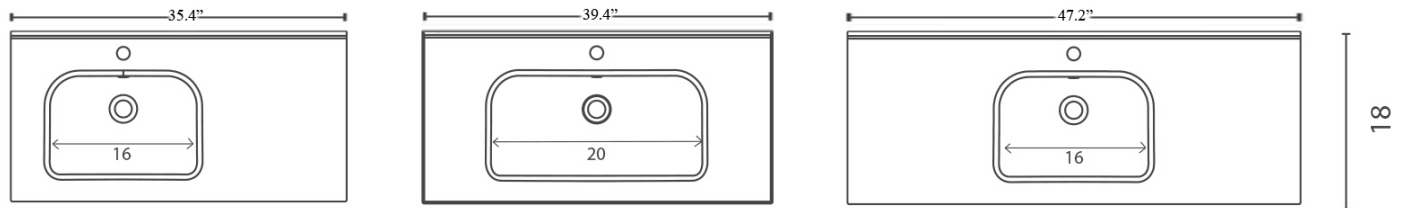

Collection Slim	Model Slim 100	Dimensions Metric <i>1 inch = 2.54 cm</i> <i>1 inch = 25.4 mm</i>	 1051 Lea Drive - Collegeville, PA 19426 Tel. 215 513 9400 - Fax 610 831 0215 www.ws bathcollections.com - info@ws bathcollections.com
-----------------------------	----------------------------	---	---

Product Specs Sheets

Slim

Slim 60

Slim 70

Slim 80

Slim 90

Slim 100

Slim 120

Slim 120 L

Slim 120 DBL

Notes

- Faucet hole 1.4"
- Back edge to center faucet hole 2.5"
- Back edge to center of drain hole 8.0"

Collection
Slim

Model |
Slim 60 - Slim 70
Slim 80 - Slim 90
Slim 120 - Slim 120 L
Slim 120 DBL

Dimensions Metric
1 inch = 2.54 cm
1 inch = 25.4 mm

WS[®] BATH COLLECTIONS
1051 Lea Drive - Collegeville, PA 19426
Tel. 215 513 9400 - Fax 610 831 0215
www.ws bathcollections.com - info@ws bathcollections.com