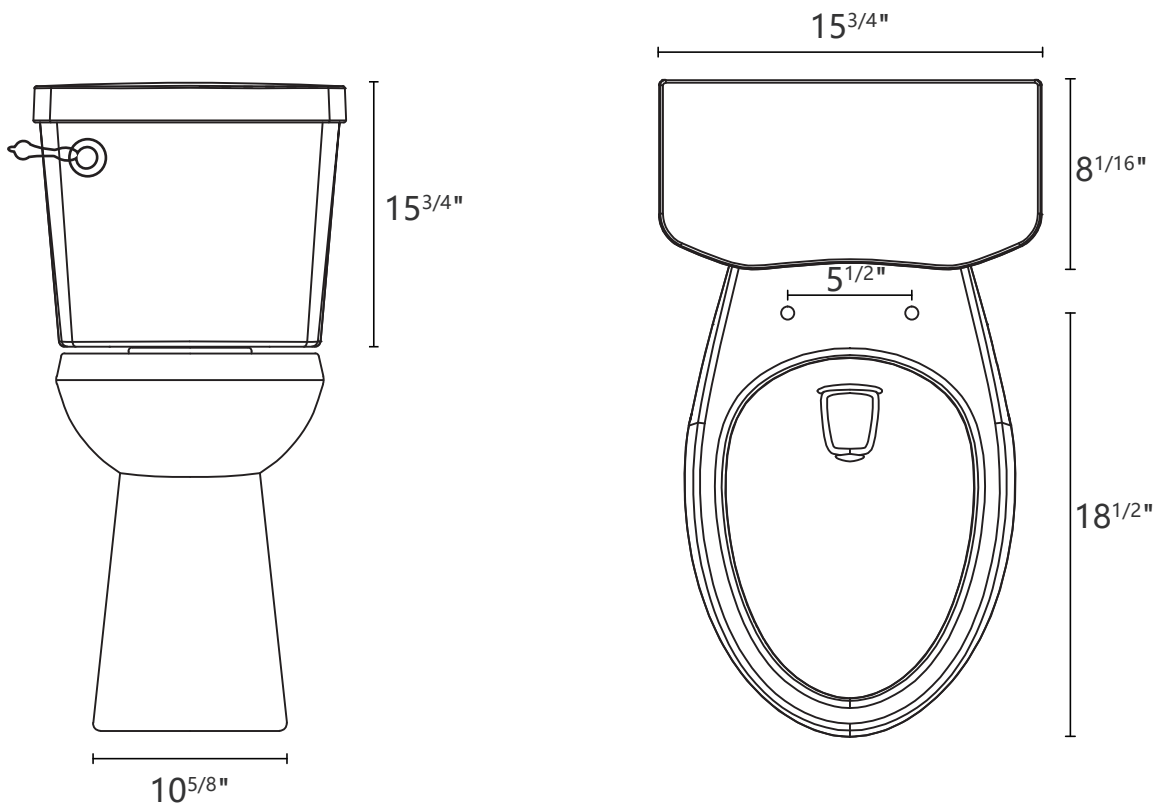

# DIMENSION DETAILS

## TWO-PIECE TOILET

PRODUCT  
INSTRUCTION  
VIDEO

# GT68-S01

(GP-T192460-GD)

# PRODUCT SIZE

Front View

Top View

Side View