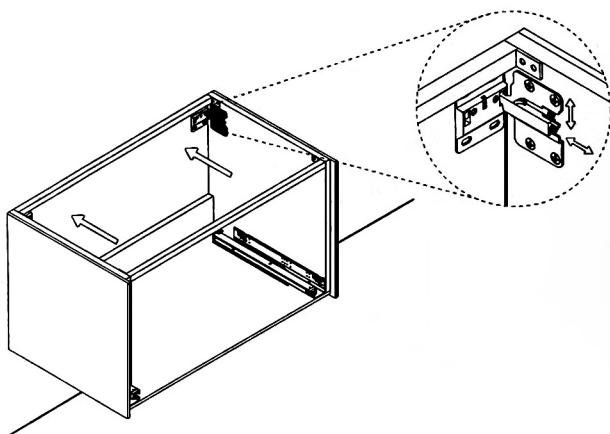

Category: Vanity
Material: Wood + Crystal
Dimensions: 32"(L) x 19"(W) x 18.1"(H)

Description: Luxury crystal bathroom vanity in black and gold finish

*Numbers are in inches

SCHEDA MONTAGGIO ASSEMBLY INSTRUCTIONS

Prastra per fissaggio a parete
Wall-mounting plate

Stop per fissaggio a parete
Plug for wall-mounting plate

①

Smontaggio Cassetto premendo leve di sgancio
Disassemble drawer by pressing release clips

②

Fissaggio piastre a parete
Plate fixing on wall

③

Ancoraggio e registrazione della consolle
Unit anchoring and adjustment

④

installazione del piano ed inserimento
del cassetto su guida
Top board fixing on frame and drawer onto rails