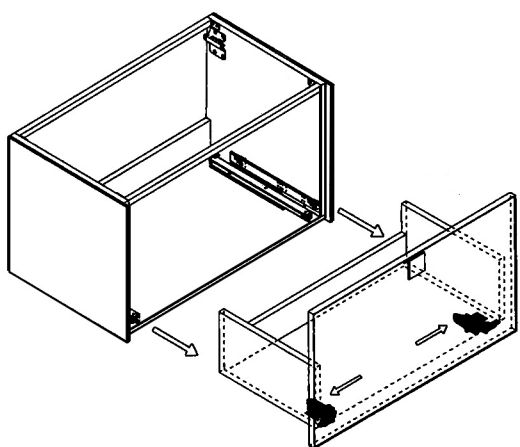

Category: Vanity
Material: Wood + Crystal
Dimensions: 32"(L) x 19"(W) x 18.1"(H)

Description: Luxury crystal bathroom vanity in black and gold finish

*Numbers are in inches

SCHEDA MONTAGGIO ASSEMBLY INSTRUCTIONS

Prastra per fissaggio a parete
Wall-mounting plate

Stop per fissaggio a parete
Plug for wall-mounting plate

①

Smontaggio Cassetto premendo leve di sgancio
Disassemble drawer by pressing release clips

②

Fissaggio piastre a parete
Plate fixing on wall