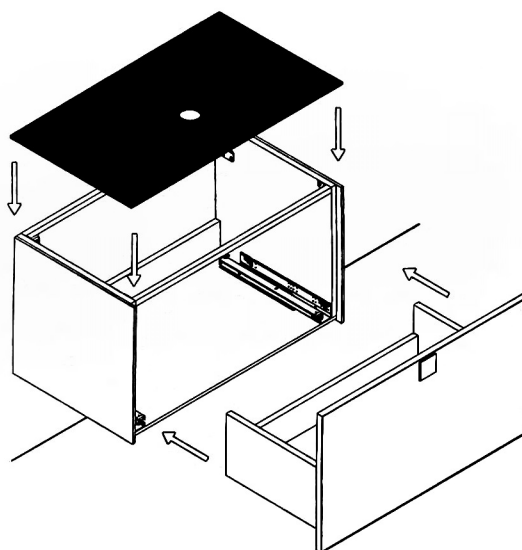

Category: Vanity
Material: Wood + Crystal
Dimensions: 32"(L) x 19"(W) x 18.1"(H)

Description: Luxury crystal bathroom vanity in black and gold finish

*Numbers are in inches

SCHEDA MONTAGGIO ASSEMBLY INSTRUCTIONS

Prastra per fissaggio a parete
Wall-mounting plate

Stop per fissaggio a parete
Plug for wall-mounting plate

①

Smontaggio Cassetto premendo leve di sgancio
Disassemble drawer by pressing release clips

②

Fissaggio piastre a parete
Plate fixing on wall

③

Ancoraggio e registrazione della consolle
Unit anchoring and adjustment

④

installazione del piano ed inserimento
del cassetto su guida
Top board fixing on frame and drawer onto rails