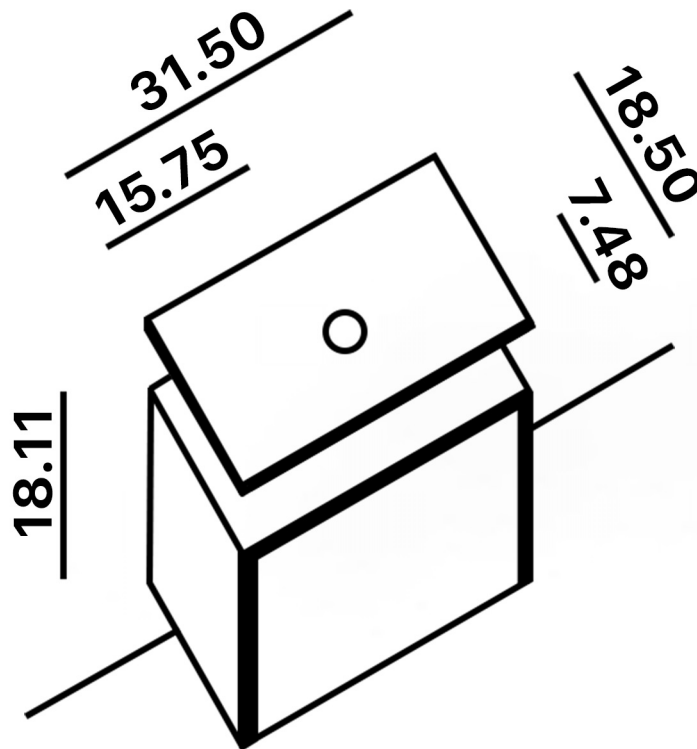

Category: Vanity
Material: Wood + Crystal
Dimensions: 32"(L) x 19"(W) x 18.1"(H)

Description: Luxury crystal bathroom vanity in black and gold finish

*Numbers are in inches

SCHEDA MONTAGGIO ASSEMBLY INSTRUCTIONS