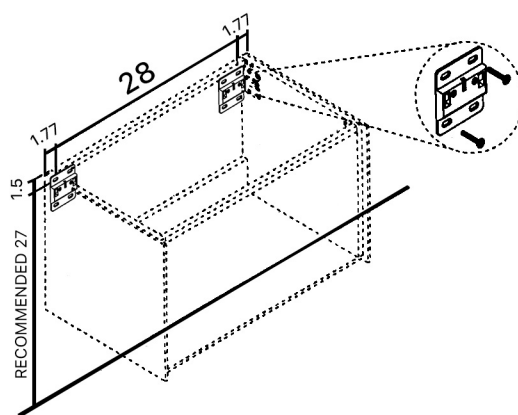

Category: Vanity
Material: Wood + Crystal
Dimensions: 32"(L) x 19"(W) x 18.1"(H)

Description: Luxury crystal bathroom vanity in black and gold finish

*Numbers are in inches

SCHEDA MONTAGGIO ASSEMBLY INSTRUCTIONS

Prastra per fissaggio a parete
Wall-mounting plate

Stop per fissaggio a parete
Plug for wall-mounting plate

①

Smontaggio Cassetto premendo leve di sgancio
Disassemble drawer by pressing release clips

②

Fissaggio piastre a parete
Plate fixing on wall

③

Ancoraggio e registrazione della consolle
Unit anchoring and adjustment

④

installazione del piano ed inserimento
del cassetto su guida
Top board fixing on frame and drawer onto rails