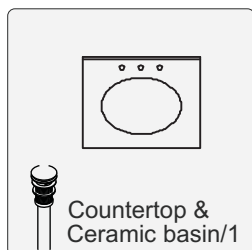

INSTALLATION

MAIN BODY PARTS

INSTALLATION PARTS

ERECTING TOOL

INSTALL, REMOVE, ADJUST OF TOP FAST LOADING HINGE

install

remove

adjust the height

adjust the lateral

adjust the deep

INSTALLATION INSTRUCTIONS