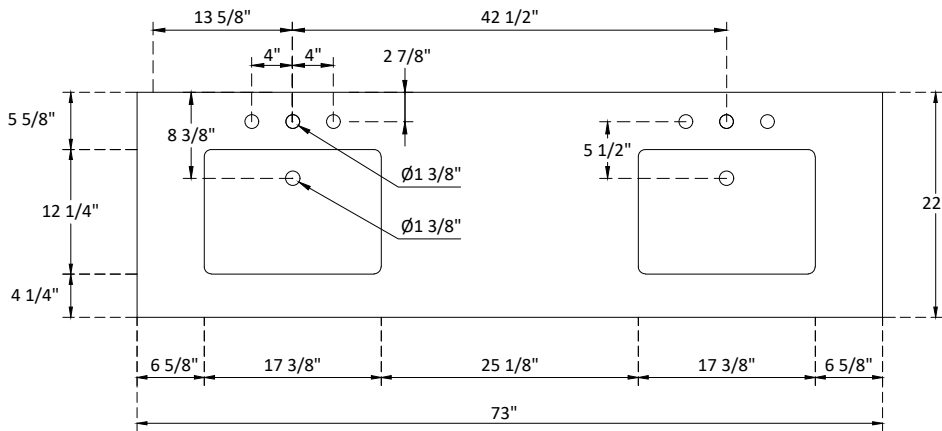

SPECIFICATIONS

Handle:
Overall length : 6 1/2" (165mm)
center to center : 2 7/8" (72.5mm)