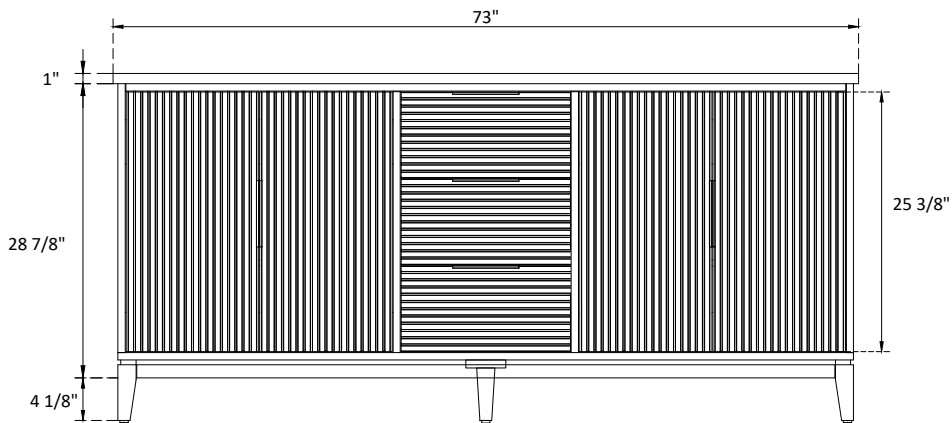

SPECIFICATIONS

Handle:
Overall length : 6 1/2" (165mm)
center to center : 2 7/8" (72.5mm)