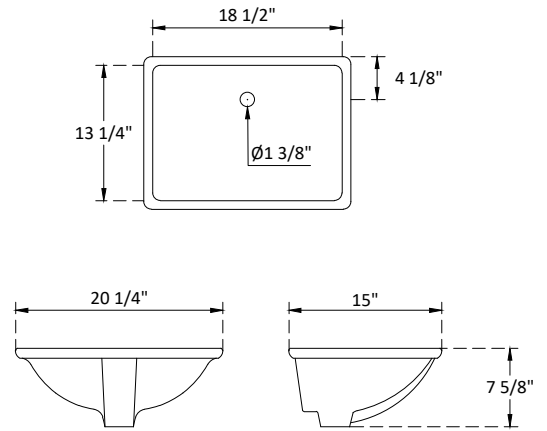

SPECIFICATIONS

Handle:
Overall length : 6 1/2" (165mm)
center to center : 2 7/8" (72.5mm)