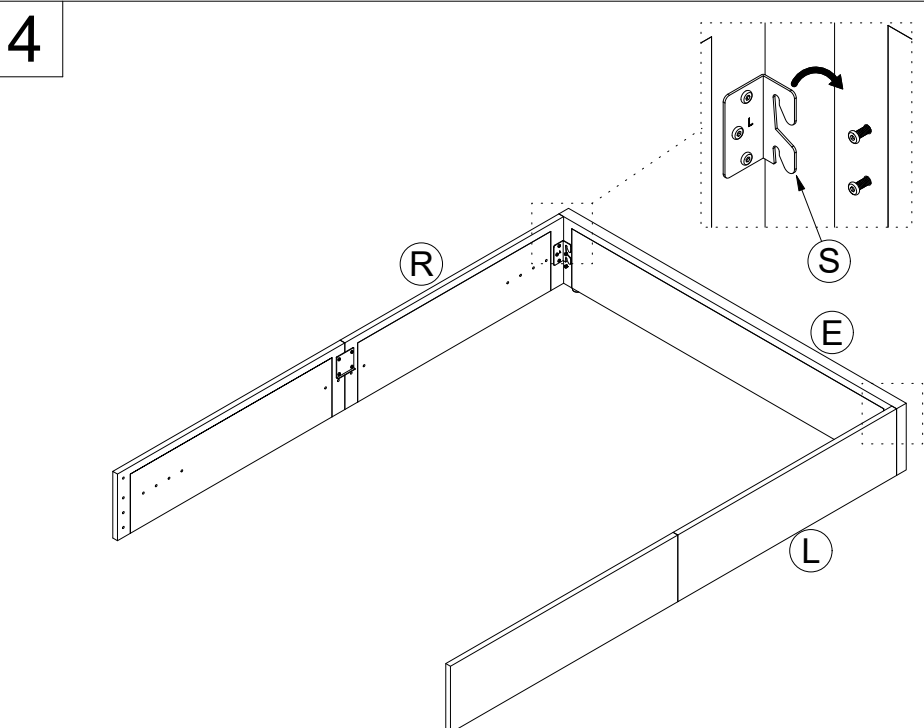

scan for the assembly video

PPEUS034

When replacement request, please tell us Component Alphabet and Model Number.

▲ Weight Limit: 1000 LBS / 454 KG

1		1/4"*3/4"	38
2		1/4"*1 9/16"	16
3		1/4" Washer	16
4		1/4" Spring Washer	8
5		4mm Allen Key	1
6		4mm Ratchet Wrench	1

1 Components

A3	1	N1	1
A4	1	H	1
A5	1	I	2
E	1	J	2
G	1	K	2
L	1	S	1
M	1	T	1
R	1	Z	2