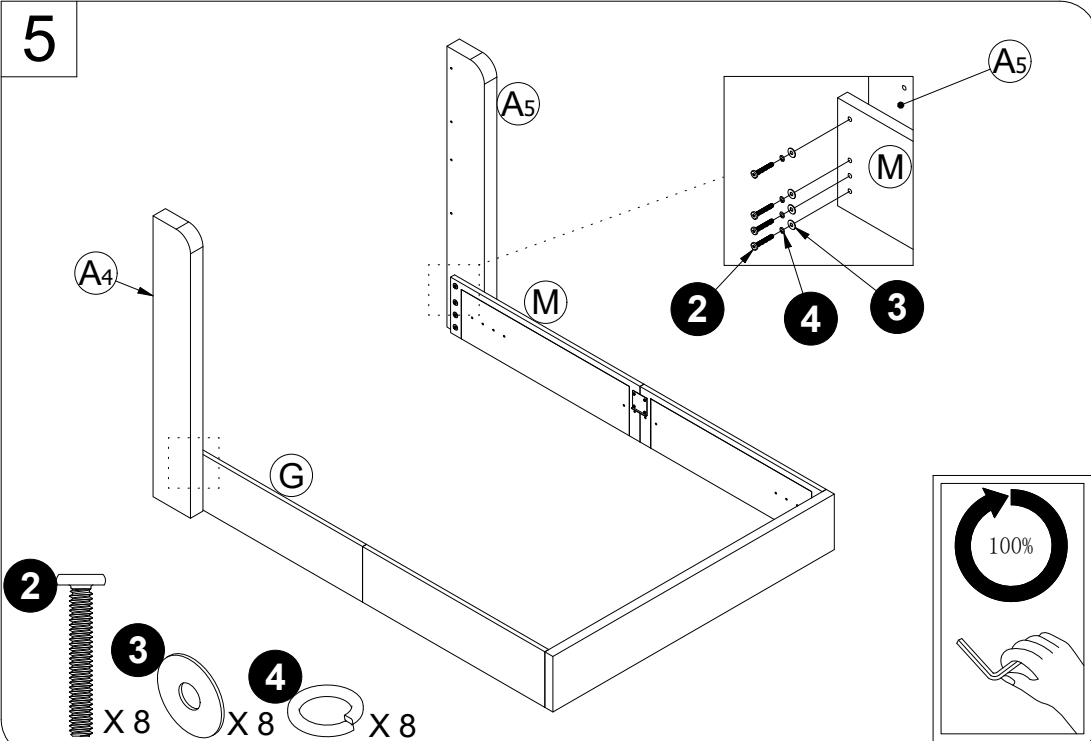

scan for the assembly video

PPEUS034

When replacement request, please tell us Component Alphabet and Model Number.

▲ Weight Limit: 1000 LBS / 454 KG

1		1/4"*3/4"	38
2		1/4"*1 9/16"	16
3		1/4" Washer	16
4		1/4" Spring Washer	8
5		4mm Allen Key	1
6		4mm Ratchet Wrench	1

1 Components

A3	1	N1	1
A4	1	H	1
A5	1	I	2
E	1	J	2
G	1	K	2
L	1	S	1
M	1	T	1
R	1	Z	2