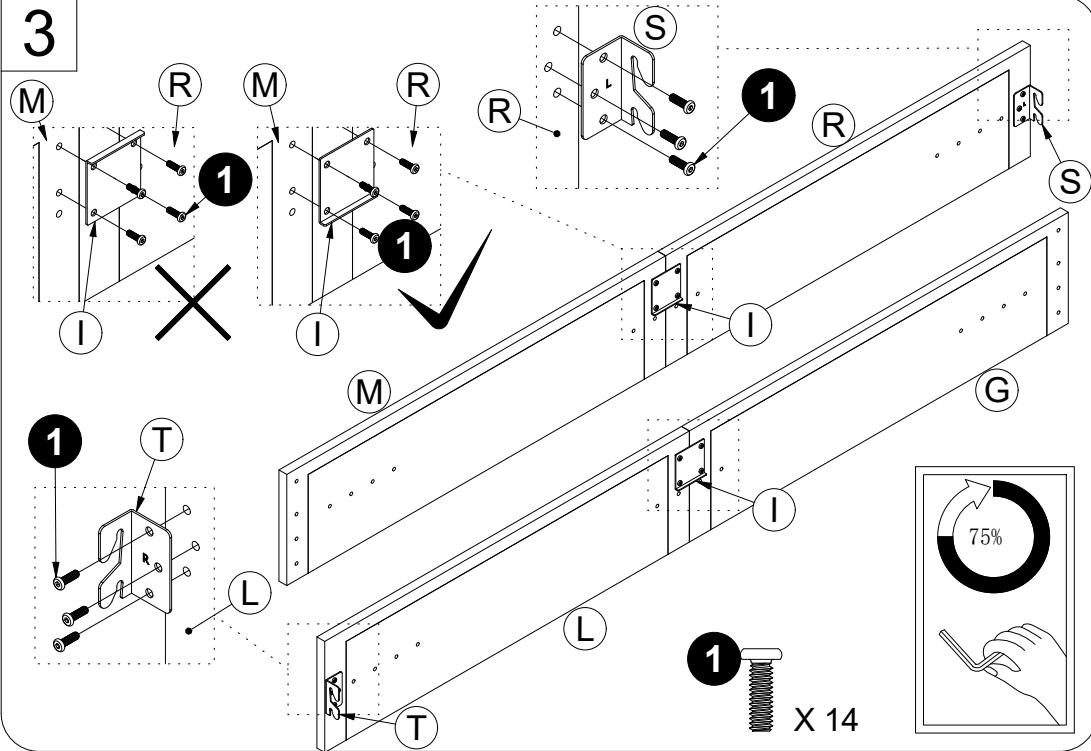

scan for the assembly video

PPEUS034

When replacement request, please tell us Component Alphabet and Model Number.

▲ Weight Limit: 1000 LBS / 454 KG

1		1/4"*3/4"	38
2		1/4"*1 9/16"	16
3		1/4" Washer	16
4		1/4" Spring Washer	8
5		4mm Allen Key	1
6		4mm Ratchet Wrench	1

1 Components

A3	1	N1	1
A4	1	H	1
A5	1	I	2
E	1	J	2
G	1	K	2
L	1	S	1
M	1	T	1
R	1	Z	2