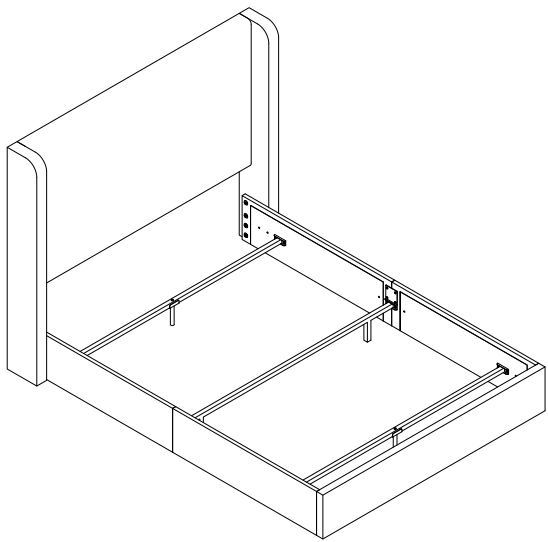

scan for the assembly video

PPEUS034

When replacement request, please tell us Component Alphabet and Model Number.

▲ Weight Limit: 1000 LBS / 454 KG

| | | | |
|---|--|--------------------|----|
| 1 | | 1/4"*3/4" | 38 |
| 2 | | 1/4"*1 9/16" | 16 |
| 3 | | 1/4" Washer | 16 |
| 4 | | 1/4" Spring Washer | 8 |
| 5 | | 4mm Allen Key | 1 |
| 6 | | 4mm Ratchet Wrench | 1 |