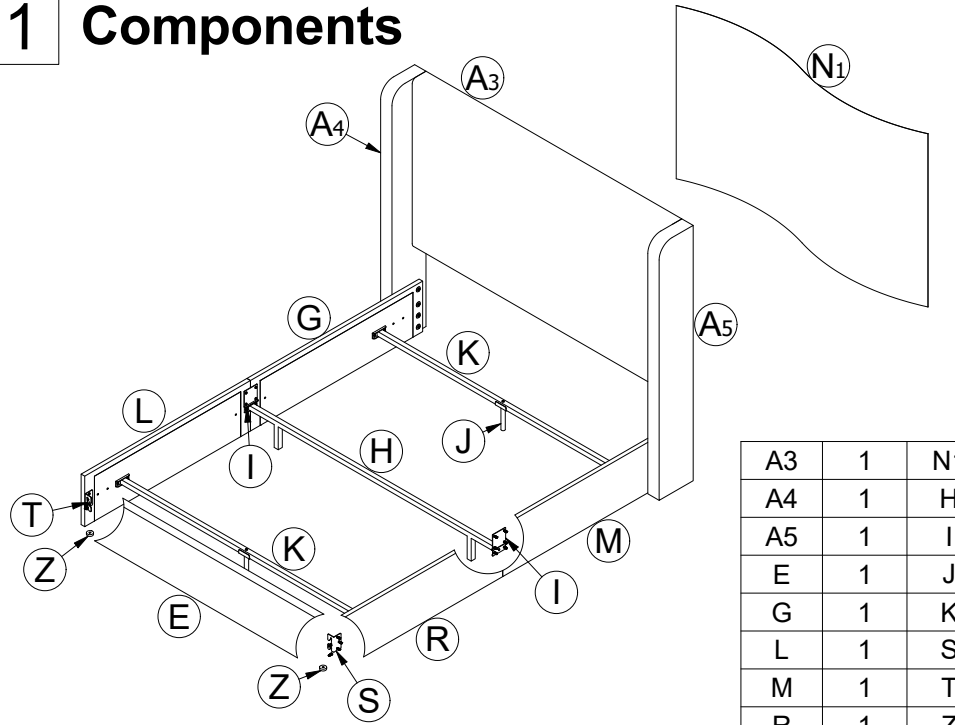

scan for the assembly video

PPEUS034

When replacement request, please tell us Component Alphabet and Model Number.

▲ Weight Limit: 1000 LBS / 454 KG

| | | | |
|---|--|--------------------|----|
| 1 | | 1/4"*3/4" | 38 |
| 2 | | 1/4"*1 9/16" | 16 |
| 3 | | 1/4" Washer | 16 |
| 4 | | 1/4" Spring Washer | 8 |
| 5 | | 4mm Allen Key | 1 |
| 6 | | 4mm Ratchet Wrench | 1 |

1 Components

| | | | |
|----|---|----|---|
| A3 | 1 | N1 | 1 |
| A4 | 1 | H | 1 |
| A5 | 1 | I | 2 |
| E | 1 | J | 2 |
| G | 1 | K | 2 |
| L | 1 | S | 1 |
| M | 1 | T | 1 |
| R | 1 | Z | 2 |

6

3 2

A3 A3 A3

1 X 4

Crossbar H may be installed in one of 3 locations to avoid interference with adjustable bed frames.

100%

9

M K

optron 3 optron 2 optron 1

1

M R