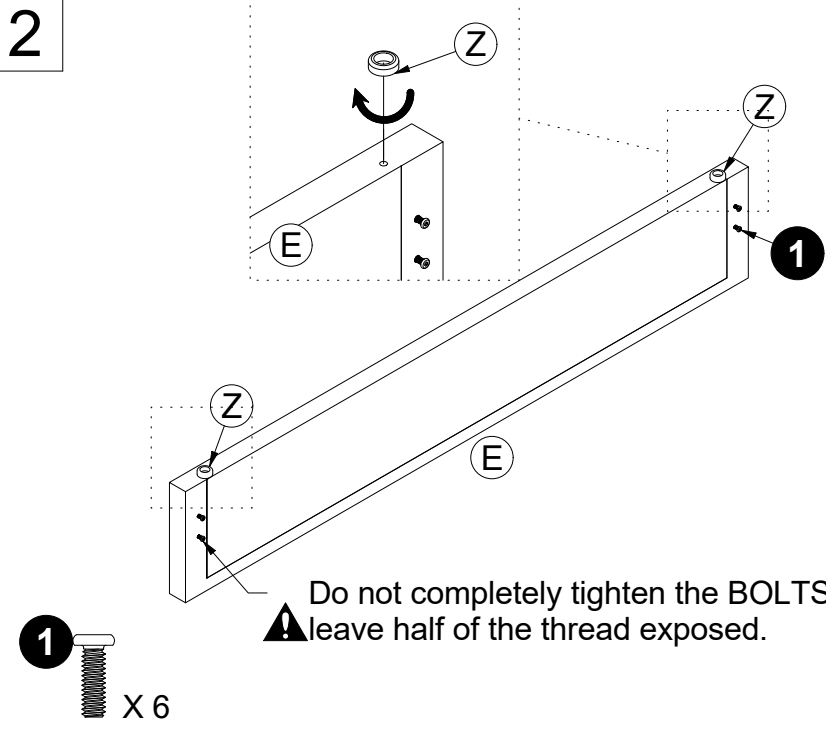

scan for the assembly video

PPEUS034

When replacement request, please tell us Component Alphabet and Model Number.

▲ Weight Limit: 1000 LBS / 454 KG

1		1/4"*3/4"	38
2		1/4"*1 9/16"	16
3		1/4" Washer	16
4		1/4" Spring Washer	8
5		4mm Allen Key	1
6		4mm Ratchet Wrench	1

1 Components

A3	1	N1	1
A4	1	H	1
A5	1	I	2
E	1	J	2
G	1	K	2
L	1	S	1
M	1	T	1
R	1	Z	2