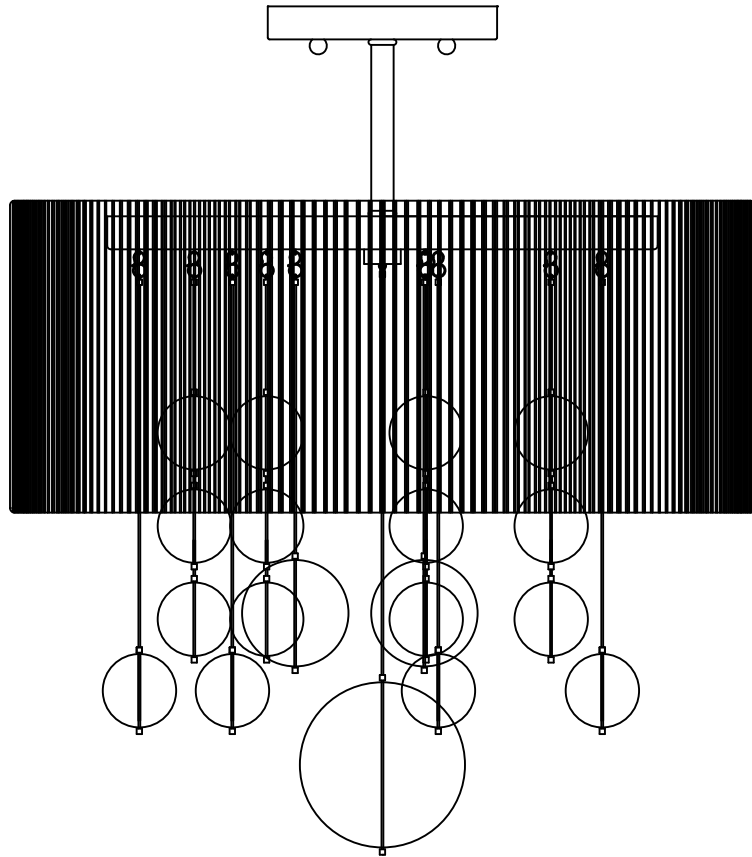

PROJECT: _____

FIXTURE TYPE: _____

LOCATION: _____

CONTACT/PHONE: _____

5.00" [12cm]

Finish	Chrome
Shade/ Diffuser	White String with Clear Blown Circle Glass
FIXTURE: Length/Dia. Width/Ext. Height	16" [40.6cm] --- 18.25" [46.2cm]
Maximum Hanging Height	---
Light Source/ Bulb Info.	(3) - G9, 40W, 120V
Included?	Yes
Driver/ Transformer	
Input	120VAC
Dimmable	Yes
Color	
Lumens	
Notes:	

18.25" [46.2cm]

16.00" [40.6cm]