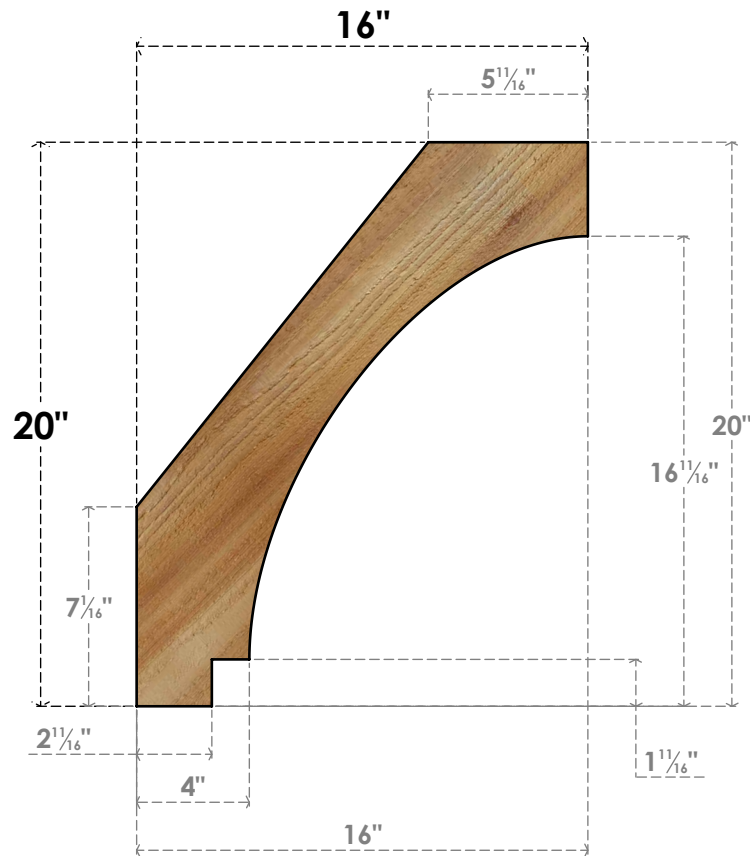

# BRC06X16X20IMP00RWR

6"W X 16"D X 20"H IMPERIAL ROUGH SAWN BRACE, WESTERN RED CEDAR

**SIDE**

**FRONT**

EKENA MILLWORK  
 2300 WEST MAIN ST.  
 CLARKSVILLE, TX 75426  
 TOLL FREE: 866-607-0453  
 WWW.EKENAMILLWORK.COM

**NOTES**

1. INSTALLATION TO BE COMPLETED IN ACCORDANCE WITH MANUFACTURER'S SPECIFICATIONS.
2. DRAWING MAY NOT BE TO SCALE
3. THIS DRAWING IS INTENDED FOR DESIGN AND PLANNING PURPOSES ONLY.
4. ALL INFORMATION CONTAINED HEREIN WAS CURRENT AT THE TIME OF DEVELOPMENT BUT MUST BE REVIEWED AND APPROVED BY THE PRODUCT MANUFACTURER TO BE CONSIDERED ACCURATE.
5. PRODUCTS ARE NOT KILN DRIED. THIS ITEM IS UNIQUE AND WILL CONTAIN THE NATURAL VARIATIONS THAT THE WOOD SPECIES OFFERS. THIS MAY RESULT IN VARIATIONS UP TO 1/4"