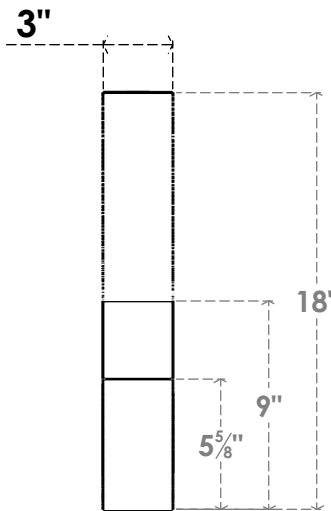

ITEM NUMBER: BRCURO030X14000X18000RIDRCPR

3"W X 14"D X 18"H RIDGEWOOD ROUGH CEDAR WOODGRAIN OPEN
TIMBERTHANE BRACE, PRIMED TAN

SIDE PROFILE

FRONT PROFILE

ISOMETRIC

EKENA MILLWORK
2300 WEST MAIN ST.
CLARKSVILLE, TX 75426
TOLL FREE: 866-607-0453
WWW.EKENAMILLWORK.COM

NOTES

1. INSTALLATION TO BE COMPLETED IN ACCORDANCE WITH MANUFACTURER'S SPECIFICATIONS.
2. DRAWING MAY NOT BE TO SCALE
3. THIS DRAWING IS INTENDED FOR DESIGN AND PLANNING PURPOSES ONLY.
4. ALL INFORMATION CONTAINED HEREIN WAS CURRENT AT THE TIME OF DEVELOPMENT BUT MUST BE REVIEWED AND APPROVED BY THE PRODUCT MANUFACTURER TO BE CONSIDERED ACCURATE.
5. TIMBERTHANE ARCHITECTURAL PRODUCTS ARE MADE FROM HIGH DENSITY URETHANE AND COME FACTORY PRIMED