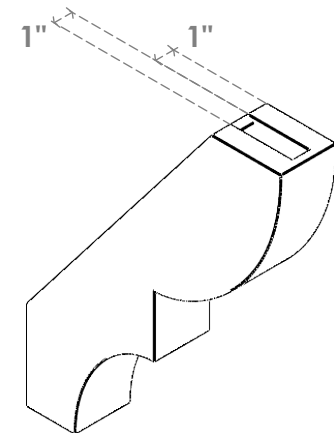

ITEM NUMBER: BRCURO030X14000X18000RIDRCPR

3"W X 14"D X 18"H RIDGEWOOD ROUGH CEDAR WOODGRAIN OPEN
TIMBERTHANE BRACE, PRIMED TAN

SIDE PROFILE

FRONT PROFILE

ISOMETRIC

EKENA MILLWORK
2300 WEST MAIN ST.
CLARKSVILLE, TX 75426
TOLL FREE: 866-607-0453
WWW.EKENAMILLWORK.COM

NOTES

1. INSTALLATION TO BE COMPLETED IN ACCORDANCE WITH MANUFACTURER'S SPECIFICATIONS.
2. DRAWING MAY NOT BE TO SCALE
3. THIS DRAWING IS INTENDED FOR DESIGN AND PLANNING PURPOSES ONLY.
4. ALL INFORMATION CONTAINED HEREIN WAS CURRENT AT THE TIME OF DEVELOPMENT BUT MUST BE REVIEWED AND APPROVED BY THE PRODUCT MANUFACTURER TO BE CONSIDERED ACCURATE.
5. TIMBERTHANE ARCHITECTURAL PRODUCTS ARE MADE FROM HIGH DENSITY URETHANE AND COME FACTORY PRIMED