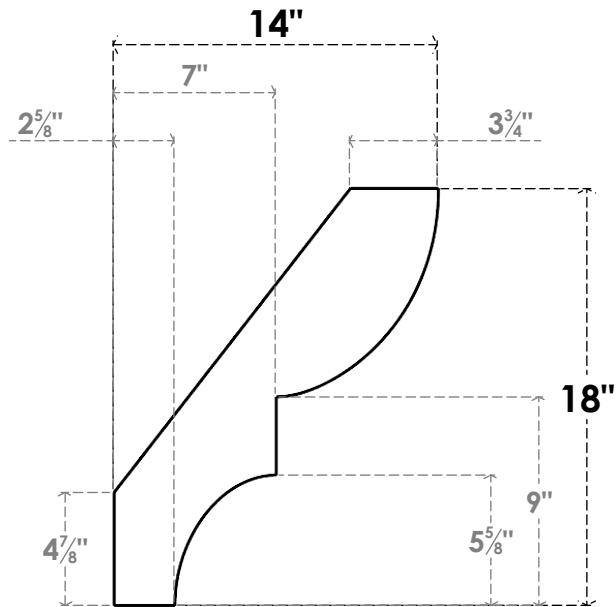

ITEM NUMBER: BRCURO030X14000X18000RIDRCPR

3"W X 14"D X 18"H RIDGEWOOD ROUGH CEDAR WOODGRAIN OPEN
TIMBERTHANE BRACE, PRIMED TAN

SIDE PROFILE

FRONT PROFILE

ISOMETRIC

EKENA MILLWORK
2300 WEST MAIN ST.
CLARKSVILLE, TX 75426
TOLL FREE: 866-607-0453
WWW.EKENAMILLWORK.COM

NOTES

1. INSTALLATION TO BE COMPLETED IN ACCORDANCE WITH MANUFACTURER'S SPECIFICATIONS.
2. DRAWING MAY NOT BE TO SCALE
3. THIS DRAWING IS INTENDED FOR DESIGN AND PLANNING PURPOSES ONLY.
4. ALL INFORMATION CONTAINED HEREIN WAS CURRENT AT THE TIME OF DEVELOPMENT BUT MUST BE REVIEWED AND APPROVED BY THE PRODUCT MANUFACTURER TO BE CONSIDERED ACCURATE.
5. TIMBERTHANE ARCHITECTURAL PRODUCTS ARE MADE FROM HIGH DENSITY URETHANE AND COME FACTORY PRIMED