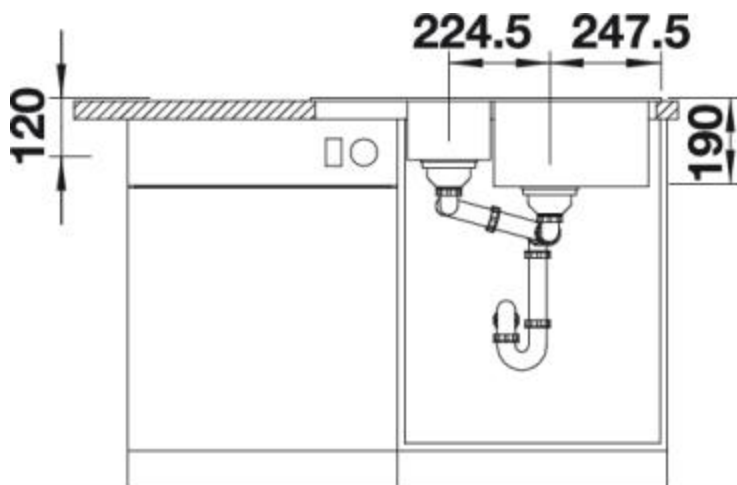

Front View

Scope of supply

waste fitting with space-saving pipe, two 3½ basket strainers"

Design tips

Cabinet Width: 60 cm
Bowl depth: 190 mm / 120 mm

Cut out size: 760 x 480 x R15

Universal handing

Taps