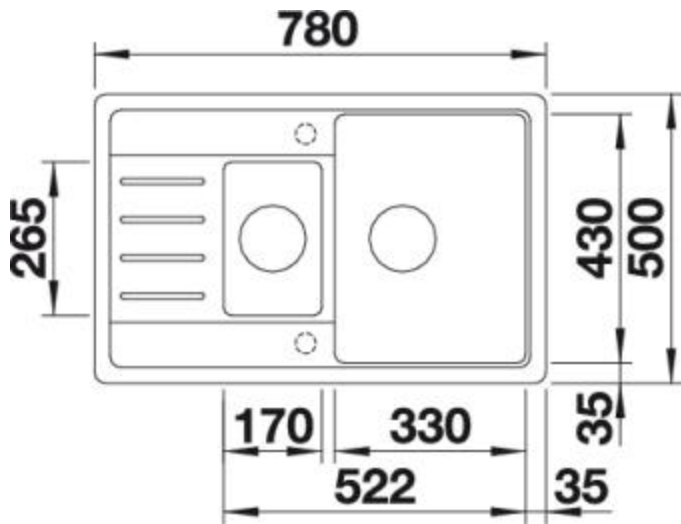

Top View

Scope of supply