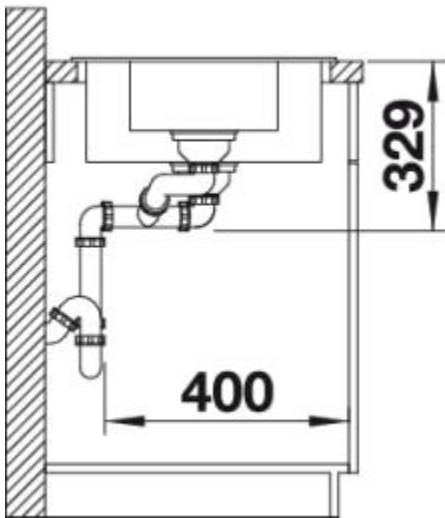

Side View

Scope of supply