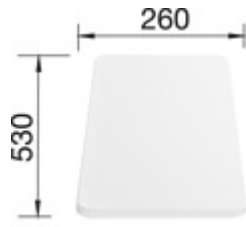

Chopping board
BL217611