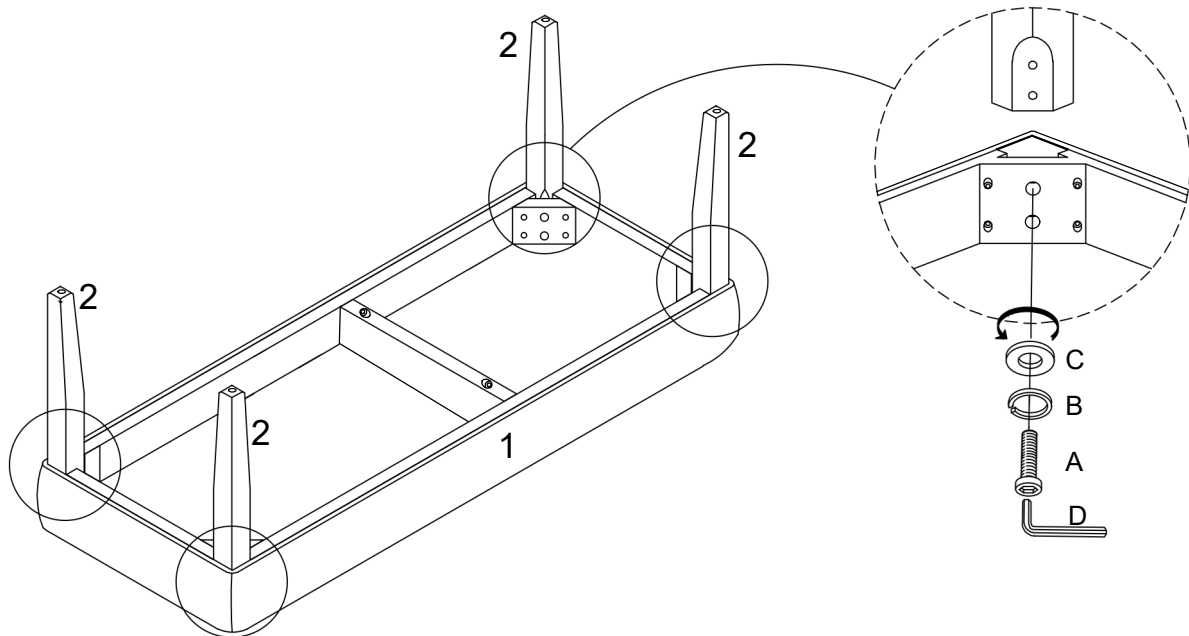

ASSEMBLY INSTRUCTIONS

ITEM NO : CB5201 DINING BENCH

1/1

| HARDWARE LIST | | | |
|---------------|---|-------------|------|
| NO | PART | | Q'TY |
| A |  | Ø5/16"x57mm | 8 |
| B |  | Ø5/16"x13mm | 8 |
| C |  | Ø5/16"x19mm | 8 |
| D |  | 5mm | 1 |

| PART LIST | | | |
|-----------|---|--------------|------|
| NO | PART | | Q'TY |
| 1 |  | Seat cushion | 1 |
| 2 |  | Bench leg | 4 |

STEP 1

Completed

Do not tighten screws until completely assembled.