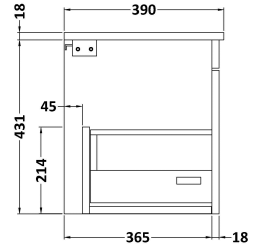

CUSTOMER DATA SHEET

DESCRIPTION: 800 Wh Single Drawer Vanity With Worktop

CUSTOMER DATA SHEET - FURNITURE

DESCRIPTION: 800 Wall Hung Single Drawer Basin Unit

PRODUCT DIMENSIONS			
Height (mm)	Width (mm)	Depth (mm)	Nett Wgt Kg
430	800	383	19

PACKAGING DIMENSIONS			
Height (mm)	Width (mm)	Depth (mm)	Gross Wgt Kg
450	820	405	19

PACKAGING DATA			
Box Colour	Brown Cardboard Box		
Box Qty	1	Label Colour	White Label
Label Size	100 x 50	Label Qty	2

OUTER BOX DIMENSIONS (If Applicable)			
Height (mm)	Width (mm)	Depth (mm)	Gross Wgt Kg

PRODUCT DETAILS				
Country of Origin	United Kingdom			
Fitting Instruction	No			
Constr' Method	Cam & Wood Dowel			
Cabinet Finish	MFC Smooth Matt			
Cab Thickness (mm)	18			
Drawer Included	Yes			
No of Shelves	0			
Hinge Inc'	Not Applicable			
Fixings Inc'	Yes			
Handle Inc'	Yes, Supplied			
Handle Type	Strap			
Certification	FSC	Yes	CE	N/A
Colour	Stone Grey			
Constr' Type	Rigid			
Fascia Finish	MFC Smooth Matt			
Fas Thickness (mm)	18			
Drawer Type	80mm High Metal Softclose			
Hinge Type	Not Applicable			
Adjustable Legs	No, Not Required			
Handle Style	Contemporary			
Waste Shroud	Yes			

CUSTOMER DATA SHEET - FURNITURE

DESCRIPTION: 800 Worktop - 805 X 390mm

PRODUCT DIMENSIONS

Height (mm)	Width (mm)	Depth (mm)	Nett Wgt Kg
18	805	390	2.9

PACKAGING DIMENSIONS

Height (mm)	Width (mm)	Depth (mm)	Gross Wgt Kg
25	825	410	3