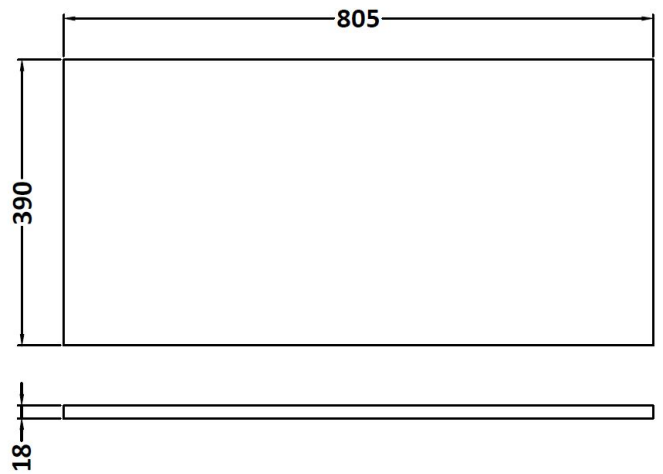

CUSTOMER DATA SHEET

DESCRIPTION: 800 Wh Single Drawer Vanity With Worktop

CUSTOMER DATA SHEET - FURNITURE

DESCRIPTION: 800 Wall Hung Single Drawer Basin Unit

PRODUCT DIMENSIONS			
Height (mm)	Width (mm)	Depth (mm)	Nett Wgt Kg
430	800	383	19

PACKAGING DIMENSIONS			
Height (mm)	Width (mm)	Depth (mm)	Gross Wgt Kg
450	820	405	19

PACKAGING DATA			
Box Colour	Brown Cardboard Box		
Box Qty	1	Label Colour	White Label
Label Size	100 x 50	Label Qty	2

CUSTOMER DATA SHEET - FURNITURE

DESCRIPTION: 800 Worktop - 805 X 390mm

PRODUCT DIMENSIONS

Height (mm)	Width (mm)	Depth (mm)	Nett Wgt Kg
18	805	390	2.9

PACKAGING DIMENSIONS

Height (mm)	Width (mm)	Depth (mm)	Gross Wgt Kg
25	825	410	3

PACKAGING DATA

Box Colour	Brown Cardboard Box		
Box Qty	1	Label Colour	White Label
Label Size	50 x 100	Label Qty	1

OUTER BOX DIMENSIONS (If Applicable)

Height (mm)	Width (mm)	Depth (mm)	Gross Wgt Kg

PRODUCT DETAILS