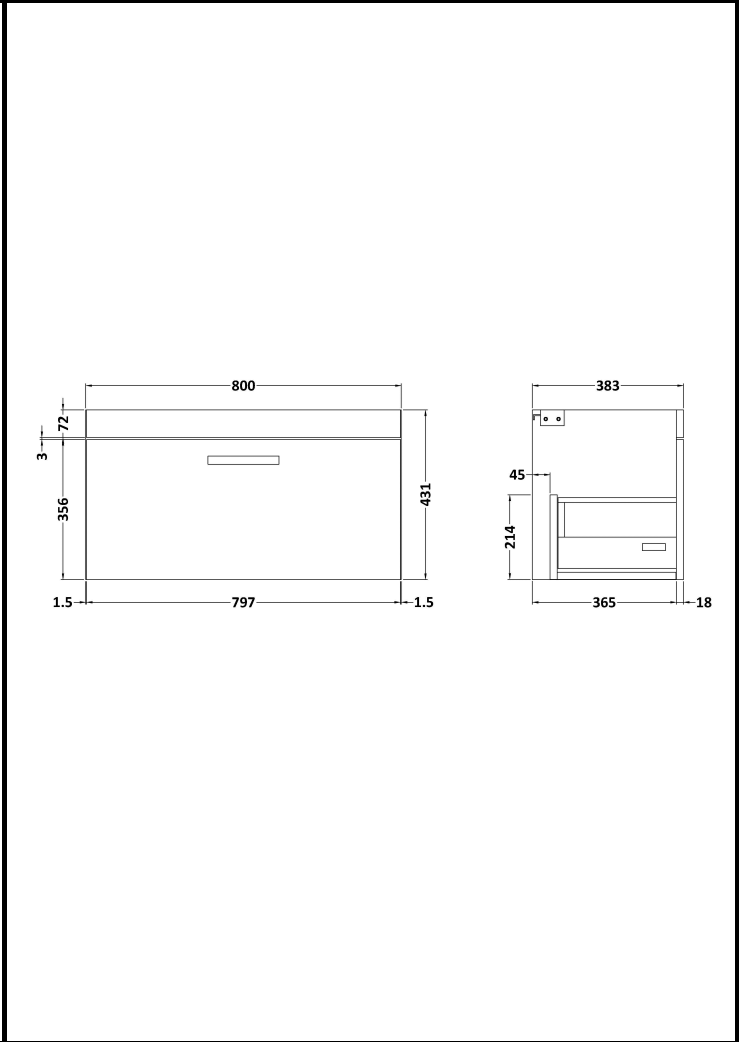

CUSTOMER DATA SHEET

DESCRIPTION: 800 Wh Single Drawer Vanity With Worktop

CUSTOMER DATA SHEET - FURNITURE

DESCRIPTION: 800 Wall Hung Single Drawer Basin Unit

PRODUCT DIMENSIONS			
Height (mm)	Width (mm)	Depth (mm)	Nett Wgt Kg
430	800	383	19

PACKAGING DIMENSIONS			
Height (mm)	Width (mm)	Depth (mm)	Gross Wgt Kg
450	820	405	19

PACKAGING DATA			
Box Colour	Brown Cardboard Box		
Box Qty	1	Label Colour	White Label
Label Size	100 x 50	Label Qty	2

CUSTOMER DATA SHEET - FURNITURE

DESCRIPTION: 800 Worktop - 805 X 390mm

PRODUCT DIMENSIONS

Height (mm)	Width (mm)	Depth (mm)	Nett Wgt Kg
18	805	390	2.9

PACKAGING DIMENSIONS

Height (mm)	Width (mm)	Depth (mm)	Gross Wgt Kg
25	825	410	3

PACKAGING DATA

Box Colour	Brown Cardboard Box		
Box Qty	1	Label Colour	White Label
Label Size	50 x 100	Label Qty	1

OUTER BOX DIMENSIONS (If Applicable)

Height (mm)	Width (mm)	Depth (mm)	Gross Wgt Kg

PRODUCT DETAILS