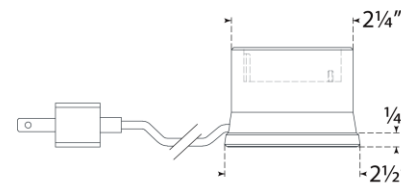

TEAR SHEET

Single R45 Universal Charging Station

Item # VCC3005BLK-1

Designer: Visual Comfort

Height: 1.75"

Width: 2.5"

Base: 2.5" Round

Finishes: BLK, HAB, PN

Weight: 1 Pound

Note: UL Only | Compatible with R45 4" and 7" Module | Universally Compliant

Top View

Side View

Front View