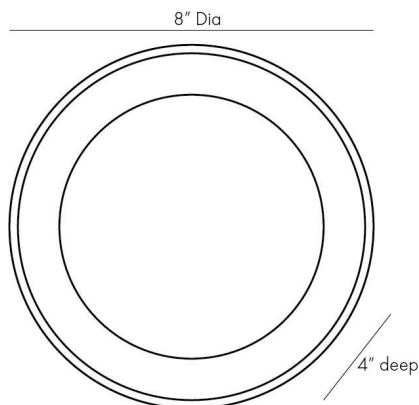

ARTERIO RS

GLAZE SMALL SCONCE

Workshop/APD

DA49005
Blackened Steel, Ivory Stained
Crackle Ceramic

This simple, versatile form marries ivory stained crackle-glazed ceramic shades and softly frosted opal lights for a versatile, textural sconce that casts a flattering glow in any space. The effect is multiplied when installed in groupings or in combination with Glaze large sconces and Glaze dome sconces for one-of-a-kind designs. The Glaze small sconce is ADA compliant. Certified for damp locations and intended for interior use.

APPEARANCE

Materials	Ceramic, Ceramic, Steel, Glass
Finishes	Ivory Stained Crackle, Ivory Stained Crackle, Blackened Steel, Opal
Finish Will Vary	Yes
Top Coat/Sealant	No

DIMENSIONS

Overall	D: 4 in x Dia: 8.0 in x H: 8 in
Backplate	D: 1 in x Dia: 5.0 in
Globe	H: 3.5 in x Dia: 6.0 in

WIRING

Wire Rating	Damp
Cord	1 FT, Black, SVT
Socket	1, G9 Ceramic
Suggested Bulb Type	LED ONLY
Maximum Wattage	25.0
Voltage	110-120 V

CERTIFICATIONS & COMPLIANCY

Certifications	Mexico, United States, Canada
Compliance	RoHS, UL/ETL

SHIPPING

Product Weight	2.2 lbs
Gross Weight 1	3.5 lbs
Shipping Box 1	W: 12.5 in x D: 9.0 in x H: 11.5 in

ADDITIONAL INFO

Features	ADA
----------	-----

CONTRACT

Contract Suitability	Contract Suitable As Is
----------------------	-------------------------